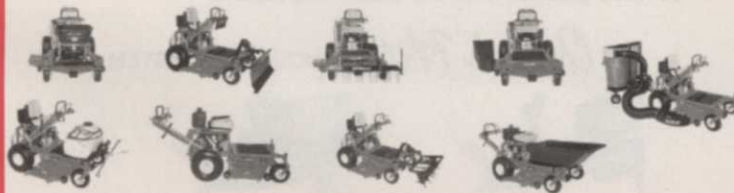

FISHER ENGINEERING

207/594-4446

ROCKLAND, ME

www.fisherplows.com

Convertible Mowers

Offered with the following attachments:

Walk the Hill with the Convertible mower. For steep hills, roadside ditches and low limb trees. The Convertible can be utilized as a hydro walk behind. Then as easy as flipping a lever, the Convertible transforms into a rugged dependable "Z" so you can Ride the Distance!

New Foot Assist Deck Lift

Distributors:

New England States	Beta Power Products	508-393-1924
PA-NJ-DE	Canns Bilco	800-811-0285
VA-WV-MD-NC	UTEKO	888-368-8326
TX-OK-	Kretchmar	580-395-2606
NY	Stiefvater Distributor	315-853-5581
KS-MO- S.IL	AES	800-843-3546
GA-SC-AL-FL	Southeast Equipment	800-241-4384
TN	Southern Lawn	877-204-6873
LA-NE	Scott-Hourigan Co.	402-362-7711