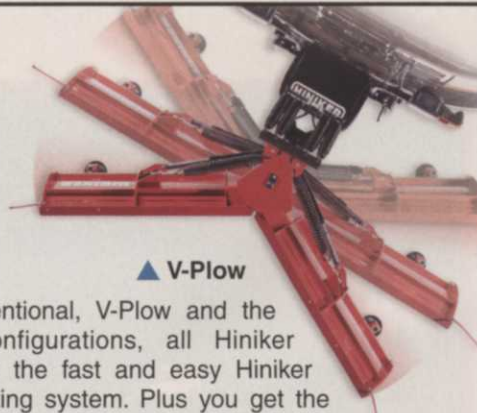

HINIKER PLOWS

Professional Snow and Ice Control

▲ V-Plow

Available in conventional, V-Plow and the NEW C-Plow configurations, all Hiniker snowplows feature the fast and easy Hiniker Quick Hitch Mounting system. Plus you get the rugged construction and high-performance design that commercial plowers need!