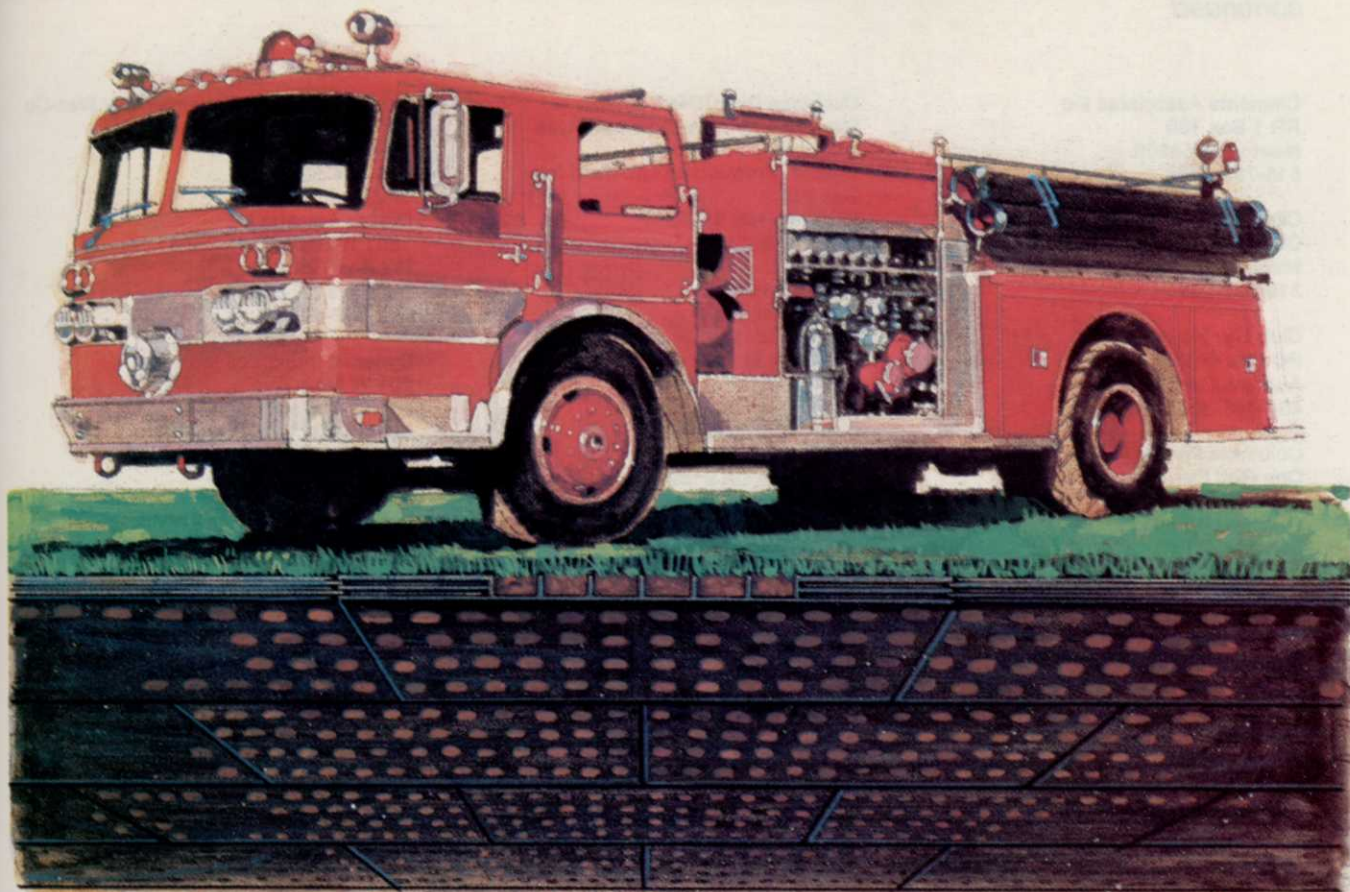

The INDESTRUCTIBLE LAWN by

GEObLOCK™ LANDSCAPING SYSTEM

The GEObLOCK Landscaping System by PRESTO provides invisible support for pedestrian and vehicular traffic while maintaining a thick cover of grass.

The strong, reinforced plastic GEObLOCK features...

- Interlocking system for maximum weight-load transfer
- Easy installation, lightweight... can be cut with a hand saw
- Resistant to chemicals, fertilizers and temperature extremes
- Two sizes available... 2" heavy duty use 1-1/8" light duty use