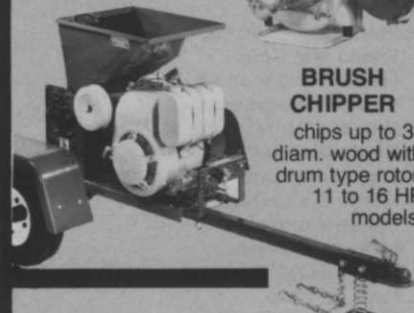

BRUSH CHIPPER

chips up to 3" diam. wood with drum type rotor. 11 to 16 HP models.