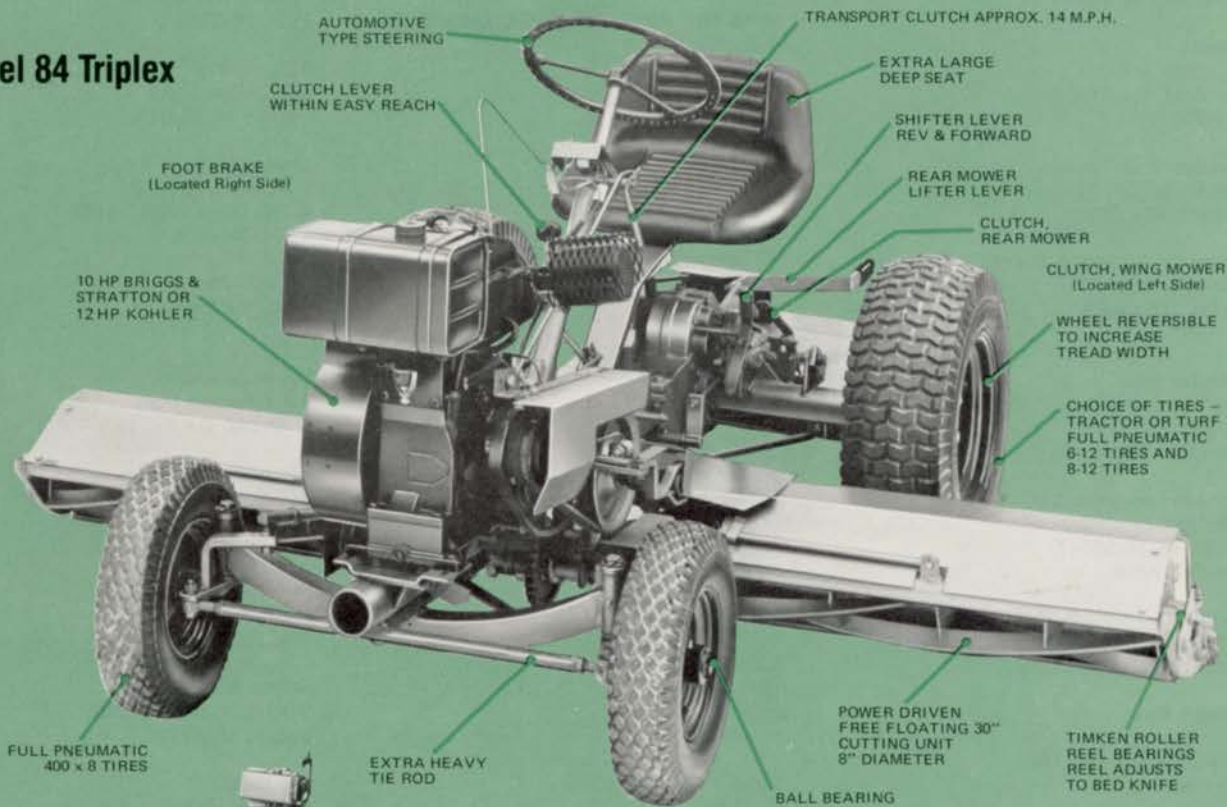

It's obvious... you can depend on a National

It's easy to check our best features. We don't cover 'em with a shiny shroud. **What you see is what you get...** a completely functional and easily maintainable machine built with a minimum number of components. National's 84-inch Triplex offers the same superb performance on hillsides or level ground. Three, power driven, free-floating reels follow ground contour and cut without skip or scalp. Reels adjust down to fixed bed bars providing for more rigid and longer lasting mowing units. Bed knives have turned up lips for extra wear... a feature we introduced as early as 1925. National's no-nonsense design makes normal service faster than any mower on today's market.

Check out the economies of National's ugly beauties. We've been adding nothing but quality since 1919... it's obvious!

Model 84 Triplex