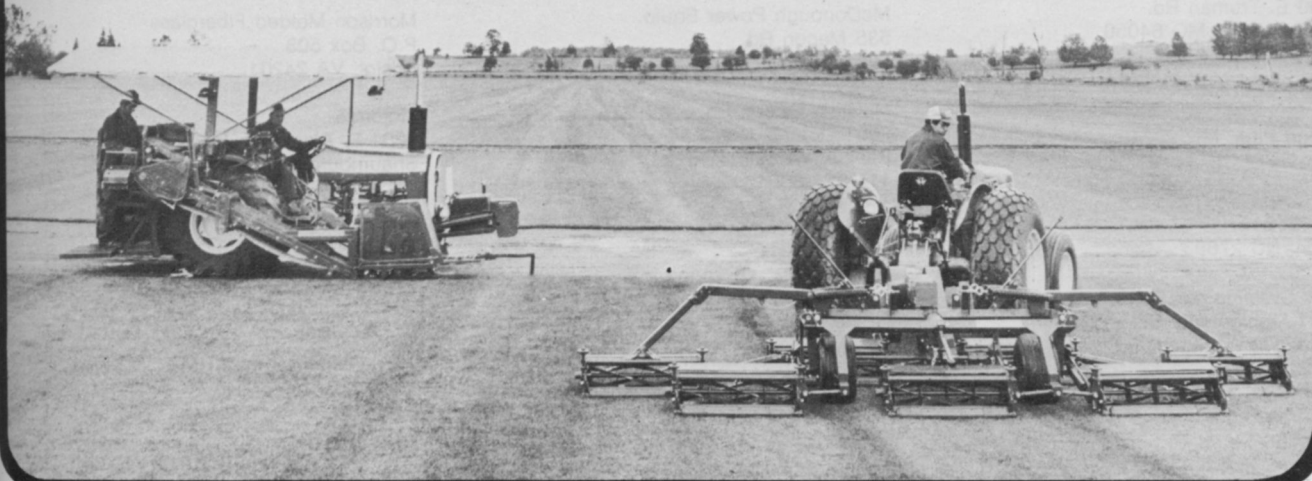

BROUWER

TURF EQUIPMENT LIMITED

THE ULTIMATE IN RELIABILITY, VERSATILITY & ECONOMY

Manufacturer: Woodbine Avenue, Keswick, Ontario, Canada L4P 3E9 Telephone (416) 476-4311