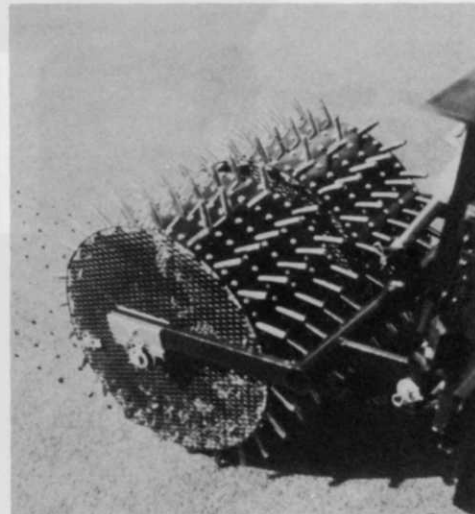

Dedoes

the Aerating Pro

The Dedoes round pivoting tines enter straight in the turf and come out straight, leaving your green in a playable condition. ONE MAN CAN AERATE A 5000 SQUARE FOOT GREEN IN LESS THAN 15 MINUTES, with the plugs collected inside the drum! Saves costly clean-up.

HINGED TINE PRINCIPLE

TCA 50I THREE DRUM SUPREME

The Dedoes aerator mounts quickly to most any vehicle. With 180 tines, this model gives you a 42" swath. Backwards or forwards you have complete mobility.

Fast, positive hydraulic action.

The hydraulic principle utilizes the weight of the vehicle for down-pressure giving you needed hole depth.

Designed and ruggedly built to cut maintenance costs.

TCA-550 TWO DRUM