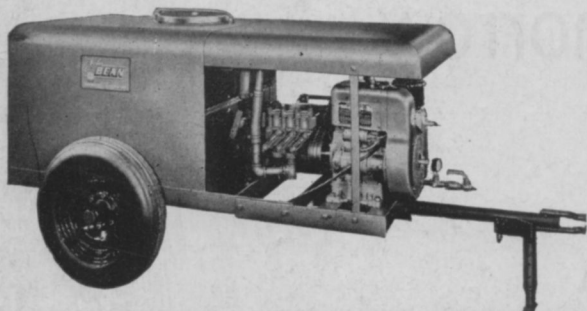

custom applicators!

FAMOUS ROYALETTE SERIES

Economy plus all-around versatility and complete dependability. Capacities of 5 and 10 g.p.m. at up to 400 lbs. pressure. Tank sizes: 50, 100, 150, 200 and 300 gal. Complete line of 3 g.p.m. sprayers also available.

choose the exact model you need from 3 John BEAN SPRAYER SERIES

Now, John Bean offers the CA the widest selection of high pressure sprayers available with 3 complete series to choose from! Pump capacity and pressure, tank size, mounting type and sprayer accessories are a matter of choice—you select the model that fits your business requirements exactly. And, every model features long, trouble-free service with exclusive Bean Bond corrosion-resistant tanks and Sapphite pump cylinders that are so hard they resist wear from the most corrosive spray materials. See your dealer for complete details.

PROFITABLE PERFORMANCE
FOR EVERY JOB:

- brush and weed control
- shade tree spraying
- liquid fertilizing
- mosquito and termite control
- sanitation spraying

NEW ROYALIER SERIES

Featuring the new 4-piston Royalier pump that combines compactness plus performance that's practically pulsation-free. Capacities: 15 g.p.m. at pressures up to 400 lbs. and 20 g.p.m. up to 300 lbs. pressure. Tanks available in 200, 300, 400 and 500 gal. sizes.

RUGGED ROYAL SERIES

For big capacity spraying. Three capacities to choose from: 25 g.p.m. at up to 700 lbs. pressure; 35 and 60 g.p.m. at pressures up to 800 lbs. Tank sizes from 200 to 1000 gal.

FOR EXTRA PROFITS, SELL John BEAN SPRAYERS
—WRITE TODAY FOR FRANCHISE DETAILS