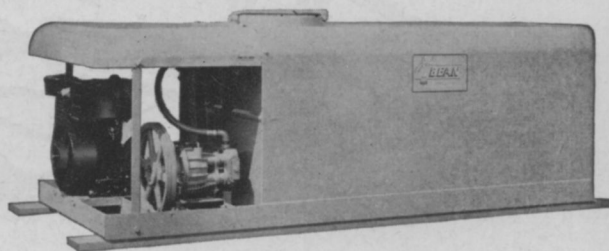

choose the exact model you need from 3 John BEAN SPRAYER SERIES

Now, John Bean offers the CA the widest selection of high pressure sprayers available with 3 complete series to choose from! Pump capacity and pressure, tank size, mounting type and sprayer accessories are a matter of choice—you select the model that fits your business requirements exactly. And, every model features long, trouble-free service with exclusive Bean Bond corrosion-resistant tanks and Sapphite pump cylinders that are so hard they resist wear from the most corrosive spray materials. See your dealer for complete details.

PROFITABLE PERFORMANCE
FOR EVERY JOB:

- brush and weed control
- shade tree spraying
- liquid fertilizing
- mosquito and termite control
- sanitation spraying

NEW ROYALIER SERIES

Featuring the new 4-piston Royalier pump that combines compactness plus performance that's practically pulsation-free. Capacities: 15 g.p.m. at pressures up to 400 lbs. and 20 g.p.m. up to 300 lbs. pressure. Tanks available in 200, 300, 400 and 500 gal. sizes.

RUGGED ROYAL SERIES

For big capacity spraying. Three capacities to choose from: 25 g.p.m. at up to 700 lbs. pressure; 35 and 60 g.p.m. at pressures up to 800 lbs. Tank sizes from 200 to 1000 gal.

FOR EXTRA PROFITS, SELL John BEAN SPRAYERS
—WRITE TODAY FOR FRANCHISE DETAILS