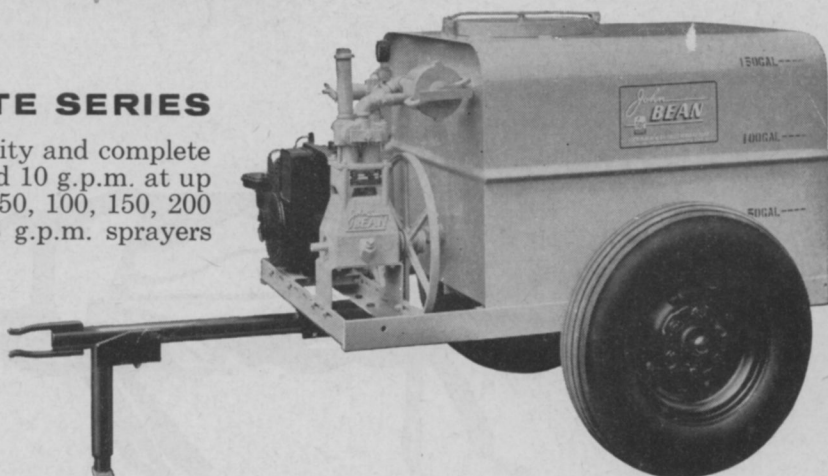

custom applicators!

FAMOUS ROYALETTE SERIES

Economy plus all-around versatility and complete dependability. Capacities of 5 and 10 g.p.m. at up to 400 lbs. pressure. Tank sizes: 50, 100, 150, 200 and 300 gal. Complete line of 3 g.p.m. sprayers also available.

choose the exact model you need from 3 John BEAN SPRAYER SERIES

Now, John Bean offers the CA the widest selection of high pressure sprayers available with 3 complete series to choose from! Pump capacity and pressure, tank size, mounting type and sprayer accessories are a matter of choice—you select the model that fits your business requirements exactly. And, every model features long, trouble-free service with exclusive Bean Bond corrosion-resistant tanks and Sapphite pump cylinders that are so hard they resist wear from the most corrosive spray materials. See your dealer for complete details.

PROFITABLE PERFORMANCE
FOR EVERY JOB:

- brush and weed control
- shade tree spraying
- liquid fertilizing
- mosquito and termite control
- sanitation spraying

NEW ROYALIER SERIES

Featuring the new 4-piston Royalier pump that combines compactness plus performance that's practically pulsation-free. Capacities: 15 g.p.m. at pressures up to 400 lbs. and 20 g.p.m. up to 300 lbs. pressure. Tanks available in 200, 300, 400 and 500 gal. sizes.

RUGGED ROYAL SERIES

For big capacity spraying. Three capacities to choose from: 25 g.p.m. at up to 700 lbs. pressure; 35 and 60 g.p.m. at pressures up to 800 lbs. Tank sizes from 200 to 1000 gal.

FOR EXTRA PROFITS, SELL John BEAN SPRAYERS
—WRITE TODAY FOR FRANCHISE DETAILS