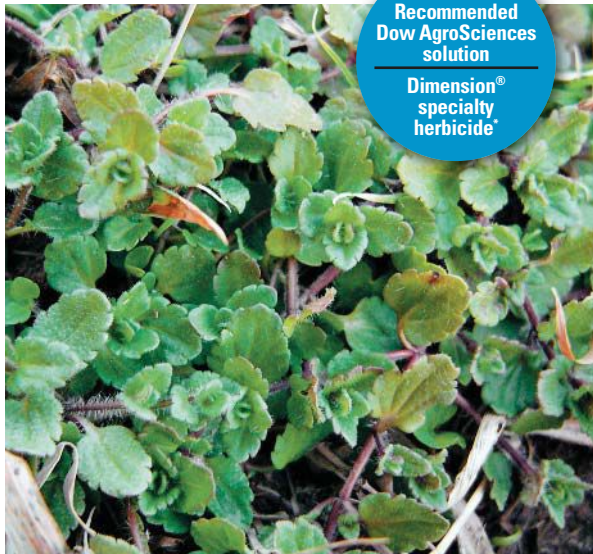

WEEDWATCH

STANDING SENTINEL TO PROTECT PLANT HEALTH

Recommended
Dow AgroSciences
solution

Dimension®
specialty
herbicide*

CORN SPEEDWELL

Veronica arvensis

IDENTIFICATION TIPS

- ▶ This low-growing winter annual thrives in open turf and often appears in solid stands.
- ▶ It has small lower leaves that are rounded and toothed; the upper leaves are pointed.
- ▶ The plant, which is entirely covered in fine hairs, grows small bright blue flowers with white throats.
- ▶ A distinctive heart-shaped seedpod grows below the flowers.
- ▶ Corn speedwell does not typically last long after

flowering, and cannot live in high temperatures.

CONTROL TIPS

- ▶ Increase turfgrass density and minimize open turf areas with proper fertilization, mowing and irrigation.
- ▶ Because winter annuals germinate in the fall, treat this weed prior to germination in late summer or early fall with a preemergent herbicide containing dithiopyr.
- ▶ If speedwell is established, treat early stages of growth with a product containing clopyralid or triclopyr.

Recommended
Dow AgroSciences
solution

Turflon® Ester
Ultra specialty
herbicide

WILD VIOLET

Viola spp.

IDENTIFICATION TIPS

- ▶ This low-growing, clumping perennial can reach heights of up to 5 in. It grows from a dense, fibrous root system.
- ▶ Small, pansy-like flowers feature five blue-violet, lilac or white petals.
- ▶ Heart-shaped leaves with scalloped edges are often cupped toward the petiole to form a funnel shape.
- ▶ It's most often found in cool, shady, moist, fertile soil.