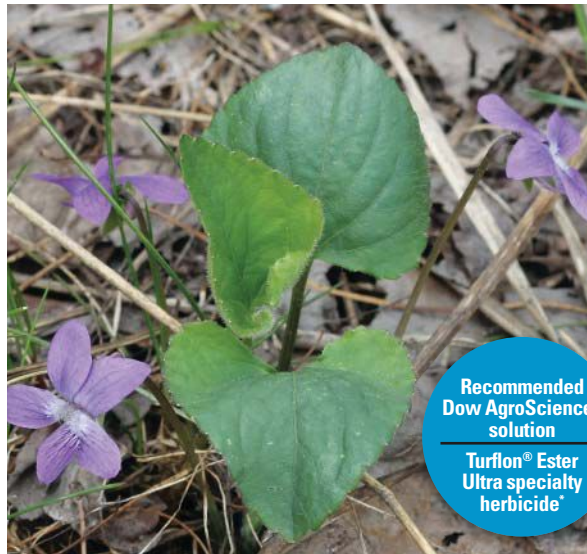

WEEDWATCH

STANDING SENTINEL TO PROTECT PLANT HEALTH

Recommended
Dow AgroSciences
solution

Dimension®
specialty
herbicide*

CORN SPEEDWELL

Veronica arvensis

IDENTIFICATION TIPS

- ▶ This low-growing winter annual thrives in open turf and often appears in solid stands.
- ▶ It has small lower leaves that are rounded and toothed; the upper leaves are pointed.
- ▶ The plant, which is entirely covered in fine hairs, grows small bright blue flowers with white throats.
- ▶ A distinctive heart-shaped seedpod grows below the flowers.
- ▶ Corn speedwell does not typically last long after

flowering, and cannot live in high temperatures.

CONTROL TIPS

- ▶ Increase turfgrass density and minimize open turf areas with proper fertilization, mowing and irrigation.
- ▶ Because winter annuals germinate in the fall, treat this weed prior to germination in late summer or early fall with a preemergent herbicide containing dithiopyr.
- ▶ If speedwell is established, treat early stages of growth with a product containing clopyralid or triclopyr.

Recommended
Dow AgroSciences
solution

Turflon® Ester
Ultra specialty
herbicide

WILD VIOLET

Viola spp.

IDENTIFICATION TIPS

- ▶ This low-growing, clumping perennial can reach heights of up to 5 in. It grows from a dense, fibrous root system.
- ▶ Small, pansy-like flowers feature five blue-violet, lilac or white petals.
- ▶ Heart-shaped leaves with scalloped edges are often cupped toward the petiole to form a funnel shape.
- ▶ It's most often found in cool, shady, moist, fertile soil.