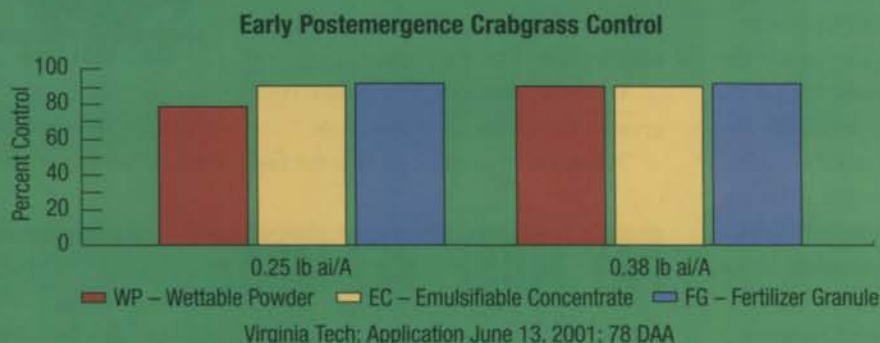

www.landscapemanagement.net
Visit and search for the term "H-2B" for LM's complete coverage of the immigrant worker visa issue.

COUNT ON DIMENSION® TO CONTROL NEWLY EMERGED CRABGRASS.

 Dow AgroSciences

Dimension®
Specialty Herbicide