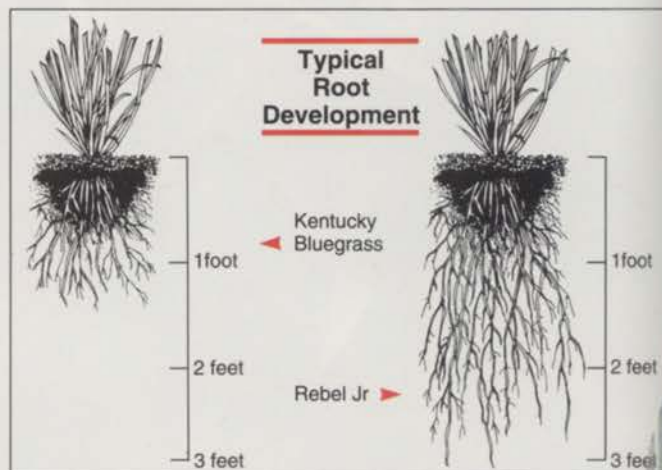

Recommended Seed Mixtures for Sun or Shade

HOME LAWNS

- 100% Rebel Jr Tall Fescue
- or
- 90% Rebel Jr Tall Fescue
- 10% Baron or Nassau Kentucky Bluegrass
- or
- 34% Rebel Jr Tall Fescue
- 33% Rebel II Tall Fescue
- 33% Tribute Tall Fescue

GOLF COURSE ROUGHS

- 90% Rebel Jr Tall Fescue
- 10% Georgetown Kentucky Bluegrass
- or
- 30% Rebel Jr Tall Fescue
- 30% Rebel II Tall Fescue
- 20% Tribute Tall Fescue
- 10% Palmer II Perennial Ryegrass
- 10% Georgetown Kentucky Bluegrass

ATHLETIC FIELDS

- 80% Rebel Jr Tall Fescue
- 10% Palmer II Perennial Ryegrass
- 10% Baron or Nassau Kentucky Bluegrass
- or
- 30% Rebel Jr Tall Fescue
- 30% Rebel II Tall Fescue
- 20% Tribute Tall Fescue
- 10% Palmer II Perennial Ryegrass
- 10% Baron or Nassau Kentucky Bluegrass

UTILITY TURF

- 100% Rebel Jr Tall Fescue
- or
- 34% Rebel Jr Tall Fescue
- 33% Rebel II Tall Fescue
- 33% Tribute Tall Fescue

GOLF COURSE BUNKERS

- Rebel Jr Tall Fescue Sod
- or
- Rebel Jr, Rebel II and Tribute Tall Fescue Sod

Use Rebel Jr wherever a tall fescue is suitable. You'll get dark color, moderately slow growth and top performance in sun or shade.

Lofts Seed Inc.
World's largest marketer of turfgrass seed
Bound Brook, NJ 08805
(908) 356-8700 • (800) 526-3890

Lofts/NewEngland
Arlington, MA
(617) 648-7550
(800) 648-7333

Lofts/Maryland
Beltsville, MD
(301) 937-9292
(800) 732-3332

Lofts/Great Western
Albany, OR
(503) 928-3100
(800) 547-4063

Sunbelt Seeds, Inc.
Norcross, GA
(404) 448-9932
(800) 522-7333

Lofts/Ohio
Wilmington, OH
(513) 382-1125
(800) 328-1125

To locate the Lofts' distributor nearest you, call (800) 526-3890 (Eastern US) • (800) 547-4063 (Western US)