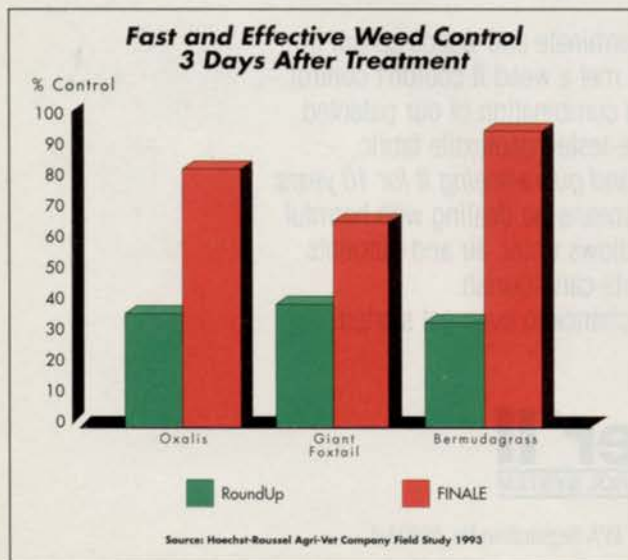

NEW FINALE™ HERBICIDE WORKS.

FINALE. KILLS WEEDS IN 1 TO 4 DAYS.

Seeing dead weeds proves its effective control. Finale™ gives results in as few as 1 to 4 days, versus the 7 to 14 days required with Roundup®. So why wait when you can use Finale?

FINALE. EFFECTIVE BROAD SPECTRUM CONTROL.

A nonselective herbicide, Finale provides effective control of broadleaves, grasses, sedges, and woody species.