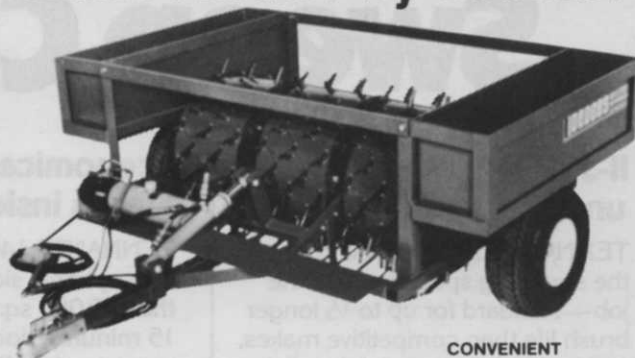

Circle No. 172 on Reader Inquiry Card

Trailer Aerator By Dedoes:

EASY HOOK-UP PUSH BUTTON CONTROL

CONVENIENT
12-VOLT
BATTERY OPERATED
HYDRAULICS

This versatile unit features a 1-7/8"-200 lb. torque load hitch that can be pulled by a wide variety of tractors or utility vehicles. The remote control hydraulics not only allows easy hook-up but also makes operating a pleasure. Stay in your seat—just push the button to raise or lower the drum.