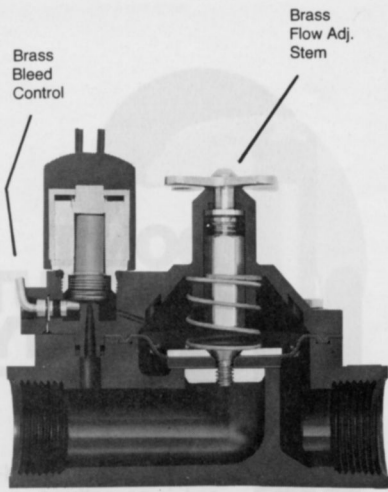

NEW 1" NYLON VALVE

WE WROTE THE BOOK ON VALVES

Weather-matic remote control 1" nylon valve is sturdy, reliable and economical. All brass flow control stem is non-rising; operates from full open to full close. Hand operated all brass bleed control bleeds downstream; has stops for open and close positions. Body and cover are durable, high-strength glass-filled nylon.

THE TURF IRRIGATION MANUAL

A definitive reference book on landscape irrigation just published by Telsco. Copies may be ordered from the factory.