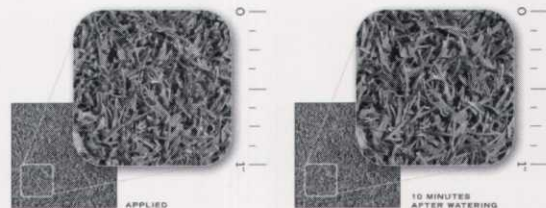

Contec DG 100% DISPERSION
128 particles per sq. in. ±1

Contec DG is a dispersing granule technology which allows you to apply a granular product that "melts" into the turf within minutes of irrigation.