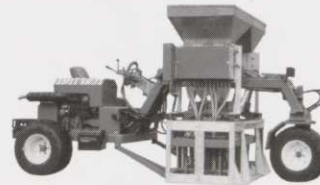

PROFESSIONAL GRADE FERTILIZER

TURF TIME WEST KEEPS YOUR TURF HEALTHY!

Greens • Tee Boxes • Fairways

Our deep drill aerification process promotes a healthy root system, increases oxygen level in soil, increases water percolation, and relieves compacted soil. Easy clean up.