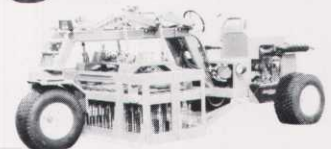

Experience • Service • Proven Results

Drilling since 1993

Turf Time West Deep Drill Aerification
Larry Lane, owner
1.800.994.0004
For additional information visit our web site at www.turftime.net