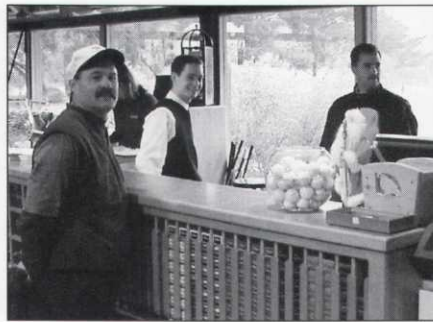

# Gallery

The GCSANC Holiday Golf Tournament proved to be a challenge for members not used to playing in the rain, but by mid-morning the rain clouds had parted. Thanks to our hosts at Quail Lodge for their hospitality.

Blake, Don and Alan sharing a laugh

Dr. Bruce Clark, Rutgers Univ.

Brad Snavelly in front of Floratine display

Rich Lavine wins the digital camera

Superintendent's Inside

**Murder Mystery Dinner Theater** | Dec. 5, 2003

Murder was on the menu during the GCSANC's Holiday Christmas Party, a BIG thanks to all the talented actors that made the evening a night worth remembering for years to come.

Pat, Don & Gary hamming it up!