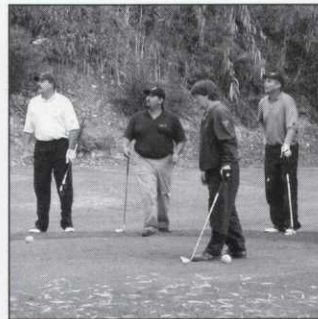

# Gallery

The GCSANC Holiday Golf Tournament proved to be a challenge for members not used to playing in the rain, but by mid-morning the rain clouds had parted. Thanks to our hosts at Quail Lodge for their hospitality.

Suiting up for a rainy start to the golf event!

PJ Spellman II with Pro Shop Staff

One of the many beautiful greens at Quail Lodge

Ross Brownlie & Pres. Bob Lopic

The Ligon, Canedo, Jackson & Gentry foursome

Blake, Don and Alan sharing a laugh

Dr. Bruce Clark, Rutgers Univ.

Brad Snavelly in front of Floratine display

Rich Lavine wins the digital camera

Superintendent's Inside

**Murder Mystery Dinner Theater** | Dec. 5, 2003

Murder was on the menu during the GCSANC's Holiday Christmas Party, a BIG thanks to all the talented actors that made the evening a night worth remembering for years to come.

Pat, Don & Gary hamming it up!