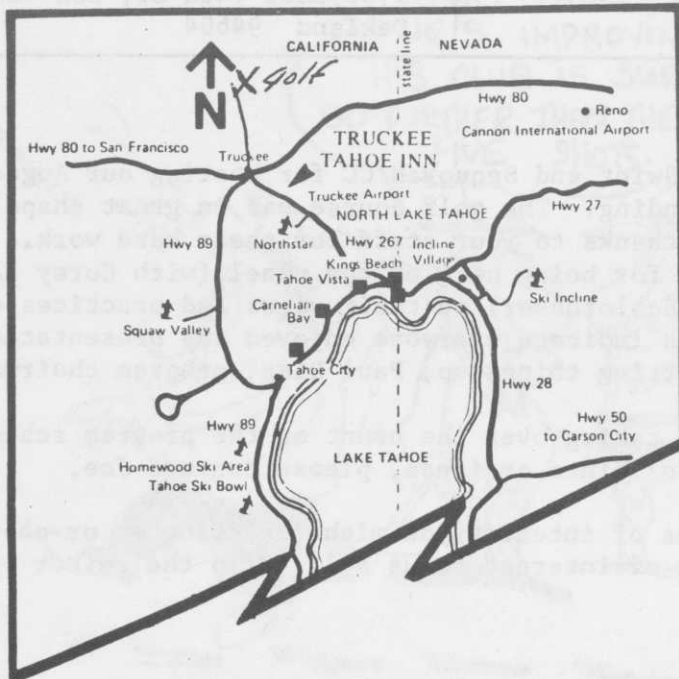

TAHOE DONNER GCC

Tahoe Donner was built in 1972-1974. The front nine was designed by Joe Williams, and the back nine was designed by Bill Bell. The course is part of Tahoe Donner - a development of 6100 built by Dart Resorts. The course sets at 6300' elevation, with a playing yardage of 6899 from the championship tees and 6635 for daily men's play.

* "COCKTAIL PARTY" - September 18, 1986

PLACE: TRUCKEE TAHOE INN TIME: 5:00 p.m. - 10:00 p.m.

HOST: "ADVANCE DRAINAGE SYSTEMS" - WALT BRAY

Golf pairings posted at cocktail party. Guests welcome.

(Have entry in by September 12 so scramble can be set.)

TAHOE AREA MAP

TRUCKEE TAHOE INN

(916) 587-4525 or (800) TAHOE 85
P.O. Box 34049, Truckee, California 95734-4049

RATES

No additional charge for children under 12

Week-End

\$47 - Single

\$54 - Double