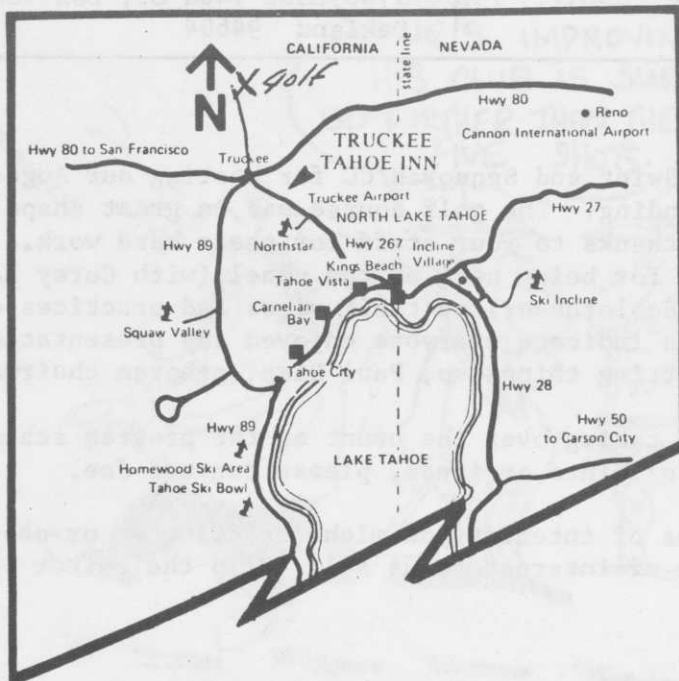

TAHOE DONNER GCC

Tahoe Donner was built in 1972-1974. The front nine was designed by Joe Williams, and the back nine was designed by Bill Bell. The course is part of Tahoe Donner - a development of 6100 built by Dart Resorts. The course sets at 6300' elevation, with a playing yardage of 6899 from the championship tees and 6635 for daily men's play.

* "COCKTAIL PARTY" - September 18, 1986

PLACE: TRUCKEE TAHOE INN TIME: 5:00 p.m. - 10:00 p.m.

HOST: "ADVANCE DRAINAGE SYSTEMS" - WALT BRAY

Golf pairings posted at cocktail party. Guests welcome.

(Have entry in by September 12 so scramble can be set.)

TAHOE AREA MAP