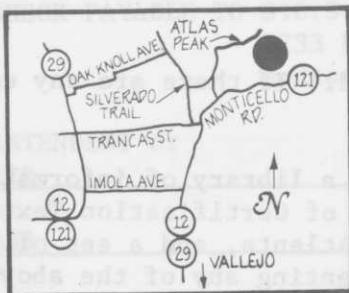

SILVERADO CC & RESORT
1600 Atlas Peak Road, Napa,