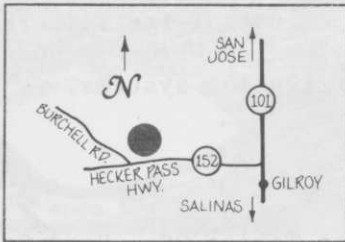

HOST SUPERINTENDENT

STEVE CARLTON, CGCS

STEVE CARLTON, CGCS - Steve started his golf course career as a greenskeeper at Pebble Beach Golf Links in 1971. He became Assistant Superintendent at Almaden Golf and CC in 1973 and got his first Superintendent's job at Carmel Valley Golf and CC in 1974. Since then he has worked at Pomona National GC and Los Coyotes CC in Southern California, and did golf course construction work at Carmel Valley Ranch and La Quinta Hotel GC. He was the Superintendent at San Jose CC for five years before moving on to Gilroy GC.

Built in 1922, Gilroy Golf and CC was originally a semiprivate club. Since January of this year, the city of Gilroy took over operation of the Golf Course, as it is on City owned land.

"REMEMBER" that the first 70 reservations for golf will be accepted only with no exceptions. Carts are also limited so you are encouraged to walk.