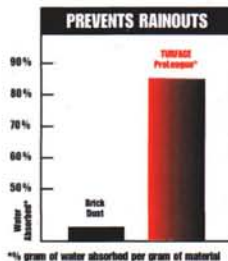

TURFACE® Pro League® Red

Call us at 1-800-207-6457 or visit our website at www.turface.com

Color and Performance. Pro League® Red.