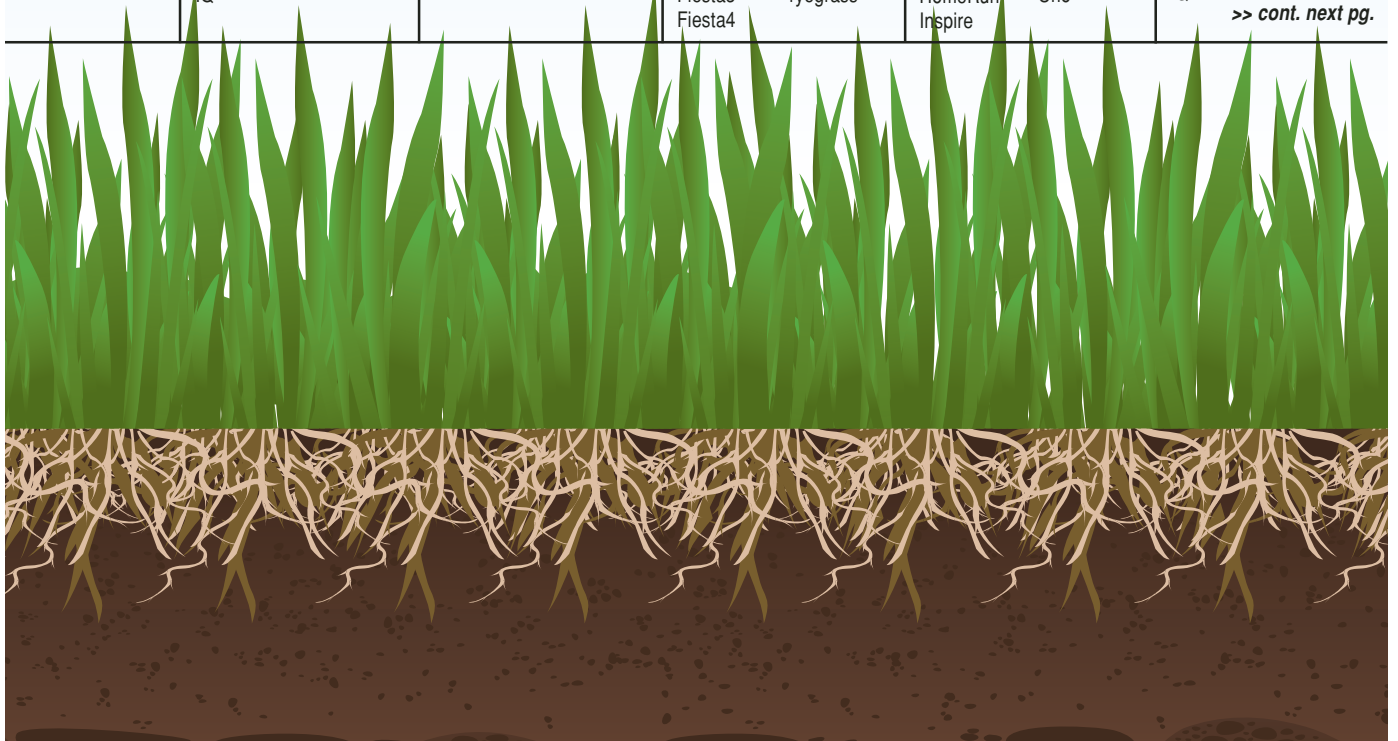

SPECIES	SUPPLIER					
	Bishop Seeds	Ontario Seed Co.	Pickseed Canada	Quality Seeds	Speare Seeds	
Kentucky Blue	Amazon Brooklawn Liberator Minnfine Nuglade Shamrock	Award Beyond Chicago II Liberator NuBlue NuDestiny NuGlade	Alpine America Blue Velvet Cannon Crest Explorer Granite Langara Mercury Moon Shadow Quantum Leap Touchdown	Abbey Alene Avalanche Arrow Arrowhead Barrister Blue Sapphire Bluemax Bluestone Cadet Corsair Courtyard Denim Gaelic Juliet	Kelly Midnight Midnight II Midnight Star Moonbeam Moonlight Moonlight SLT Moonstruck Northstar Princeton 105 Prosperity Raven Rugby II Yankee	Amazon Brooklawn Liberator Minnfine Nuglade Shamrock
Texas/Kent. Blue Hybrid			Bandera	Longhorn Solar Green	SPF 30 Thermal Blue	
Poa trivialis	Bariviera	Laser	Darkhorse Racehorse	Sabre II & III Winterplay		Bariviera
Poa supina			Supernova	Supranova		
Poa compressa	Canada Blue	Canada Blue Reubens	Poa Reptans True Putt	Reubens		Canada Blue
Ryegrass	Accent Barclay Citation III Goalkeeper II IQ	Evolution Extreme Top Gun	Blazer 4 Cutter Cutter II Edge II Fiesta3 Fiesta4	Futura 3000 Quebec Transist 2200/ intermediate ryegrass	All*Star 3 Palace Apple GL Presidio Dart Primary Grand Slam II Stellar GL HomeRun Uno Inspire	Accent Barclay Citation III Goalkeeper II IQ

>> cont. next pg.