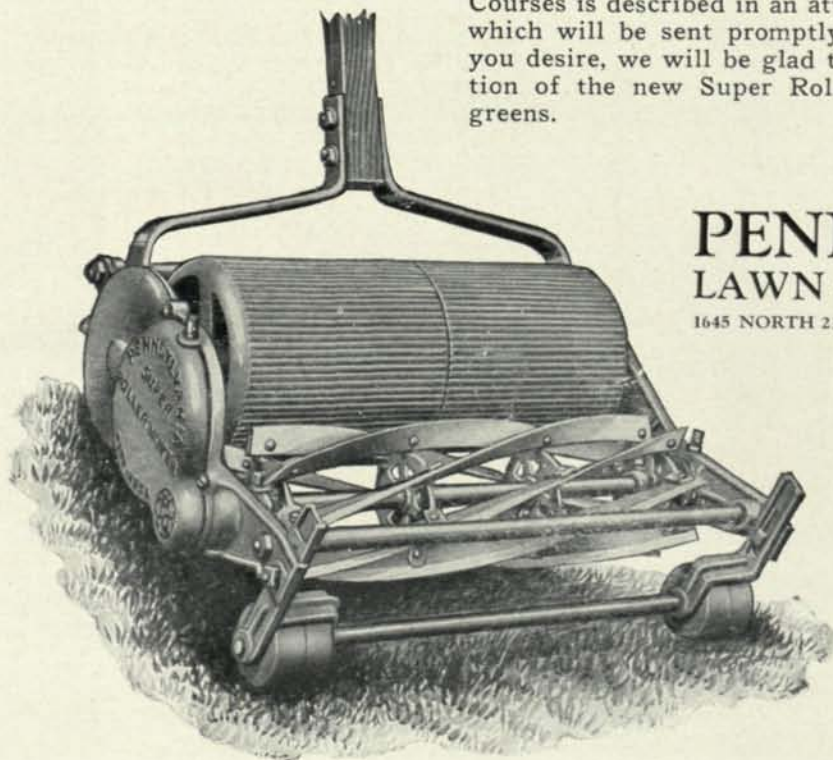

Another Tribute To *Practical Knowledge*

The genuine enthusiasm which has attended every demonstration and trial of the improved 1928 PENNSYLVANIA Super Roller Greens Mower emphasizes again the value of practical knowledge in solving practical problems.

PENNSYLVANIA Experience and PENNSYLVANIA Quality have, of course, been indispensable factors in the development of this precision mower for putting greens. But the fact remains that the new Super Roller, as well as all the other PENNSYLVANIA Greens and Fairway Mowers, insures better mowing, with less time and labor, largely because it embodies the practical views of many experienced Greenkeepers.

The complete line of PENNSYLVANIA Mowers for Golf Courses is described in an attractive SPECIAL CATALOG which will be sent promptly on request. Furthermore, if you desire, we will be glad to arrange a special demonstration of the new Super Roller at any time on your own greens.

PENNSYLVANIA LAWN .. MOWER .. WORKS

1645 NORTH 23rd STREET PHILADELPHIA, PA.