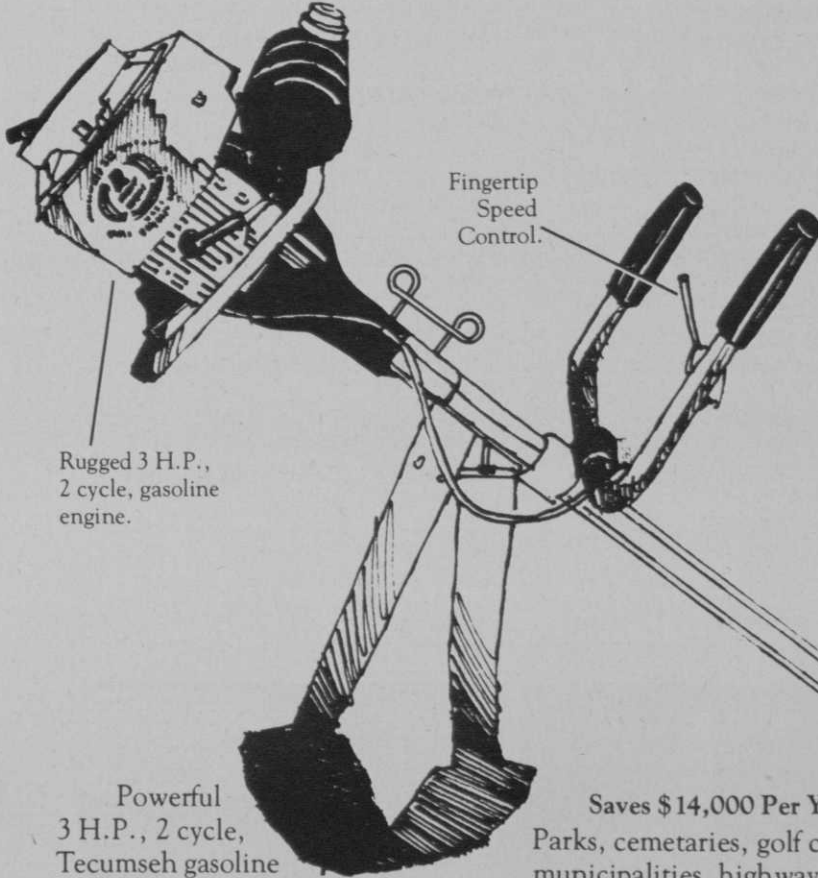

How to cut grass with fishing line.

Rugged 3 H.P.,
2 cycle, gasoline
engine.

Fingertip
Speed
Control.

Four replaceable spools with extra line
are found inside each "Weedy" head.

The Secret

A patented system utilizing specially-
treated 'fishing line' to slash away
weeds like magic! Centrifugal
force turns fishing line into
a safe cutting blade.