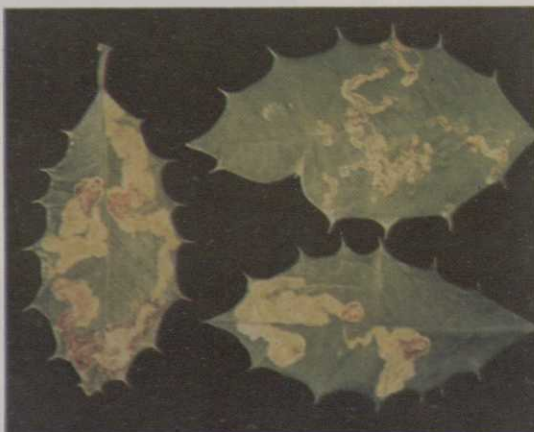

Tree pest identification

Oak leaf tier

Pine bark aphids

Japanese beetles and damage

Fall webworm damage

Pine sawfly

Holly leaf miner

Succulent oak gall

Pine needle scale on spruce

Cottony maple scale

Birch leaf miner larvae and injury

Magnolia scale

Lace bug

Bagworm on black locust

Solitary oak leaf miner

Aphids

Eastern tent caterpillar

Brown elm scale

Horned oak gall

Euonymus scale

Mountainash sawfly

Pin oak sawfly

Dogwood borer larvae

Mimosa webworm

Willow leaf beetle

Spruce mite webbing and damage

Fall webworm larvae

Gypsy moth larvae

Oystershell scale

Pine tube moth damage

Birch leaf skeletonizer