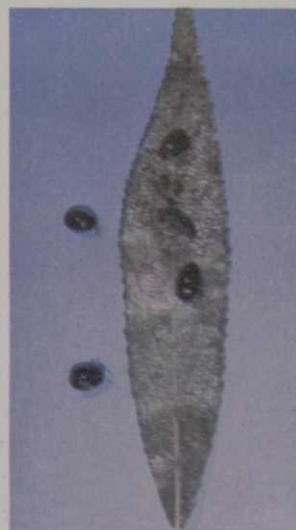

Tree pest identification

Oak leaf tier

Pine bark aphids

Japanese beetles and damage

Fall webworm damage

Pine sawfly

Holly leaf miner

Succulent oak gall

Pine needle scale on spruce

Cottony maple scale

Birch leaf miner larvae and injury

Magnolia scale

Lace bug

Bagworm on black locust

Solitary oak leaf miner

Aphids

Eastern tent caterpillar

Brown elm scale

Horned oak gall

Euonymus scale

Mountainash sawfly

Pin oak sawfly

Dogwood borer larvae

Mimosa webworm

Willow leaf beetle

Spruce mite webbing and damage

Fall webworm larvae

Gypsy moth larvae

Oystershell scale

Pine tube moth damage

Birch leaf skeletonizer