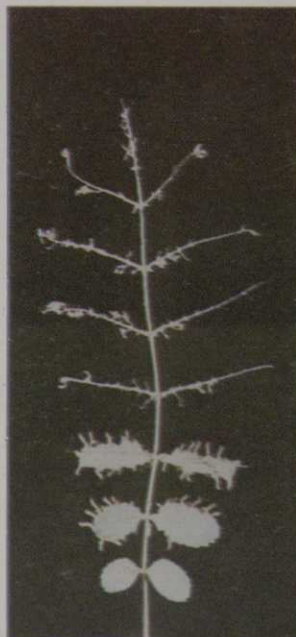

Tree pest identification

Oak leaf tier

Pine bark aphids

Japanese beetles and damage

Fall webworm damage

Pine sawfly

Holly leaf miner

Succulent oak gall

Pine needle scale on spruce

Cottony maple scale

Birch leaf miner larvae and injury

Magnolia scale

Lace bug

Bagworm on black locust

Solitary oak leaf miner

Aphids

Eastern tent caterpillar

Brown elm scale

Horned oak gall

Euonymus scale

Mountainash sawfly

Pin oak sawfly

Dogwood borer larvae

Mimosa webworm

Willow leaf beetle

Spruce mite webbing and damage

Fall webworm larvae

Gypsy moth larvae

Oystershell scale

Pine tube moth damage

Birch leaf skeletonizer