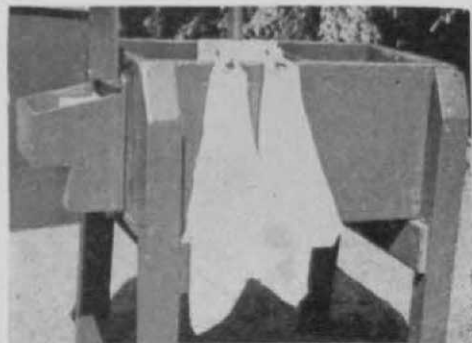

Protection for Drivers, Markers That Stay Put, Convenience in Tee Boxes

Drivers on all tractors at the Montreal, Que., municipal course are protected by a homemade wire cab. This is a very heavily played course.

O. J. Noer's Turf Tips

Here are effective tee markers used on the municipal course in Montreal, Que. The markers are cast by a local foundry and are sufficiently heavy to discourage vandalism.

Front view of the boxes placed beside each tee at Baltusrol. The number of the hole, its par and yardage are painted on one side. There is a receptacle for litter and one for the ball washer.

The tee box at Baltusrol viewed from the rear to show the tee towels, and with the opened box for score cards. Litter are available at first tee.