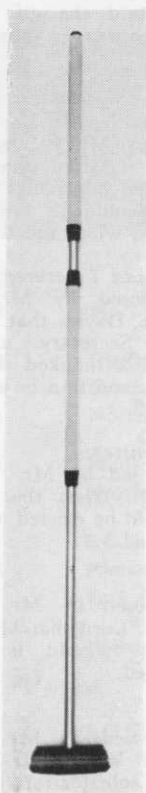

STROKE SAVER

The Berkhamsted Binocular Putter

The Berkhamsted Binocular is a novel form of putter in which both the mechanical construction and the method of striking combine to give accurate direction of putt and a smooth top spinning (over spin) action to the ball.

With the Berkhamsted Binocular Putter, a reduction in the number of putts normally taken is almost certain, that the variation between "good" and "bad" days in putting accuracy becomes virtually nil. It is claimed that by using this putter the long handicap golfer can

reduce his average number of putts by five per round. Three putting becomes a rare occasion rather than a regular one and the short putt ceases to be a nightmare and becomes almost a certainty.

The particular features which contribute to the success of the Berkhamsted Binocular Putter are:—

Binocular Vision, minimum striking surface, constant point of contact, controlled direction of stroke, chamfered underside of putting head, curved undersurface of putting head.

TIMESAVER

A new all-in-one top-dressing for greens

A recent introduction by Supaturf Products Ltd., Werrington, Peterborough, is 'Supatop', all-in-one top-dressing for golf greens, bowling greens and lawns.

'Supatop' contains top-dressing ingredients scientifically blended with potash and organic fertilisers—it conditions the soil, feeds the grass and top-dresses the turf in one operation—a valuable saving in time and labour. Packed in 1 cwt. polythene bags 'Supatop' is applied in the autumn at approximately 3 lbs. per square yard.