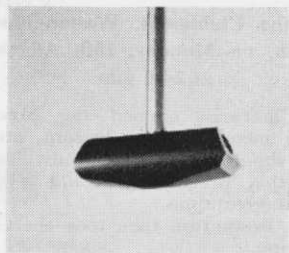

STROKE SAVER

The Berkhamsted Binocular Putter

The Berkhamsted Binocular is a novel form of putter in which both the mechanical construction and the method of striking combine to give accurate direction of putt and a smooth top spinning (over spin) action to the ball.

With the Berkhamsted Binocular Putter, a reduction in the number of putts normally taken is almost certain, that the variation between "good" and "bad" days in putting accuracy becomes virtually nil. It is claimed that by using this putter the long handicap golfer can