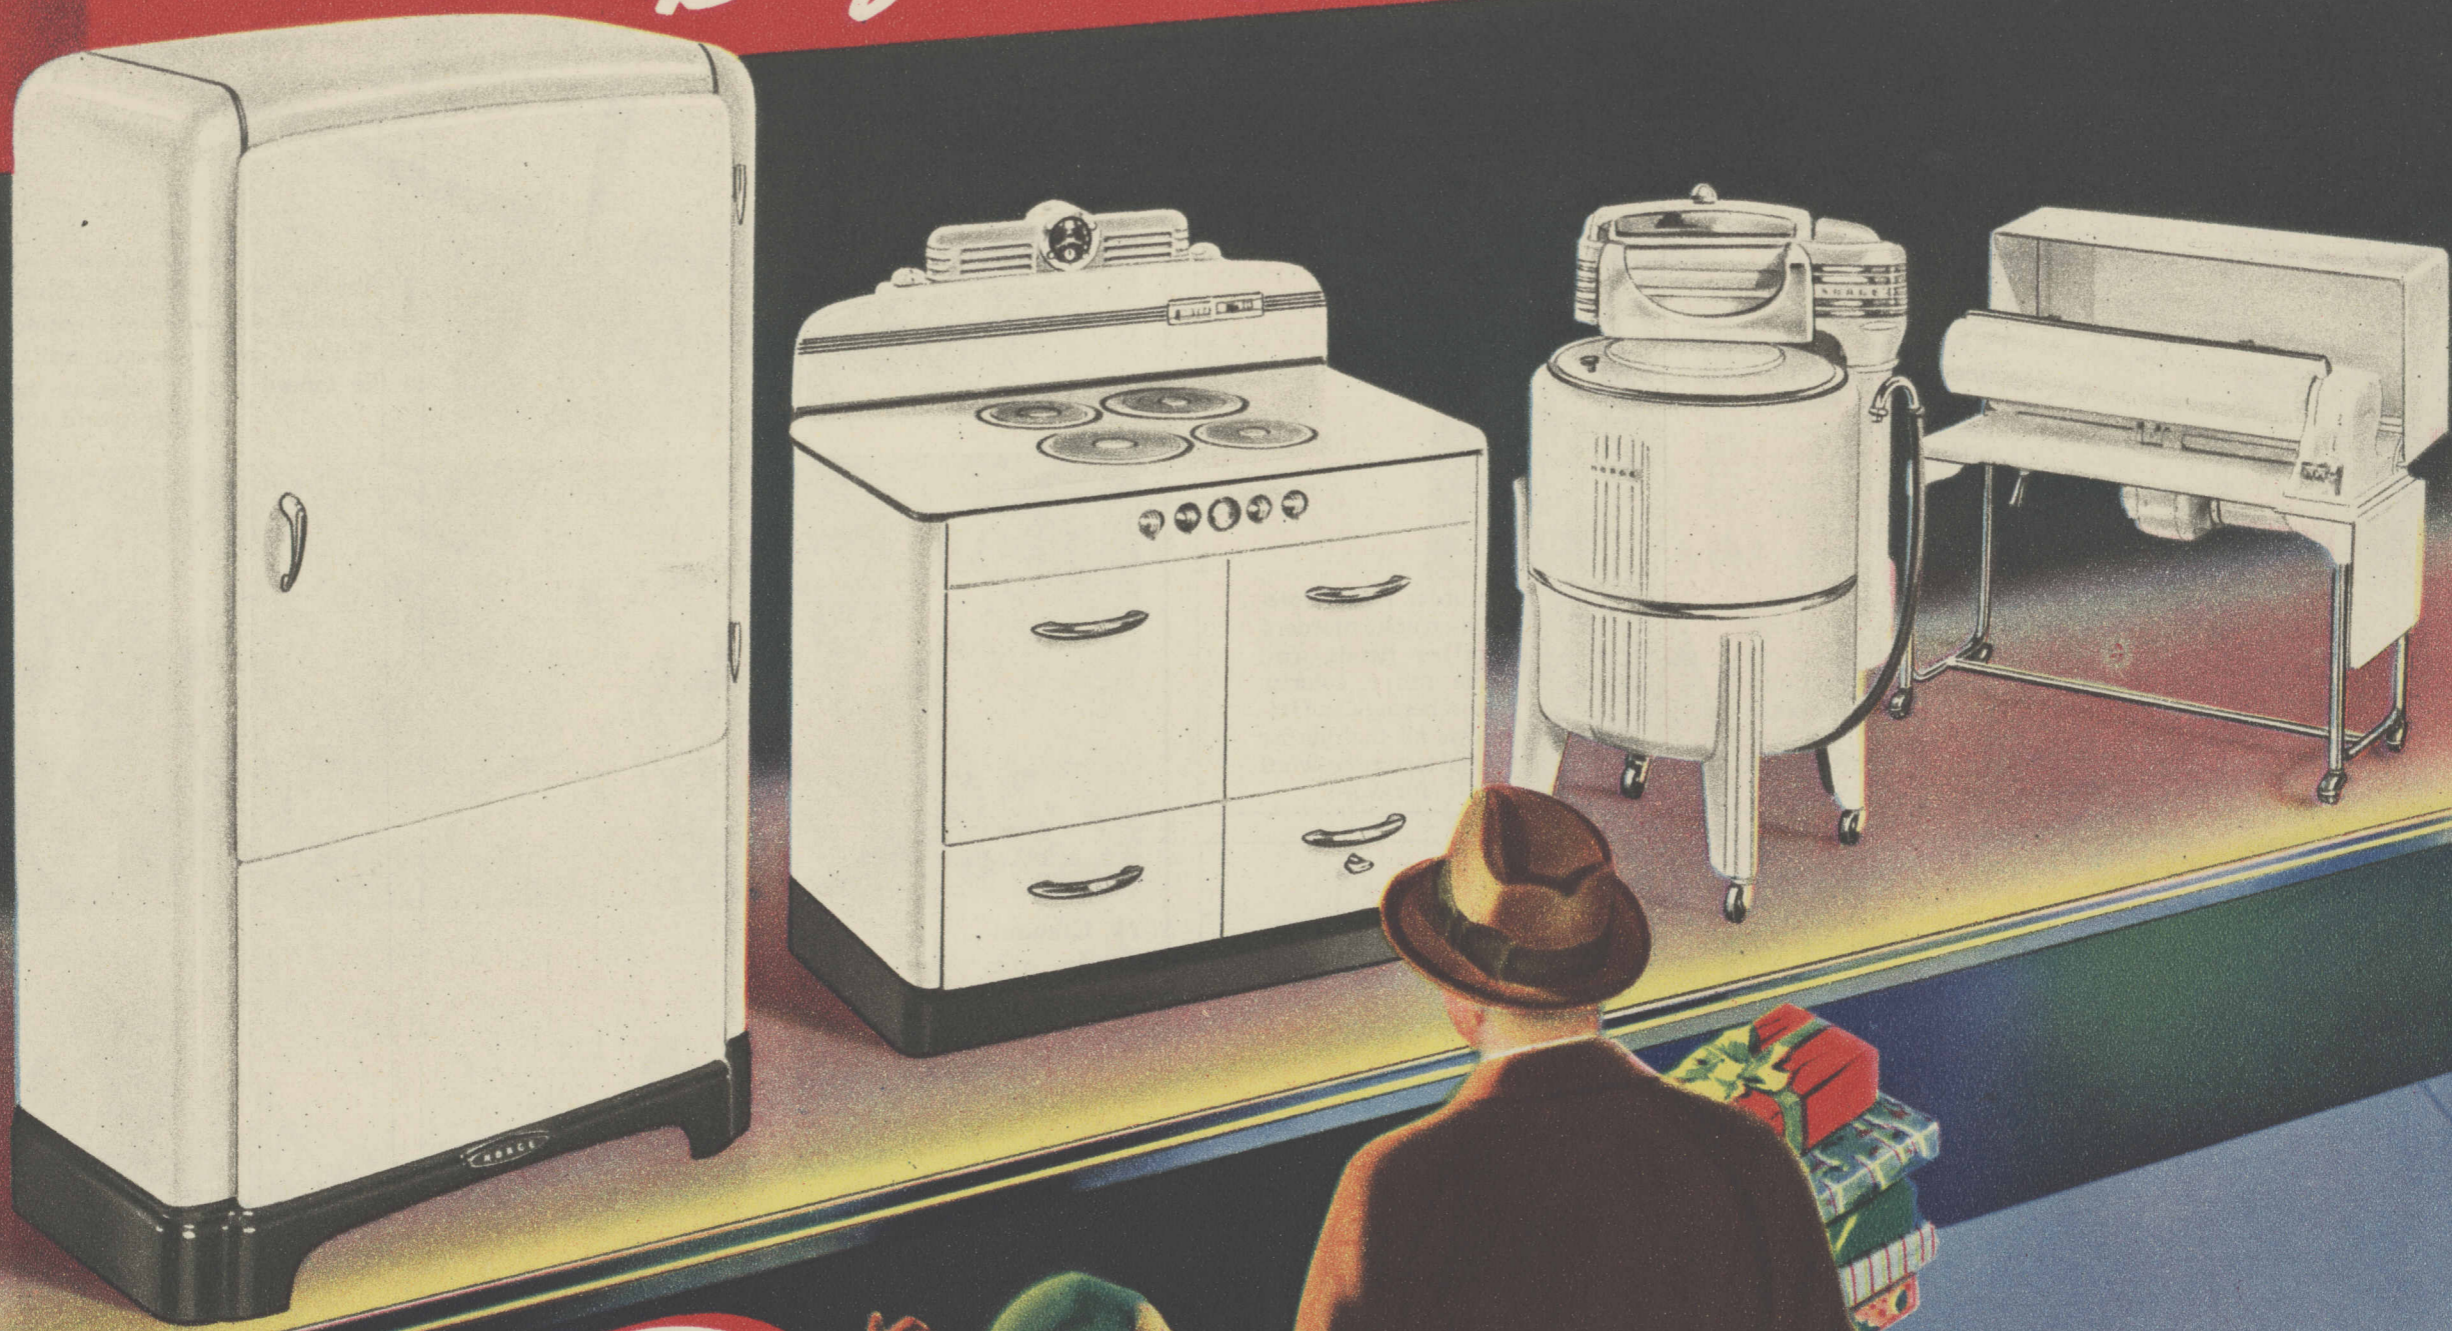

SEE THE NORGE

Before You Buy