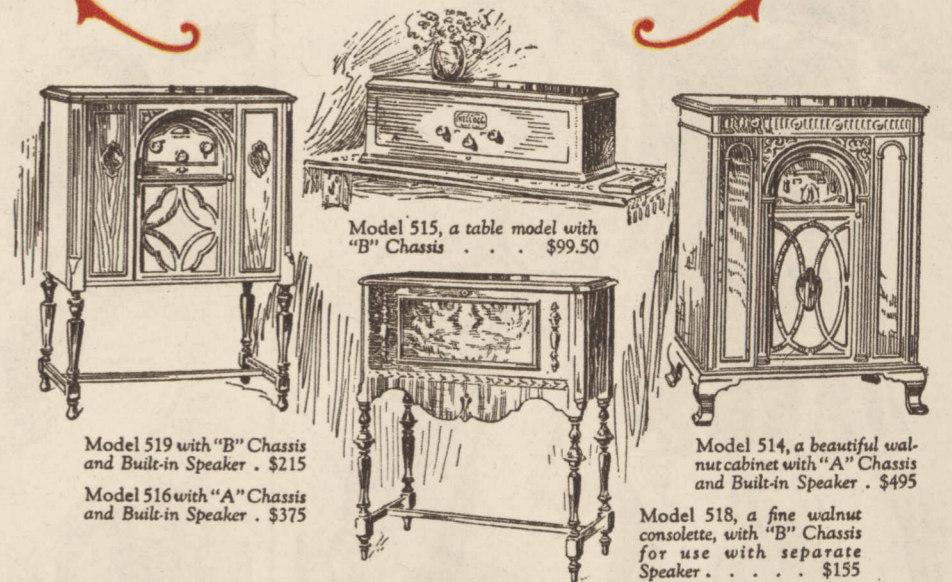

Model 519 with "B" Chassis and Built-in Speaker . $215

Model 515, a table model with "B" Chassis . . . $99.50

Model 518, a fine walnut console, with "B" Chassis for use with separate Speaker $155

ALL MODELS PRICED COMPLETE WITH KELLOGG A-C TUBES

KELLOGG

The RADIO with the Cathedral Tone