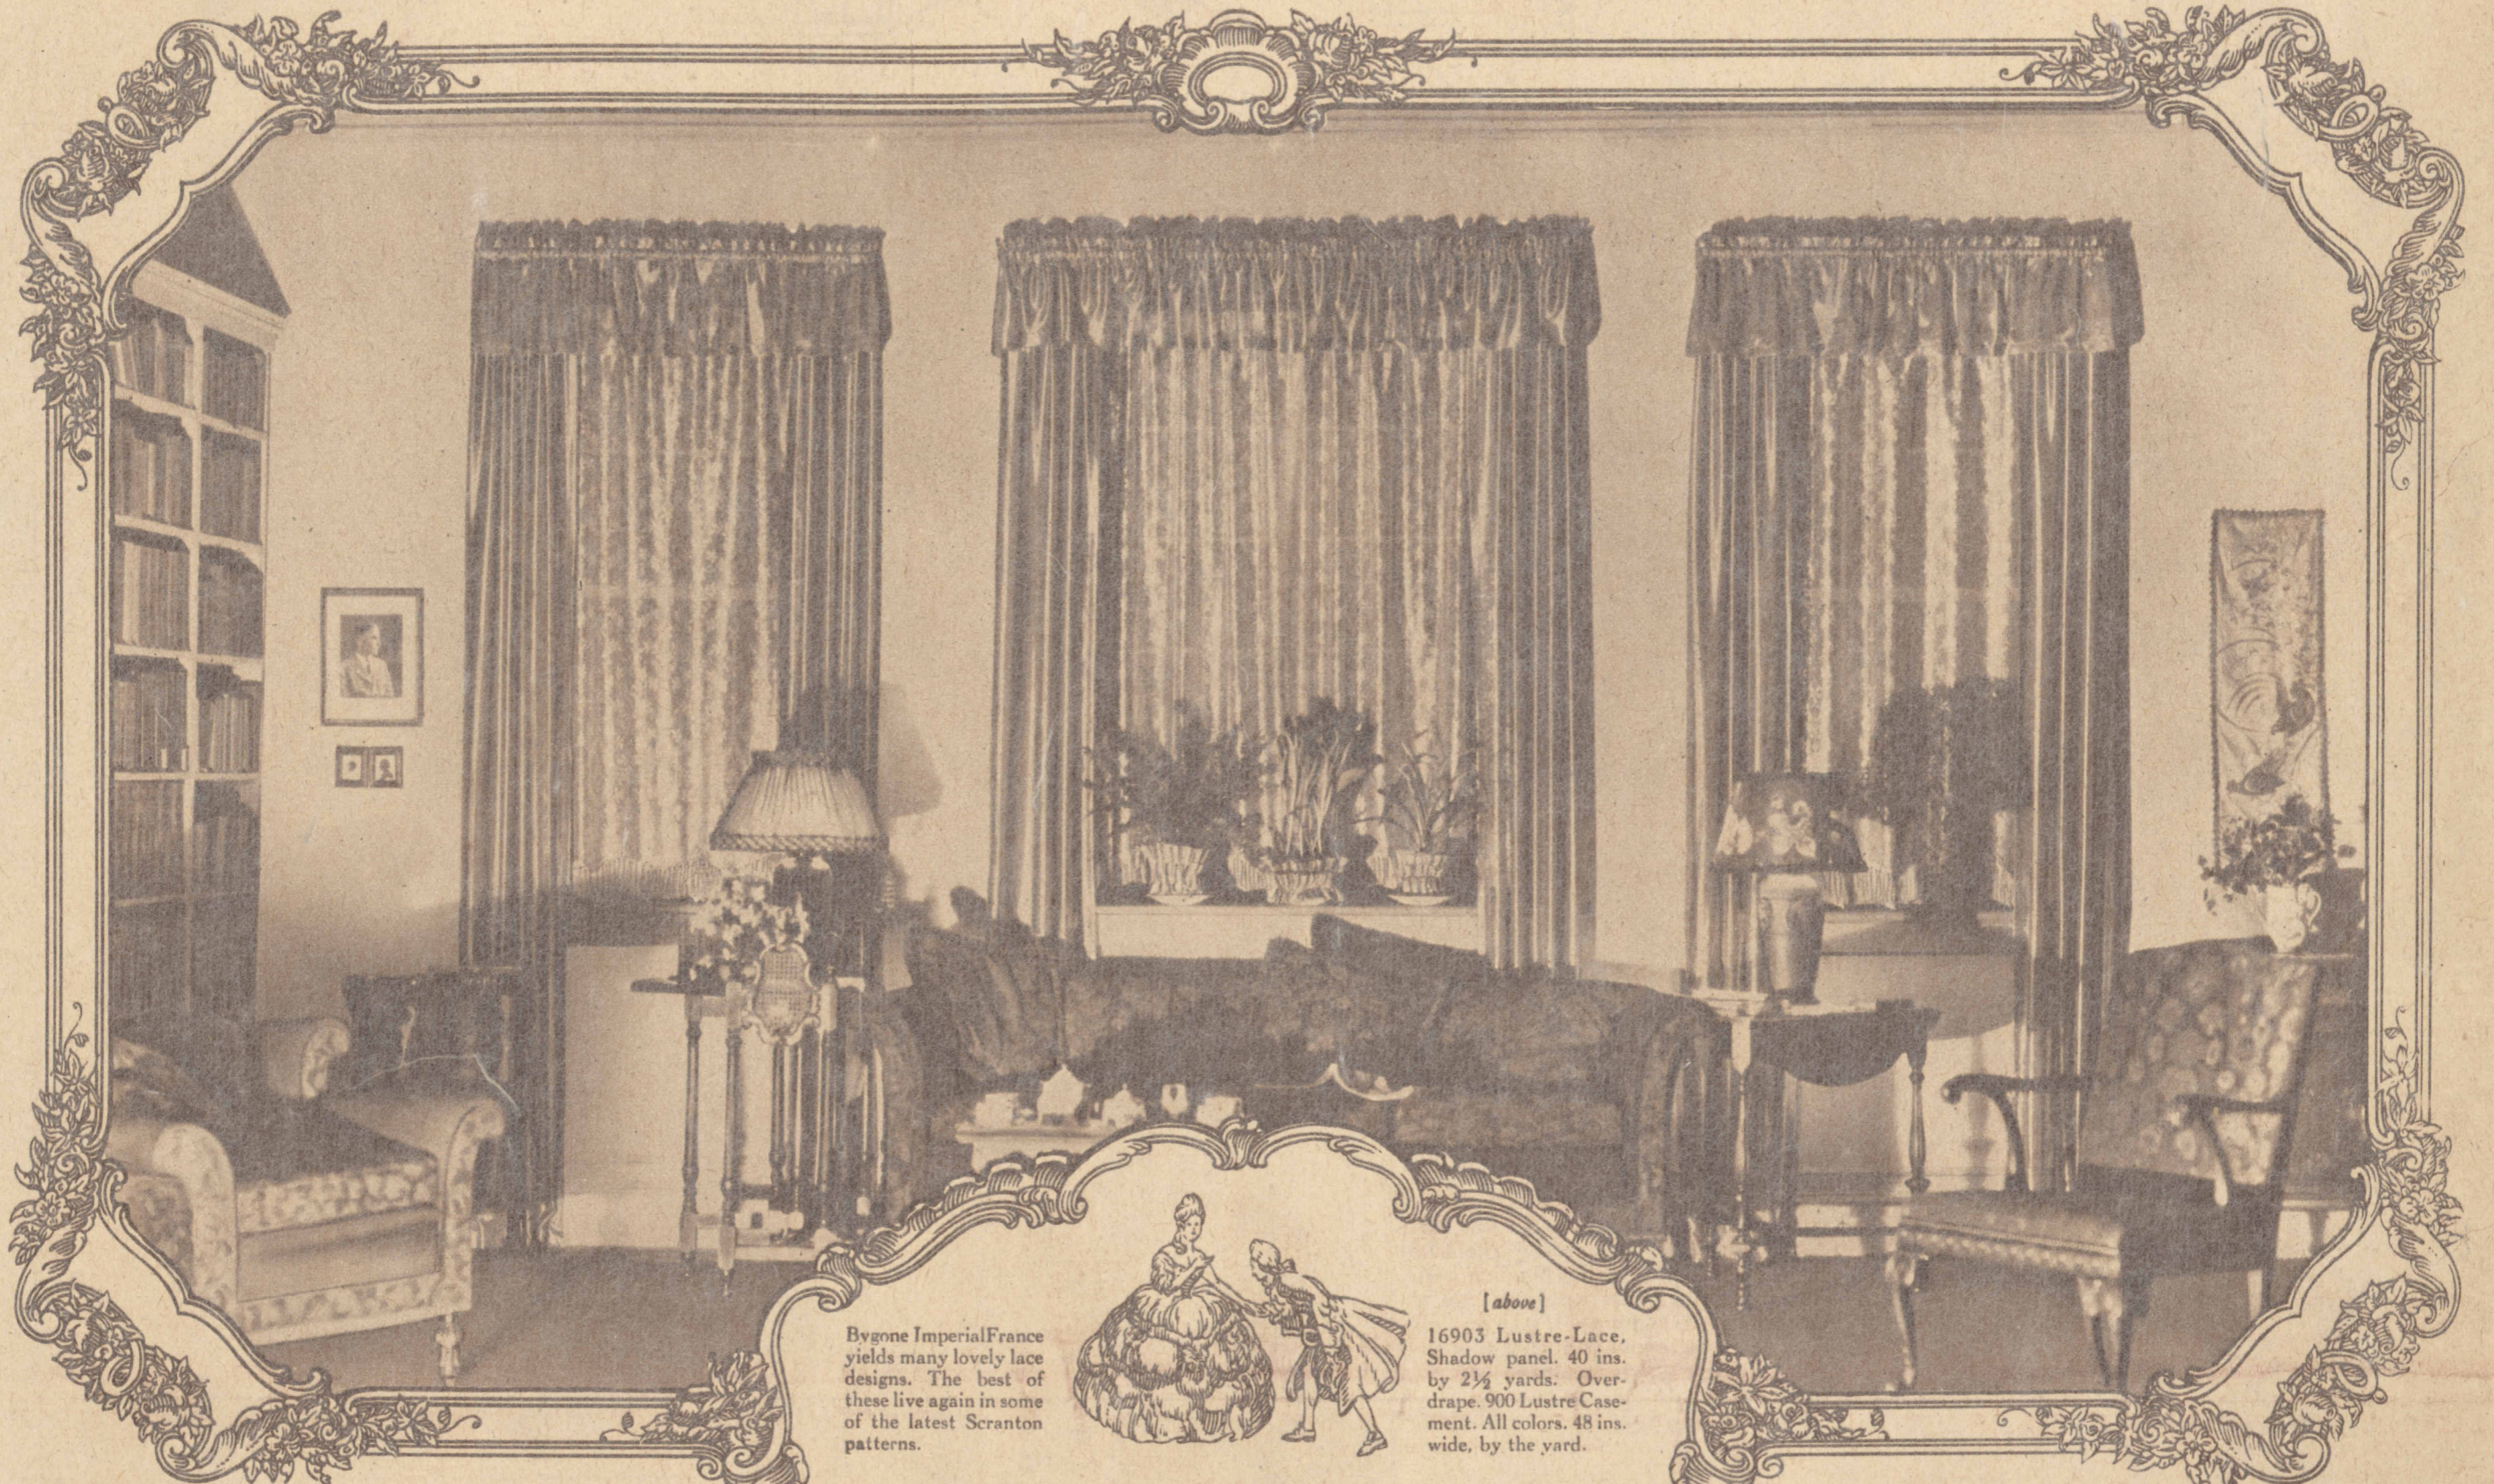

SCRANTON LACES

Bygone Imperial France yields many lovely lace designs. The best of these live again in some of the latest Scranton patterns.

[above]
16903 Lustre-Lace, Shadow panel. 40 ins. by 2½ yds. Over-drape. 900 Lustre Case-ment. All colors. 48 ins. wide, by the yard.