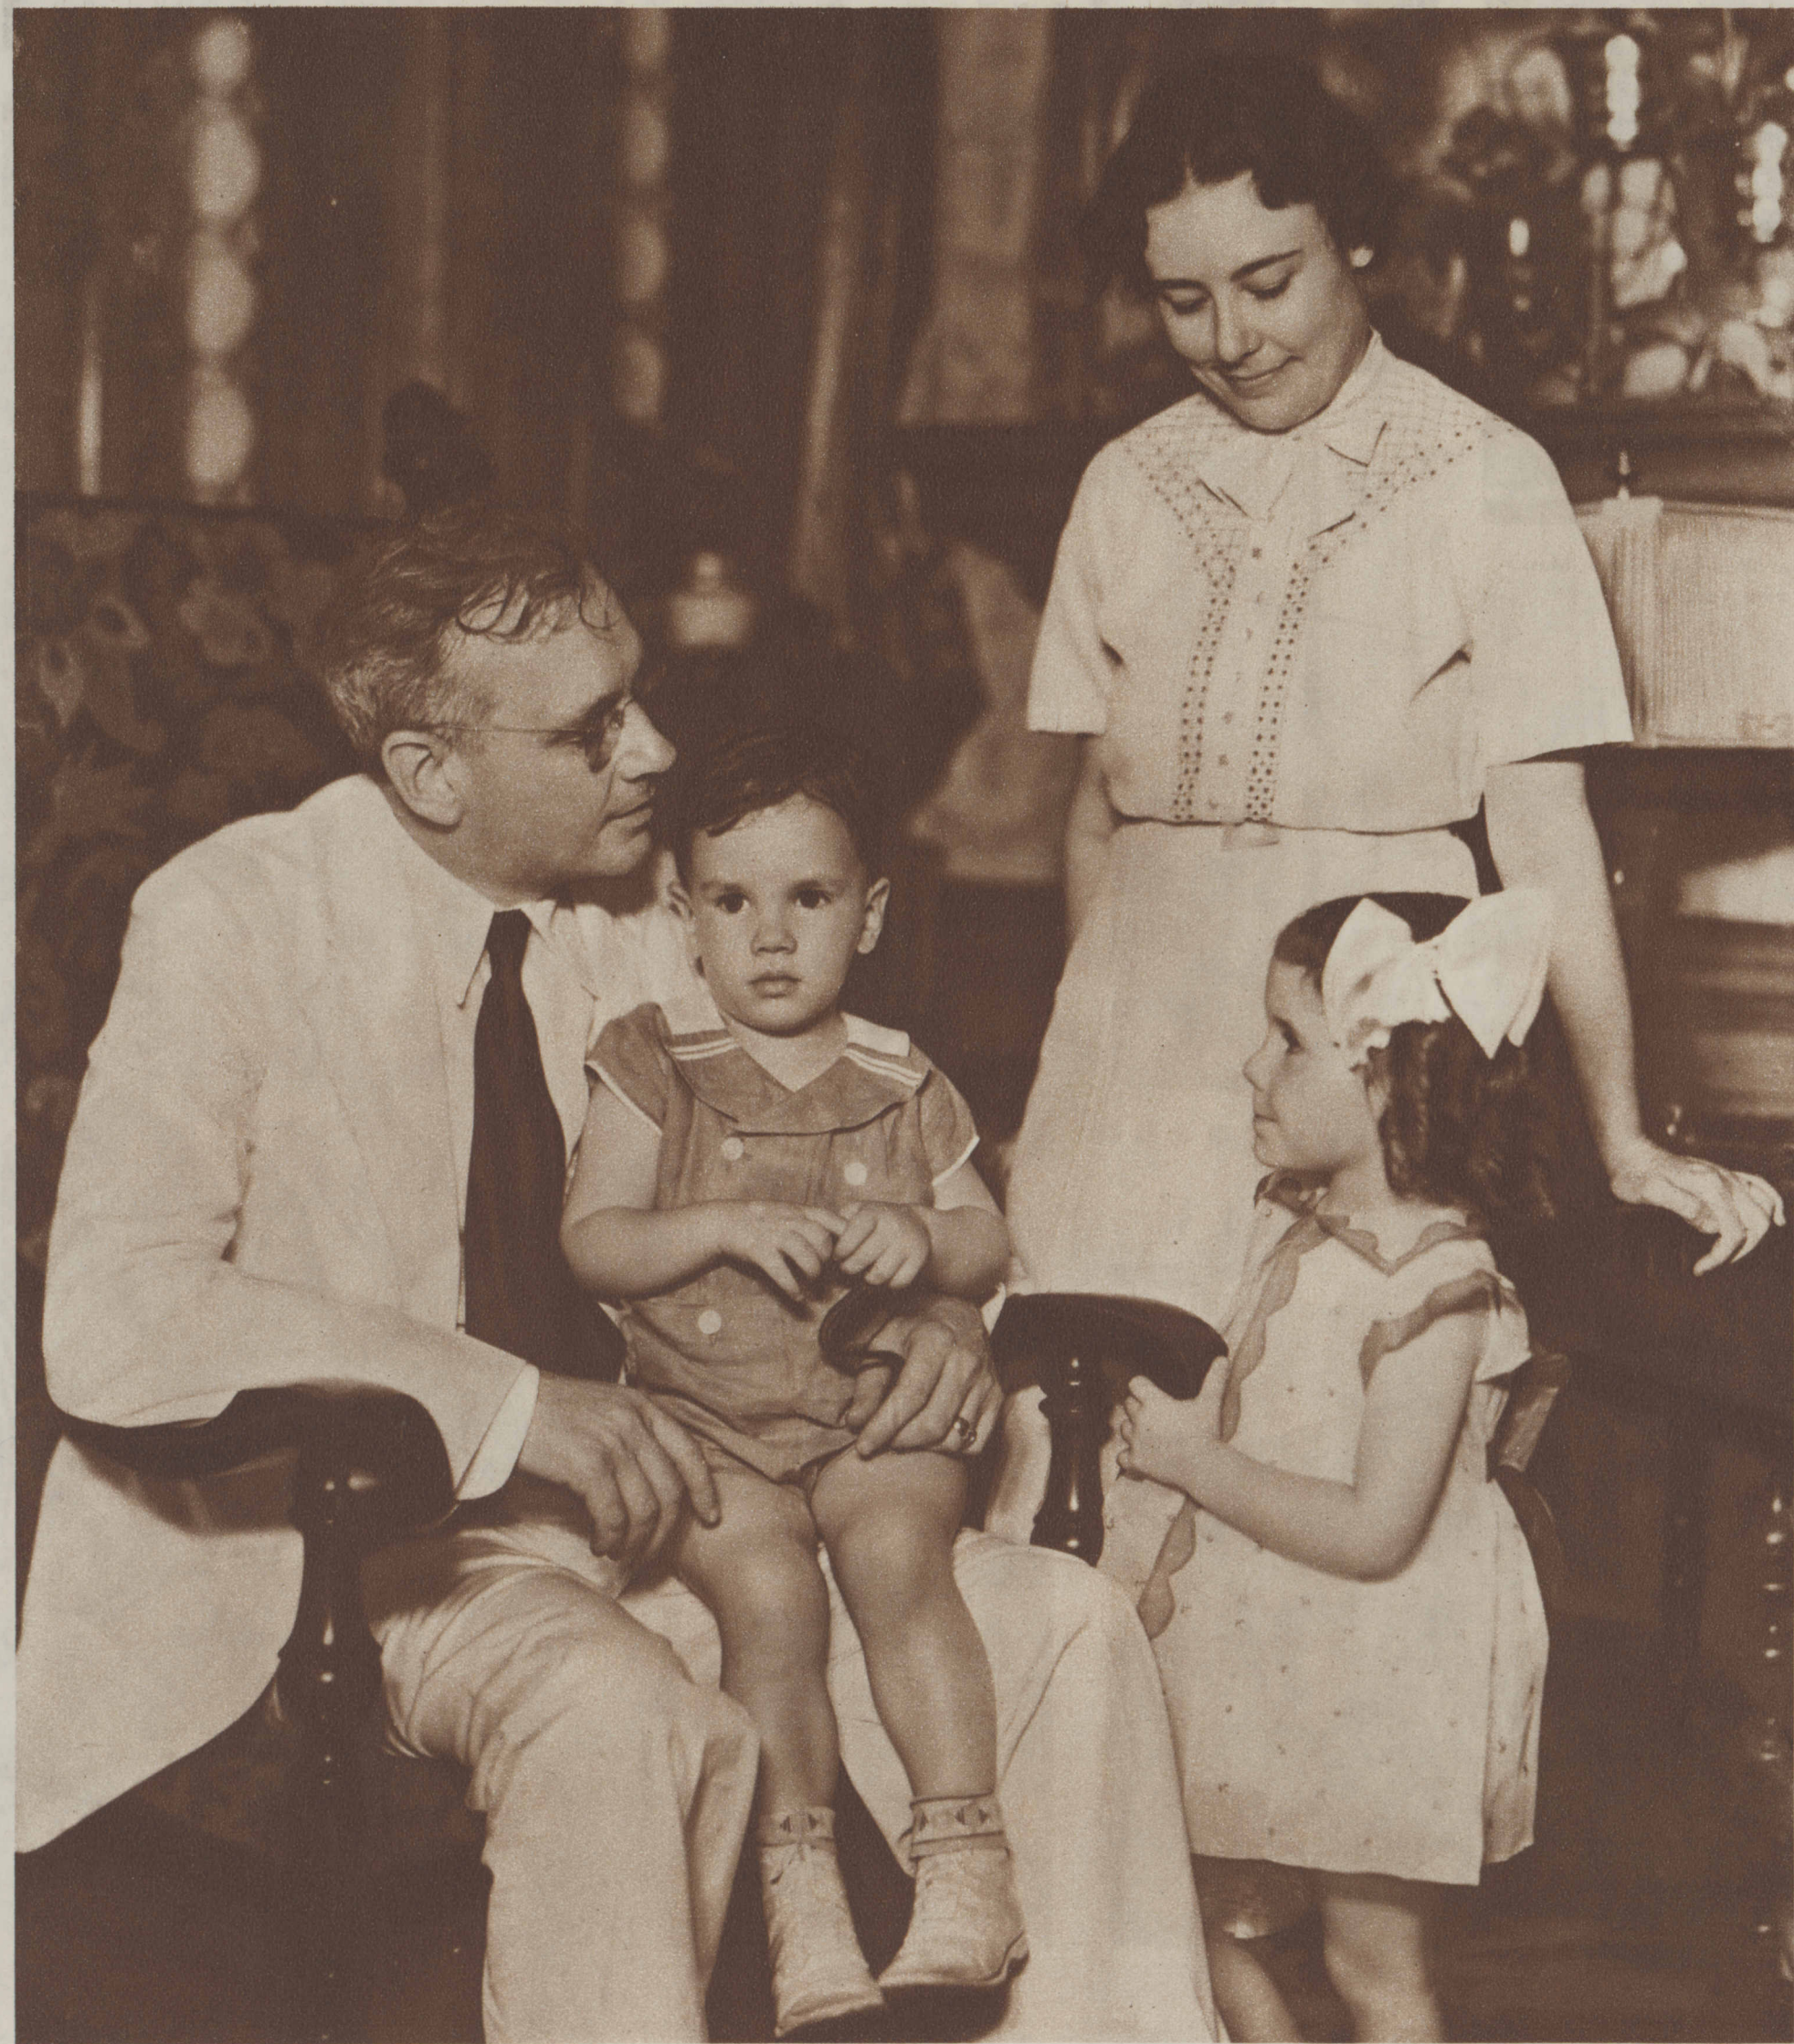

THE LANDONS AT HOME: REVEALING GLIMPSSES OF THE REPUBLICAN PRESIDENTIAL NOMINEE

THE GOVERNOR OF A TYPICAL PRAIRIE STATE—In these closeup photographs of Gov. Alfred M. Landon of Kansas, taken especially for this section by the Tribune studio, is splendidly revealed the personality that has swept the nation like a prairie fire.

FAMILY GROUP—The governor and Mrs. Landon with two of their three children—John Cobb, 2 years old, and Nancy Jo, 3 years old. Peggy Anne, the other member of the family, was a center of interest at the Republican national convention.

THE BUDGET BALANCER—A characteristic work picture of the Republican nominee for President.

THE OFFICIAL RESIDENCE—The fashionable governor's mansion in Topeka.

BENEATH THE FAMILY ROOFTREE—Two more closeups which contribute to a well-rounded character study of the governor.

THE GOVERNOR'S LADY—An at-home portrait of Mrs. Landon.

SCENE OF LANDON LABORS—Night view of the Kansas state capitol. TRIBUNE STUDIO PHOTOS