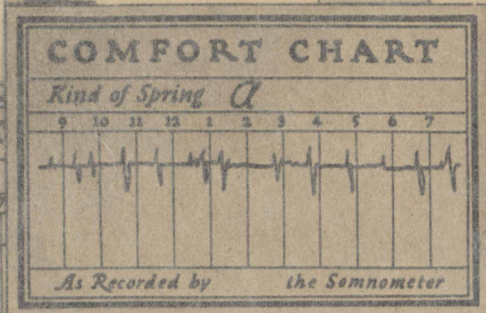

Morning after morning these students would awake to find their Somnometer charts indicating they had tossed about restlessly almost every hour of the night. Yet rarely could they remember of being wakeful.

This is the unfortunate thing about sleeping on a bed spring, or mattress, that is not wholly comfortable. They seldom keep you entirely awake. Yet, they never let you relax completely. Fantastic dreams or gruelling nightmares are about your only warnings until you actually notice the effects in your mirror, and in your health.

The encouraging thing is that you can now judge quite accurately, the comfort of the bed spring you select. These tests have determined the comfort value of the various bed springs. You will be interested to know which bed spring recorded the greatest comfort. It was the Union Masterpiece.

This was not accidental. The Union Bed and Spring Company has specialized in the mechanics of comfort for over a half-century. They have learned that a slight variation in the convolutions of a coil—or a peculiar twist of a wire—may have an important bearing on your comfort and the value of your sleep. Superior comfort has been painstakingly built into the design of Union Masterpiece Bed Springs.