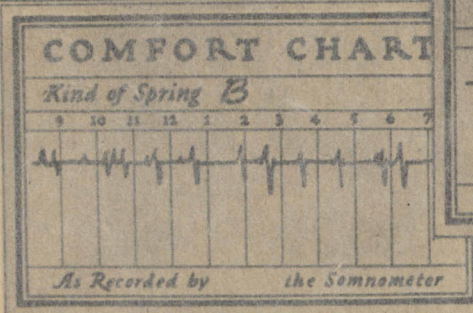

Morning after morning these students would awake to find their Somnometer charts indicating they had tossed about restlessly almost every hour of the night. Yet rarely could they remember of being wakeful.

This is the unfortunate thing about sleeping on a bed spring, or mattress, that is not wholly comfortable. They seldom keep you entirely awake. Yet, they never let you relax completely. Fantastic dreams or gruelling nightmares are about your only warnings until you actually notice the effects in your mirror, and in your health.

The encouraging thing is that you can now judge quite accurately, the comfort of the bed spring you select. These tests have determined the comfort value of the various bed springs. You will be interested to know which bed spring recorded the greatest comfort. It was the Union Masterpiece.

This was not accidental. The Union Bed and Spring Company has specialized in the mechanics of comfort for over a half-century. They have learned that a slight variation in the convolutions of a coil—or a peculiar twist of a wire—may have an important bearing on your comfort and the value of your sleep. Superior comfort has been painstakingly built into the design of Union Masterpiece Bed Springs.