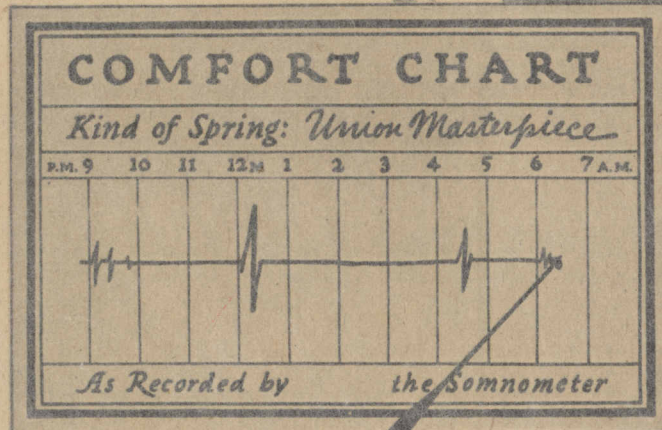

Morning after morning these students would awake to find their Somnometer charts indicating they had tossed about restlessly almost every hour of the night. Yet rarely could they remember of being wakeful.

This is the unfortunate thing about sleeping on a bed spring, or mattress, that is not wholly comfortable. They seldom keep you entirely awake. Yet, they never let you relax completely. Fantastic dreams or gruelling nightmares are about your only warnings until you actually notice the effects in your mirror, and in your health.

The encouraging thing is that you can now judge quite accurately, the comfort of the bed spring you select. These tests have determined the comfort value of the various bed springs. You will be interested to know which bed spring recorded the greatest comfort. It was the Union Masterpiece.

This was not accidental. The Union Bed and Spring Company has specialized in the mechanics of comfort for over a half-century. They have learned that a slight variation in the convolutions of a coil—or a peculiar twist of a wire—may have an important bearing on your comfort and the value of your sleep. Superior comfort has been painstakingly built into the design of Union Masterpiece Bed Springs.