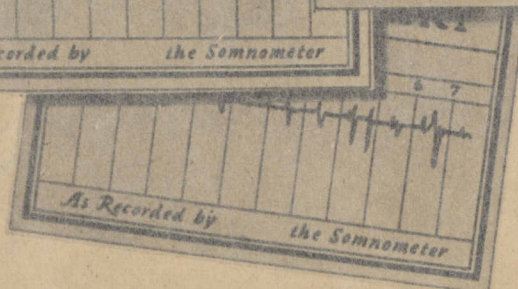

Morning after morning these students would awake to find their Somnometer charts indicating they had tossed about restlessly almost every hour of the night. Yet rarely could they remember of being wakeful.

This is the unfortunate thing about sleeping on a bed spring, or mattress, that is not wholly comfortable. They seldom keep you entirely awake. Yet, they never let you relax completely. Fantastic dreams or gruelling nightmares are about your only warnings until you actually notice the effects in your mirror, and in your health.

The encouraging thing is that you can now judge quite accurately, the comfort of the bed spring you select. These tests have determined the comfort value of the various bed springs. You will be interested to know which bed spring recorded the greatest comfort. It was the Union Masterpiece.

This was not accidental. The Union Bed and Spring Company has specialized in the mechanics of comfort for over a half-century. They have learned that a slight variation in the convolutions of a coil—or a peculiar twist of a wire—may have an important bearing on your comfort and the value of your sleep. Superior comfort has been painstakingly built into the design of Union Masterpiece Bed Springs.