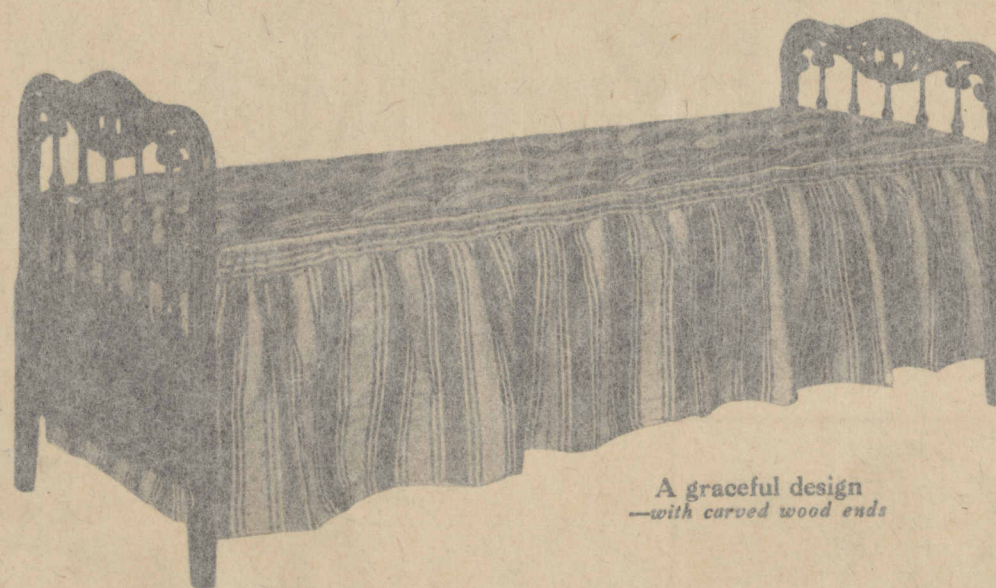

full width

DAY BEDS

Look for this guarantee of greater comfort

An all-steel design
—with steel cane panels

An all-steel design
—walnut or mahogany finish

A graceful design
—with carved wood ends

For your home—the graceful beauty and unique convenience of the Tiger Brand Day Bed. We have made the Day Bed a beautiful piece of furniture, with a highly decorative effect in any room. All day your home will be brightened by the gay and cheerful color of the Day Bed—a comfortable couch where you can steal an hour of rest and relaxation.

At night the Day Bed is quickly and easily transformed into a full-width, deliciously comfortable bed—not a make-shift or a sort of substitute, but a real bed that promises the utmost in sleeping comfort. You'll never be at a loss to accommodate the unexpected house guest, whose arrival has given many a hostess moments of frantic planning. You will be grateful twenty-four hours a day for your new Day Bed—for it is a real blessing both night and day!