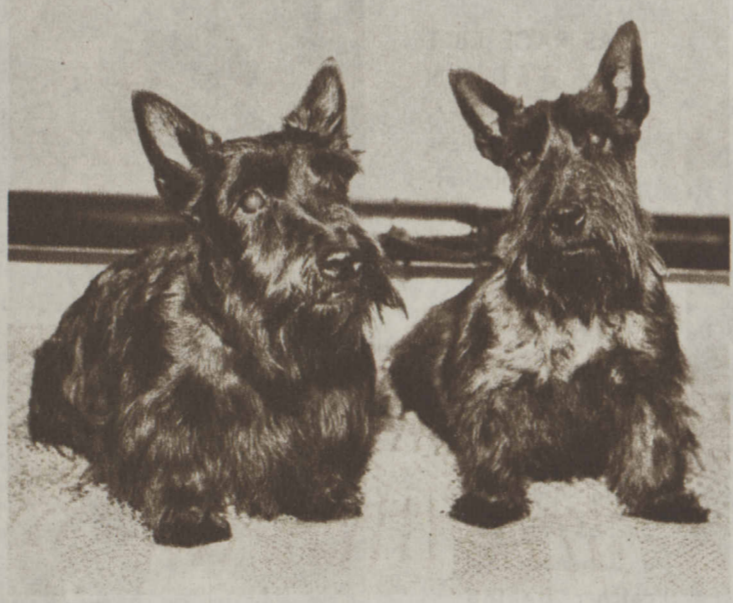

CHIP O' TARTAN AND SPORRAN JESSICA, two Scottish terriers owned by Miss Dorothy Hall and Claudia Wannamaker of the Seascott kennels. A story on the Scottish terrier, by Bob Becker, will appear in the "Mostly About Dogs" column in the Tribune next Wednesday. (Tribune photo.)