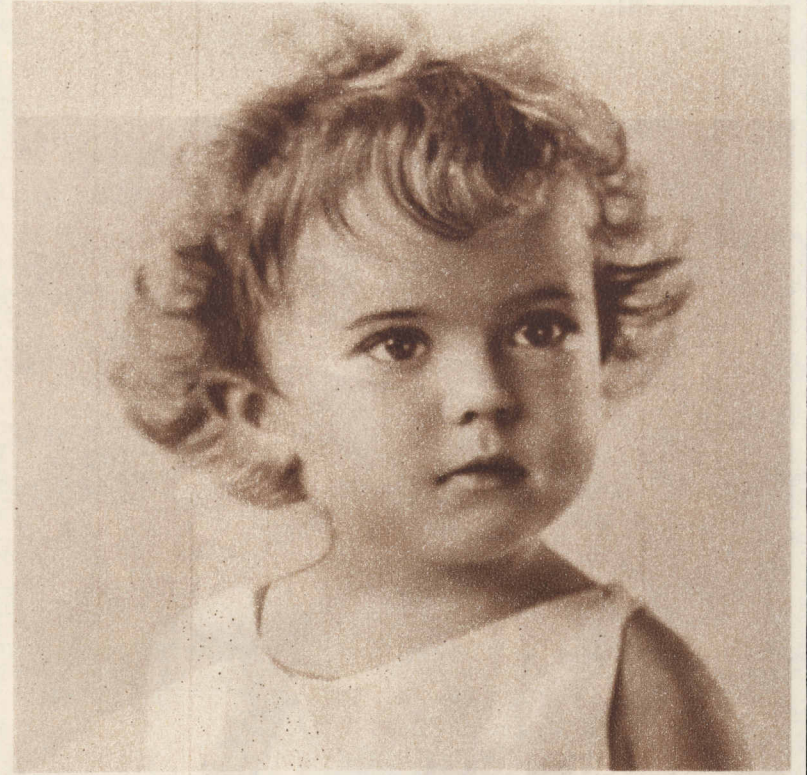

MILESTONES IN THE LIFE OF SHIRLEY TEMPLE

18 MONTHS OLD—And already captivating with bright eyes and dimples.

TWO AND A HALF—And fast on the way out of babyhood.

THE SHIRLEY TEMPLE OF TODAY—Come April 23, she'll have attained the grown-up age of 7.

2 YEARS OLD—A rare sober mood.

3 YEARS OLD—On the eve of her screen debut.

4 YEARS OLD—And already signed to a long term contract.

5 YEARS OLD—The little heroine of "Little Miss Marker."

6 YEARS OLD—Her first party dress; she wore it in a film.