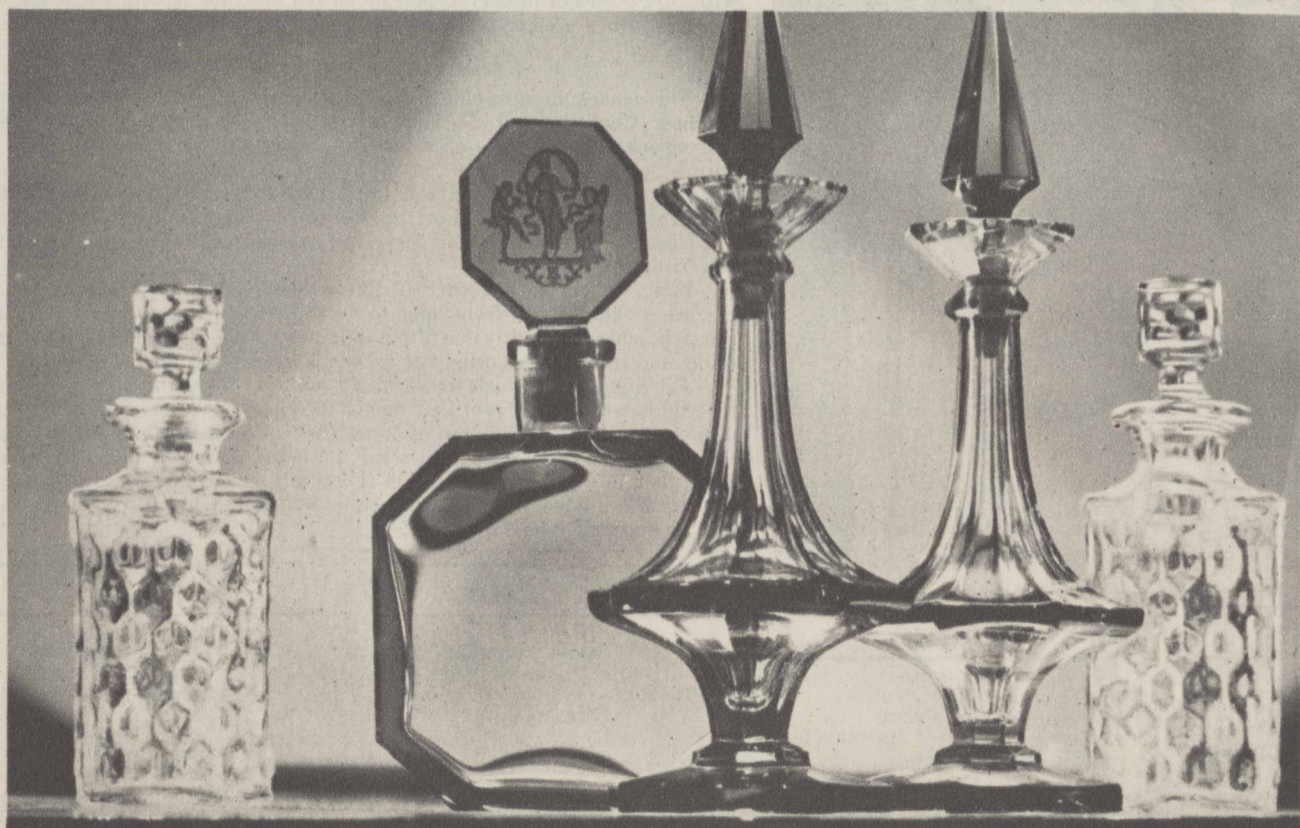

Arthur Gerlach Photo

An example of the latest treatment in photographing objects for rotogravure reproduction. Lights and shadow have been utilized to create a pleasing picture.