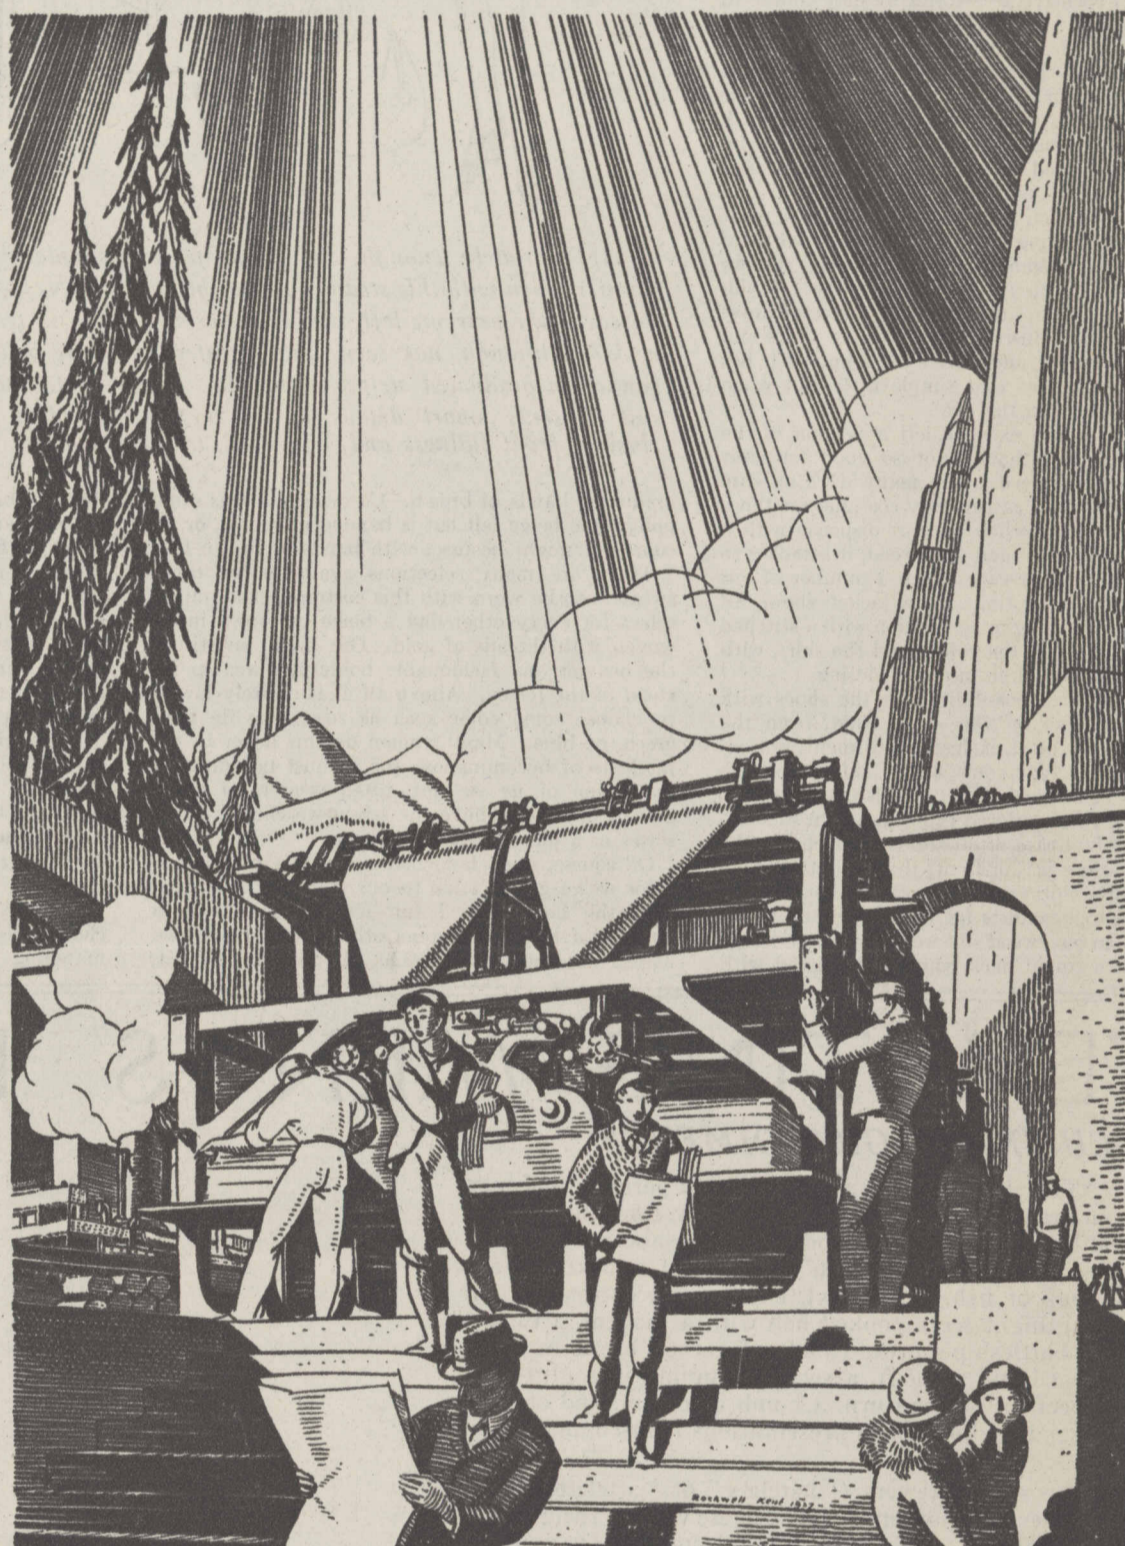

# So Many Types of Art Reproduce Beautifully in TRIBUNE ROTOGRAVURE

The wash drawing is popular for rotogravure, since a virtue of rotogravure is its soft and charming reproduction of delicate shades and tones.

Rotogravure brings out all the quality of an oil painting—whether reproduced in the single color or in the full color.

Line drawings may be used with excellent effect, as shown by this pen and ink sketch made for The Tribune by Rockwell Kent. Many a striking nuance may be secured by this type of art.

Courtesy Marshall Field & Company

Arthur Gerlach Photo

An example of the latest treatment in photographing objects for rotogravure reproduction. Lights and shadow have been utilized to create a pleasing picture.