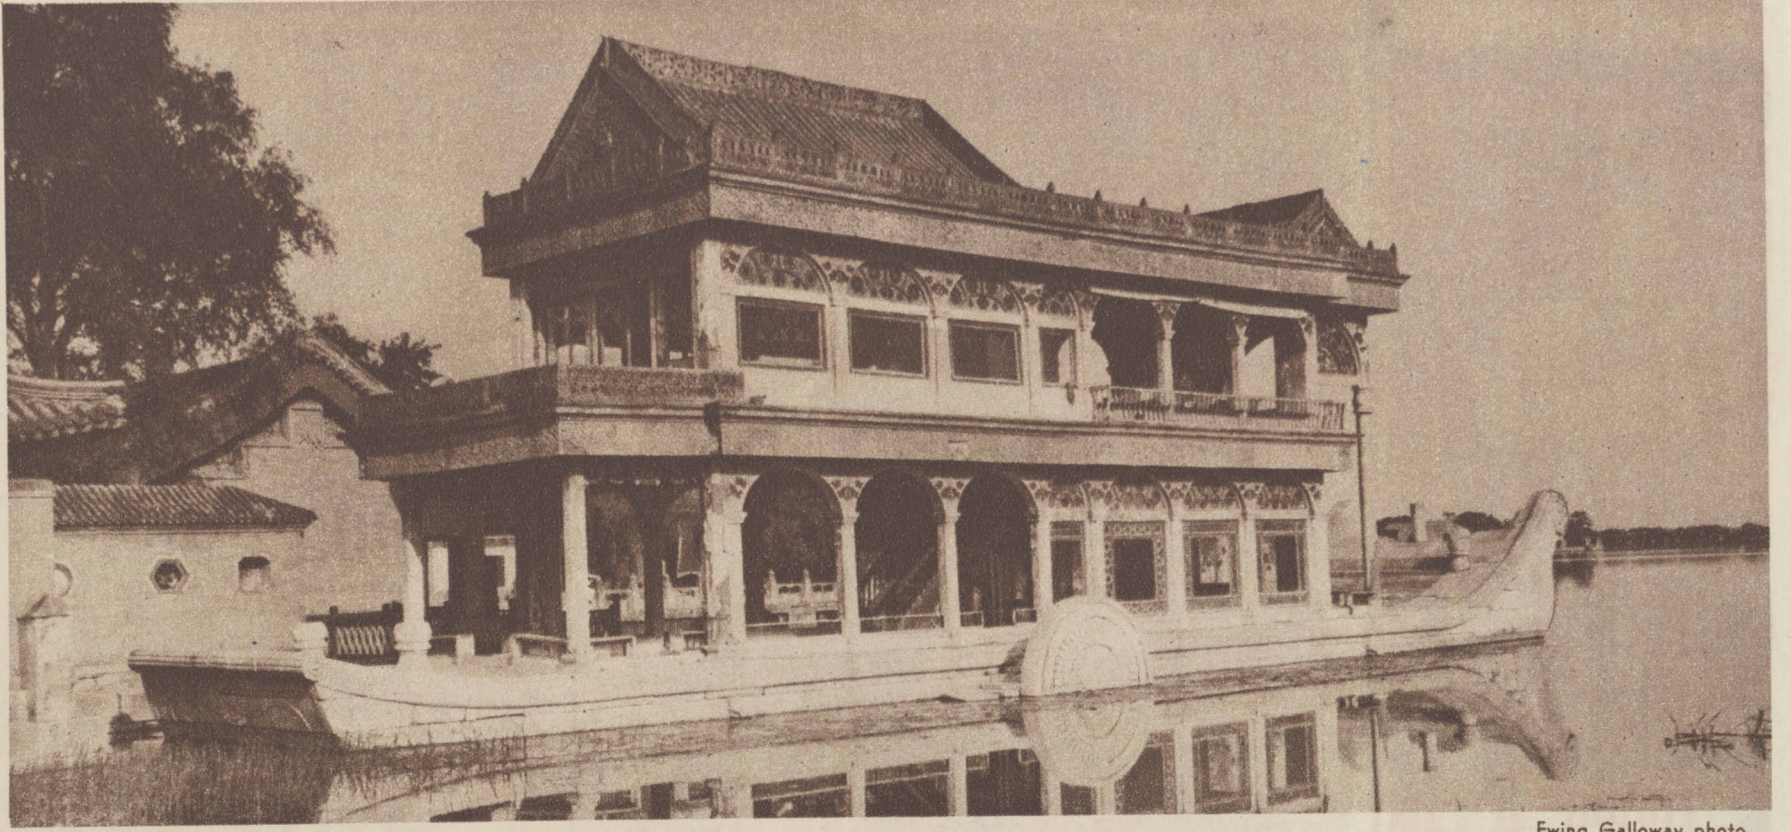

VIRGINIA BRUCE AND HER REFLECTION.

International photo
TO BE QUEEN OF THE BELGIANS? Princess Maria of Italy, whose name is linked with that of King Leopold by romantic rumors, dining at a London restaurant.

Ewing Galloway photo

A CHINESE NAVY—With funds appropriated for naval purposes, Dowager Empress Tzu-Hsi built her famous summer palace in Peiping. This marble boat is one of the sights of the palace grounds.

\$1⁰⁰
ONLY 1 A WEEK
pay as you use it!

SEE CORONA'S
Floating Shift!

pictured here, the 1938 Corona Silent finished in rich maroon; also offered in olive green and in black. And there are three other Corona models to choose from, too.