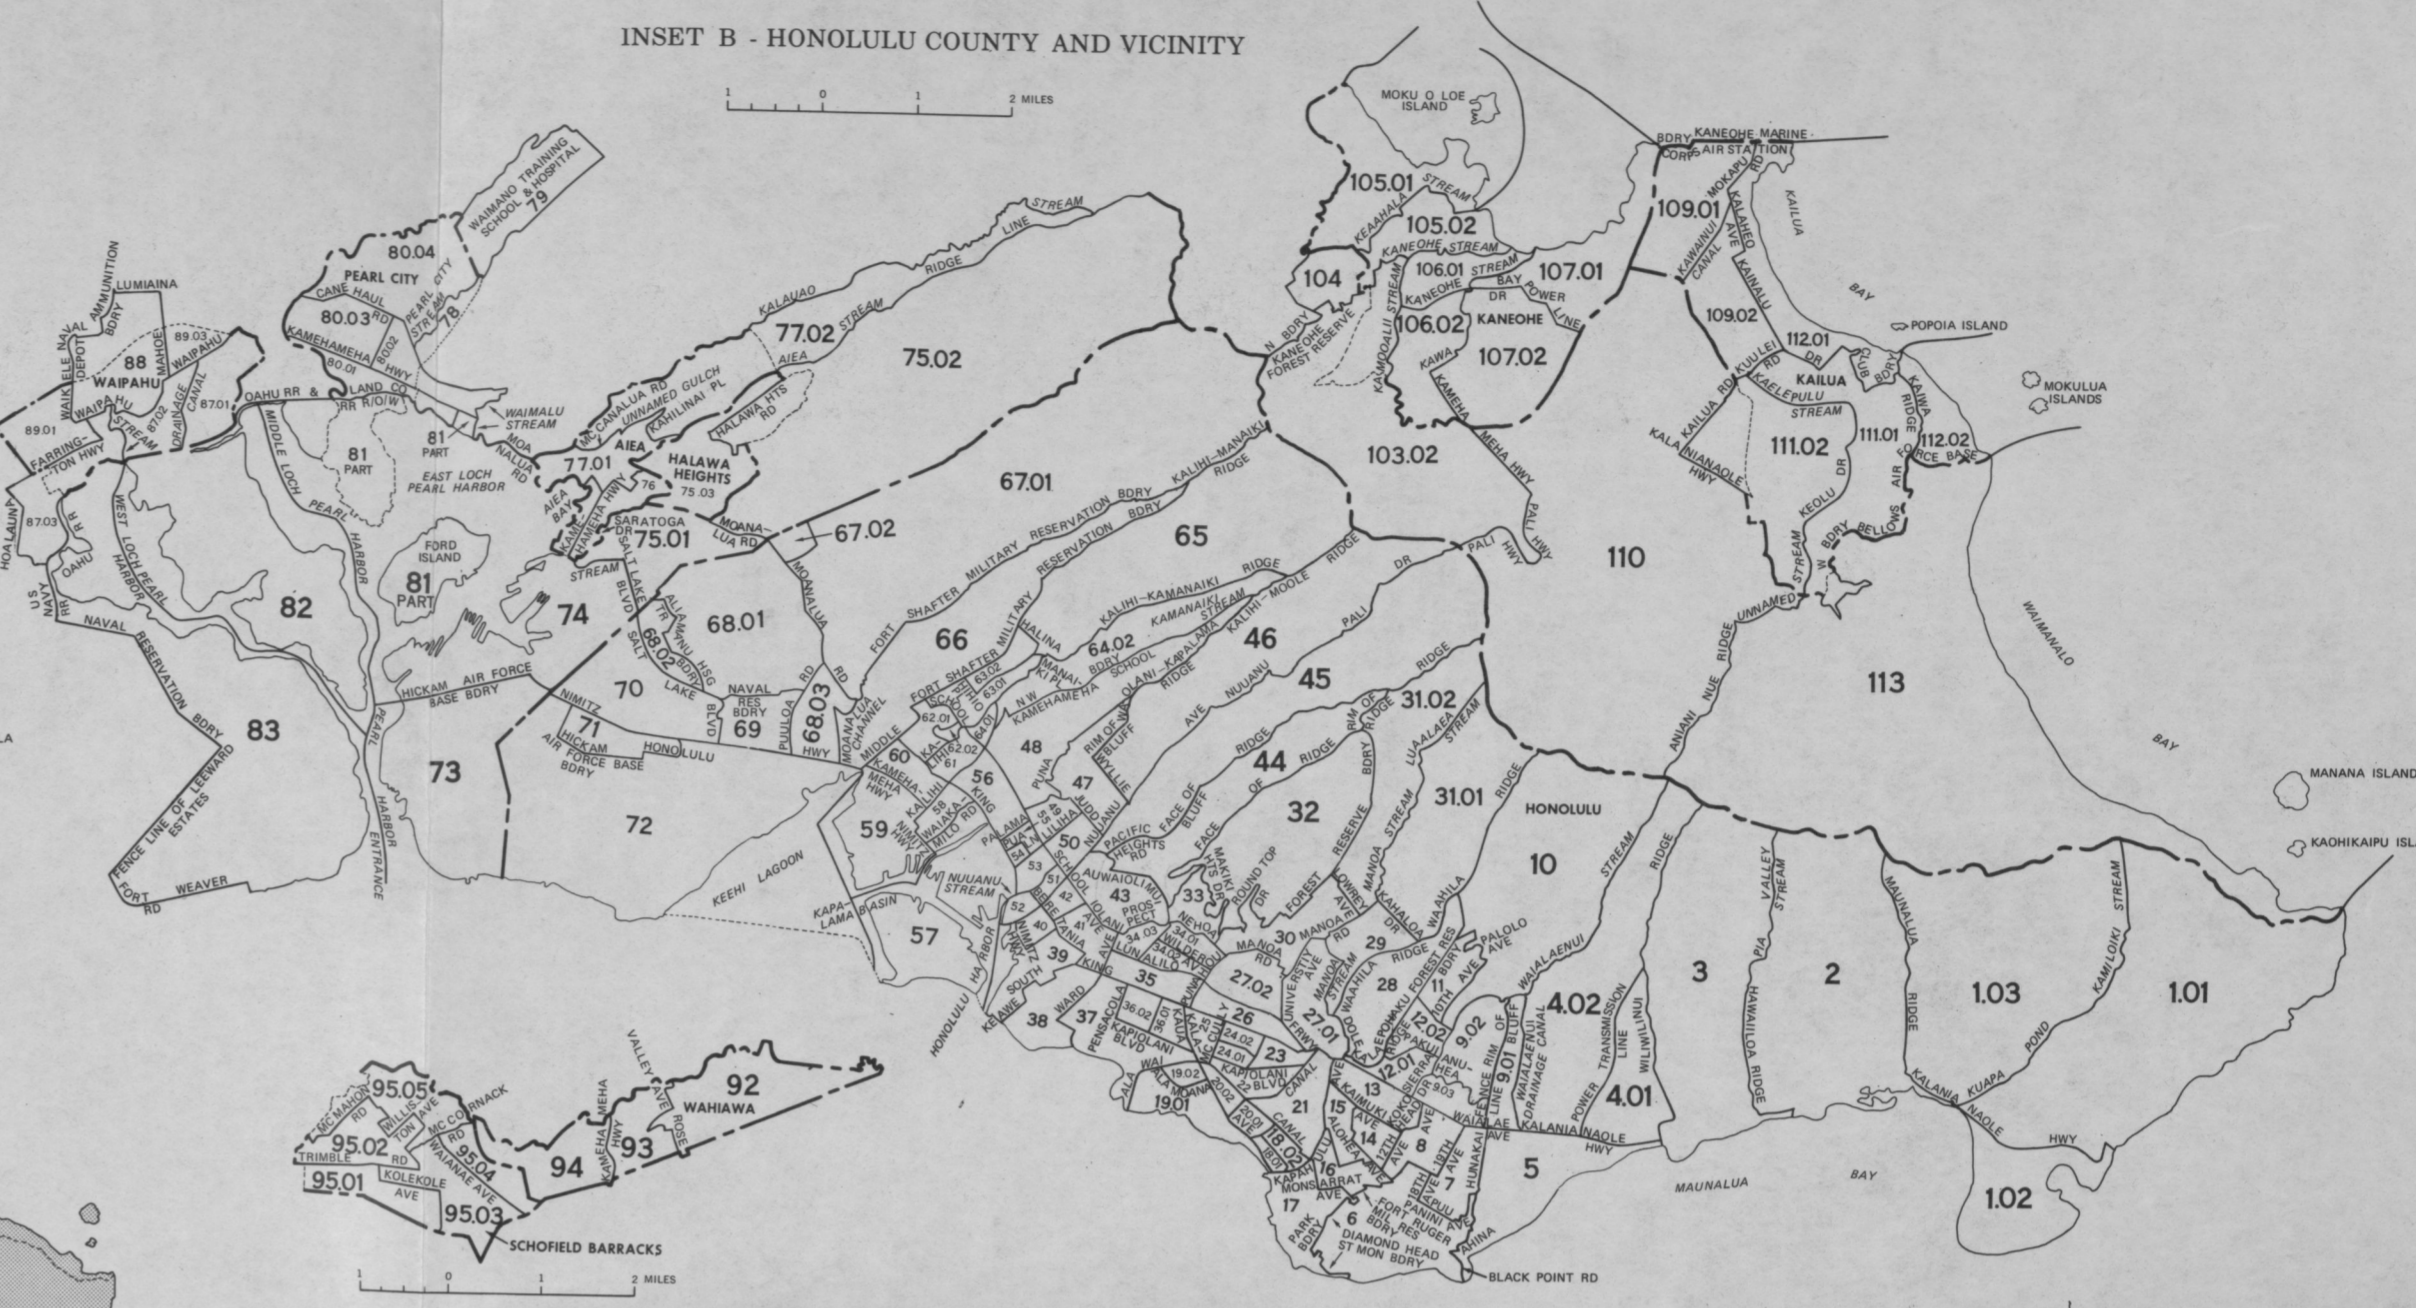

CENSUS TRACTS IN THE HONOLULU, HAWAII SMSA AND ADJACENT AREA

INSET C - WAHIAWA AND SCHOFIELD BARRACKS

INSET D - KAUAI COUNTY

INSET E - MAUI COUNTY

INSET F - KAHULUI AND WAILUKU

INSET G - HAWAII COUNTY

03.223/11:
970/88
181