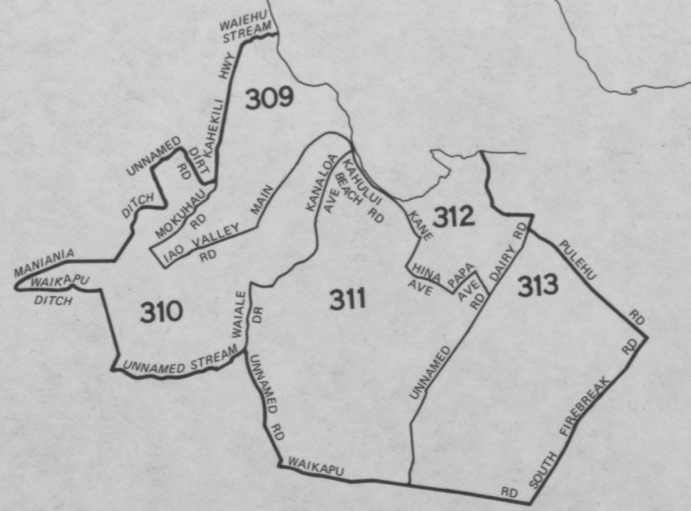

CENSUS TRACTS IN THE HONOLULU, HAWAII SMSA AND ADJACENT AREA

INSET C - WAHIAWA AND SCHOFIELD BARRACKS

INSET D - KAUAI COUNTY

INSET E - MAUI COUNTY

INSET F - KAHULUI AND WAILUKU

INSET G - HAWAII COUNTY

03.223/11:
970/88
181