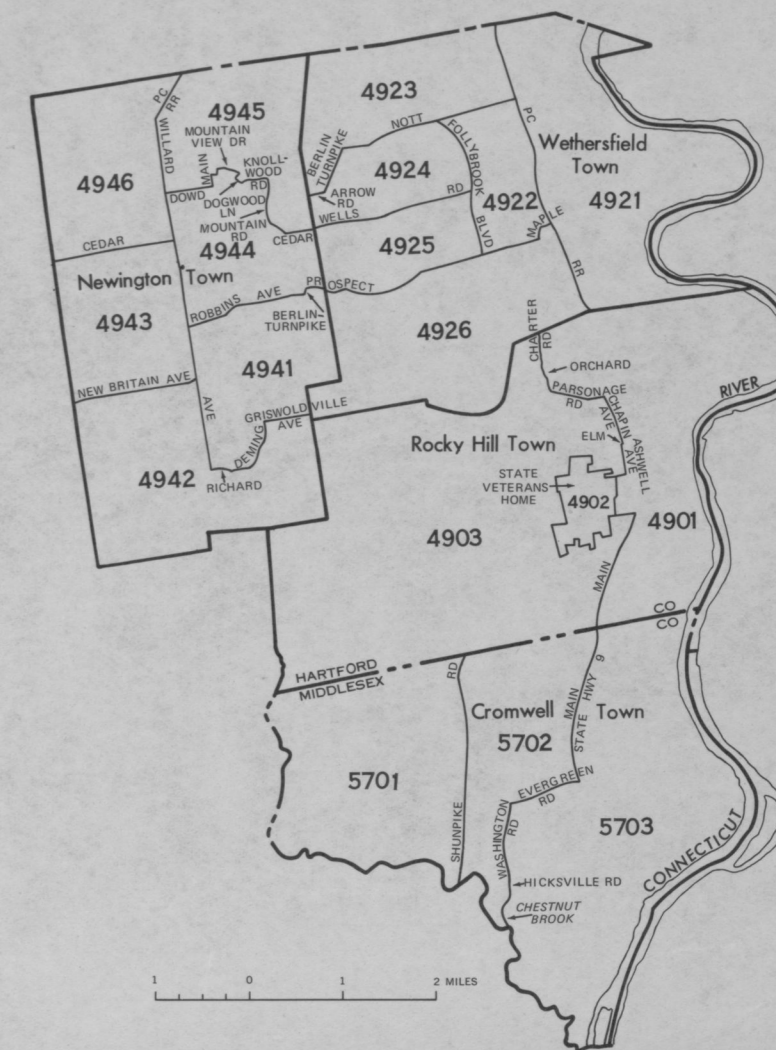

CENSUS TRACTS IN THE HARTFORD, CONN. SMSA AND ADJACENT AREA

INSET B - ENFIELD TOWN

INSET C - WETHERSFIELD TOWN AND VICINITY

INSET A - HARTFORD AND VICINITY

- BOUNDARY SYMBOLS**
- Census Tract Boundaries:
  - State
  - - - County
  - Corporate Limit
  - - - Minor Civil Division
  - Other Tracts
  - Boundaries Which Are Not Tracts:
  - - - Corporate Limit

DOCUMENTS

MICHIGAN STATE UNIVERSITY LIBRARY

03.223/11:  
970/87

1970 Census of Population and Housing  
CENSUS TRACTS  
HARTFORD, CONN.  
STANDARD METROPOLITAN STATISTICAL AREA AND ADJACENT AREA  
Final Report PHC(1)-87