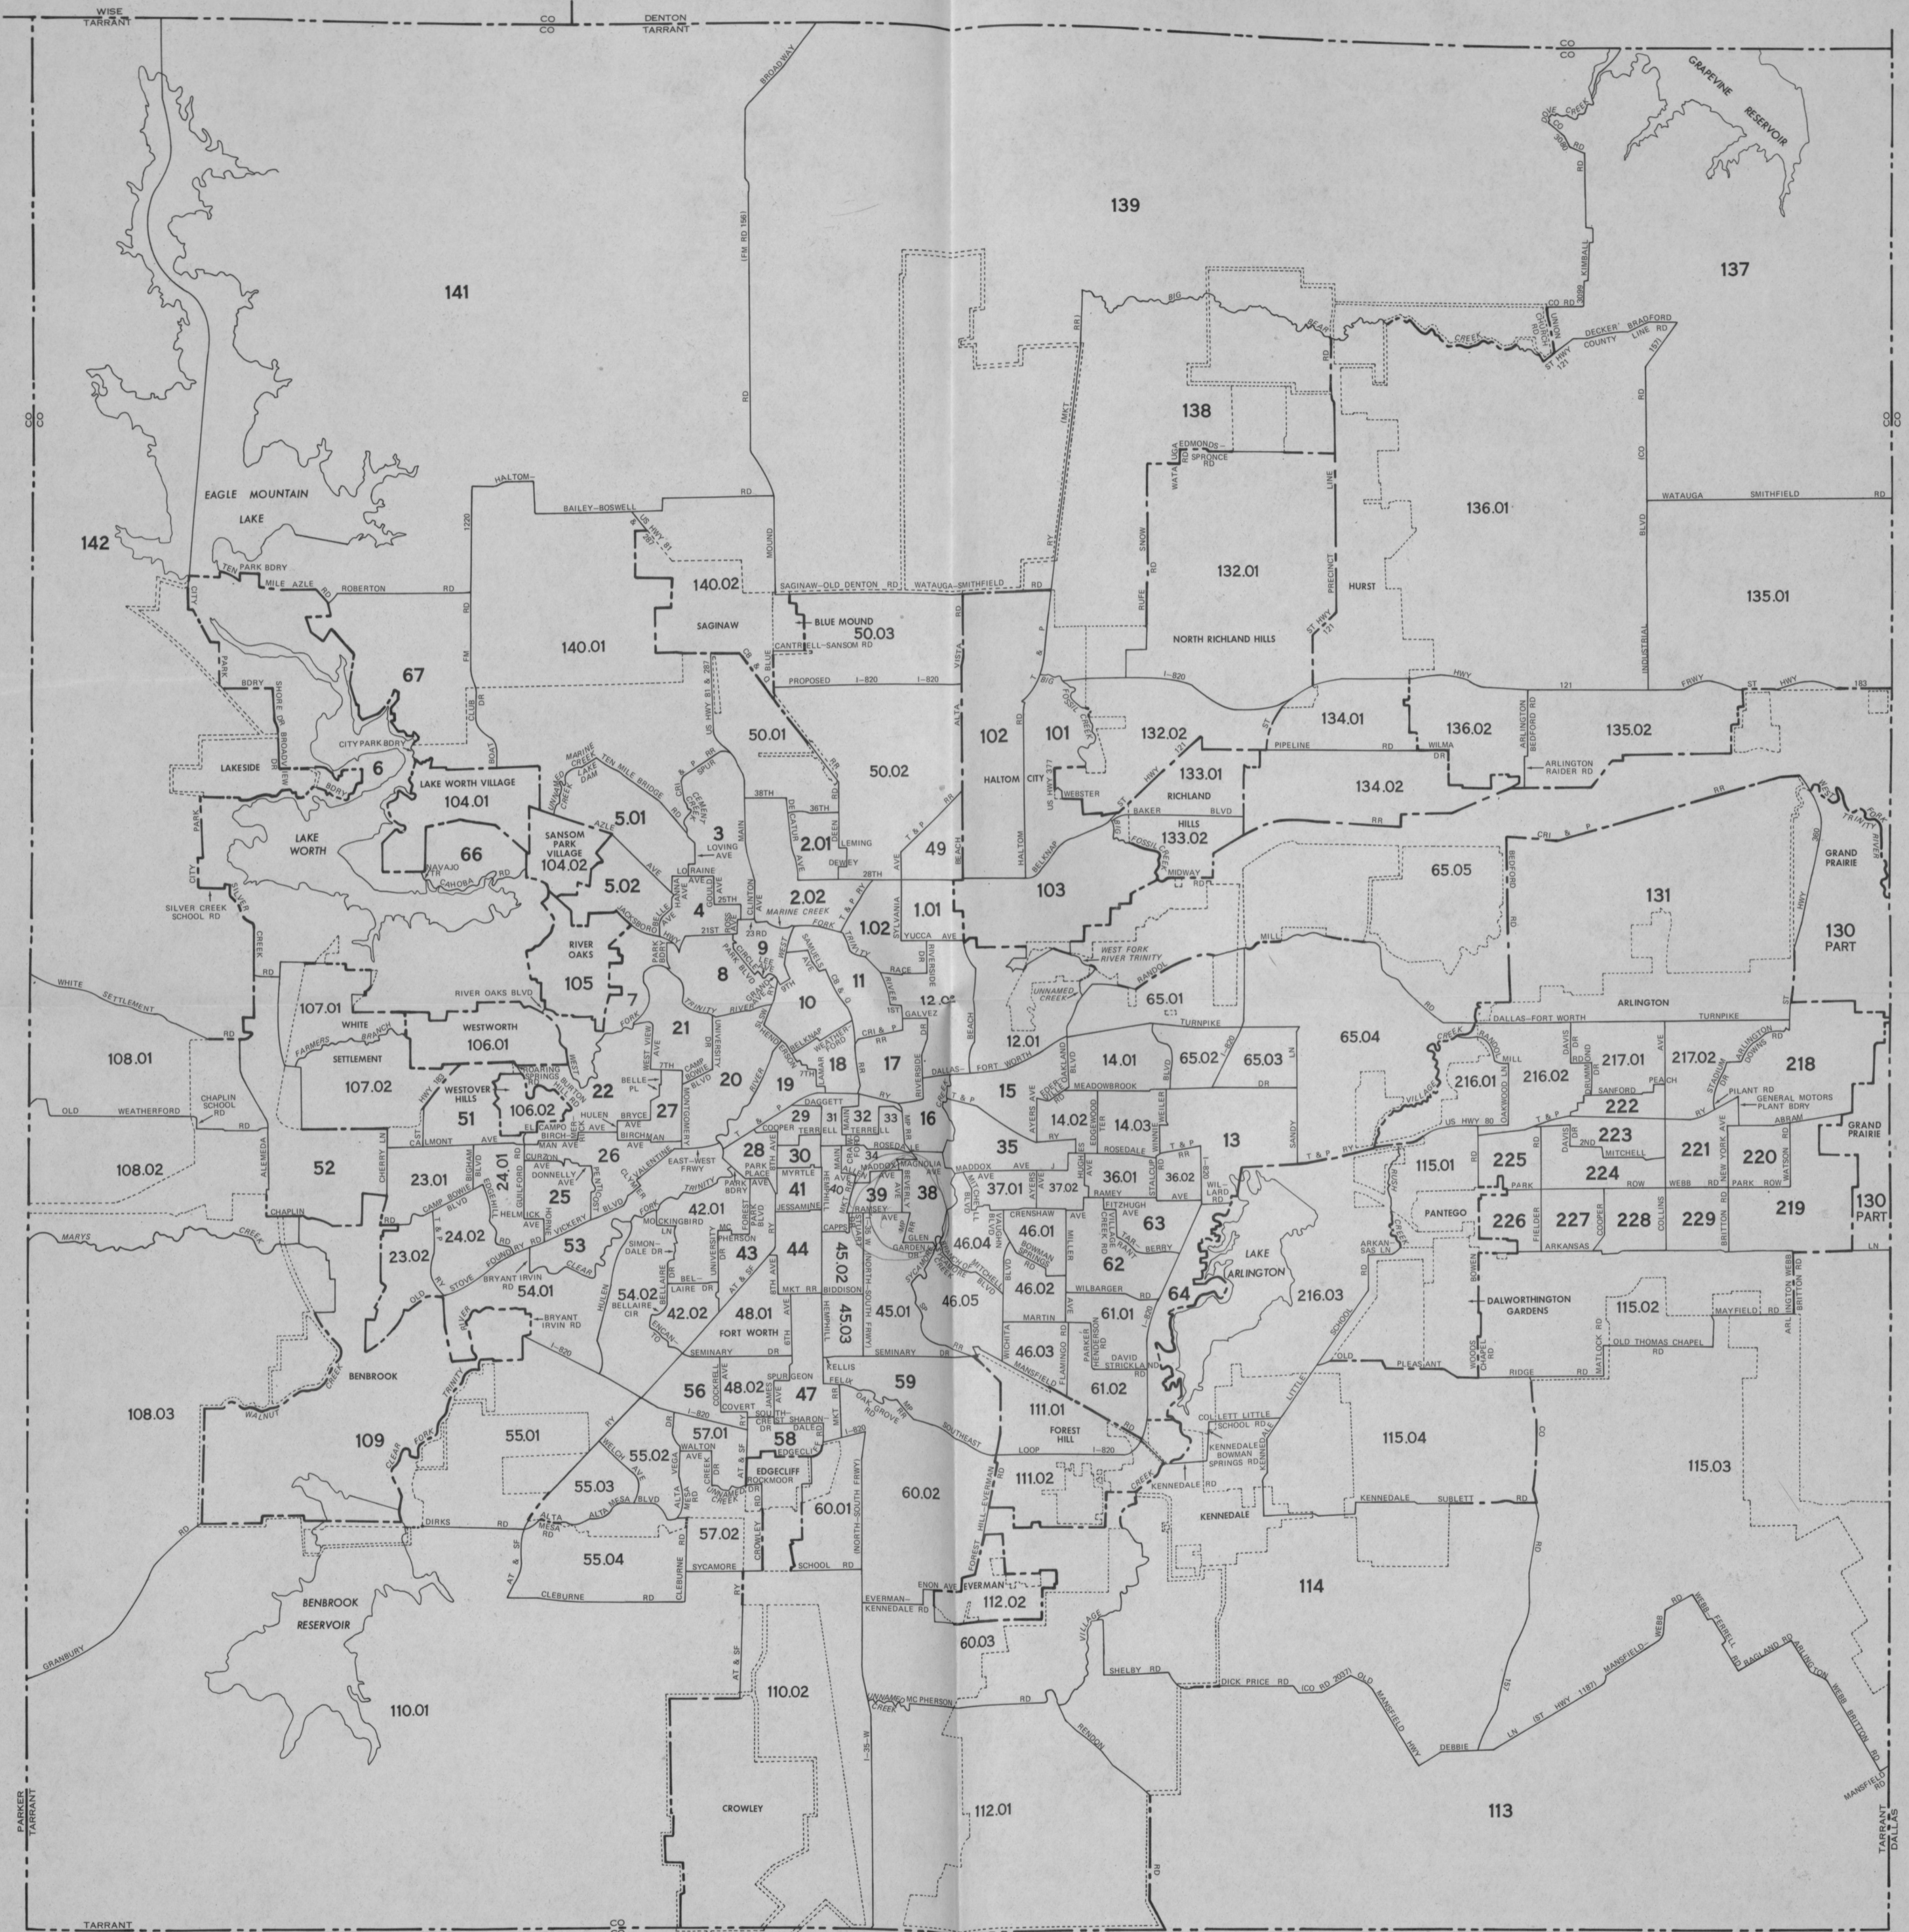

CENSUS TRACTS IN THE FORT WORTH, TEX. SMSA AND ADJACENT AREA

- BOUNDARY SYMBOLS**
- Census Tract Boundaries:
- County
 - Corporate Limit
 - Census County Division
 - Other Tracts
- Boundaries Which Are Not Tracts:
- Corporate Limit
 - Census County Division

INSET B - WEATHERFORD AREA

INSET C - CLEBURNE AND VICINITY

C3:223/11
970/74
1081

AMERICAN STATE UNIVERSITY
LIBRARY
DOCUMENTS

CENSUS TRACTS IN THE FORT WORTH, TEX. SMSA AND ADJACENT AREA
 INSET A - FORT WORTH AND VICINITY