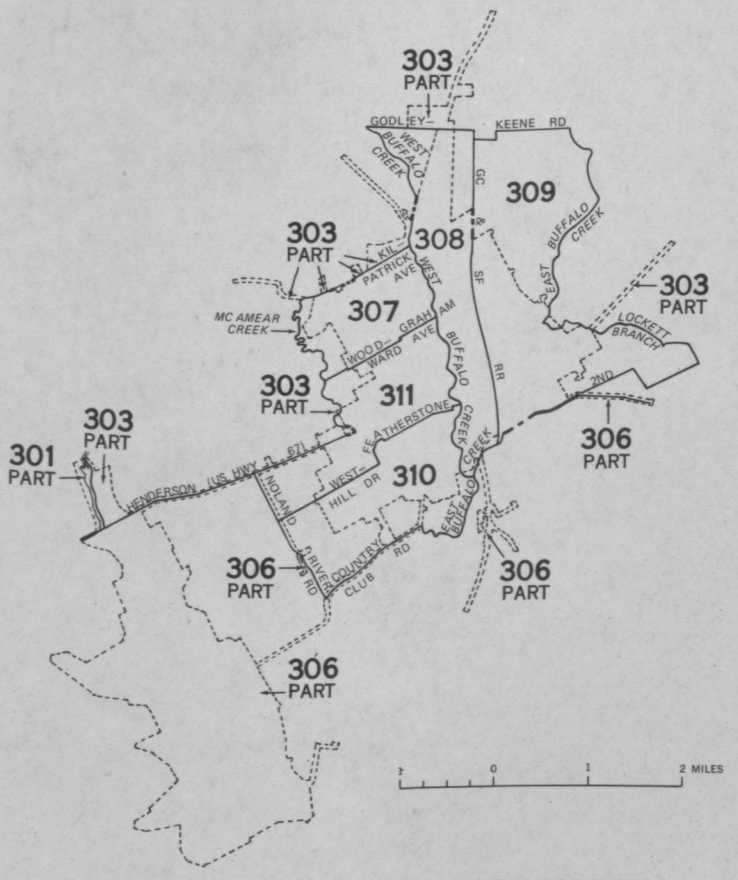

CENSUS TRACTS IN THE FORT WORTH, TEX. SMSA AND ADJACENT AREA

- BOUNDARY SYMBOLS**
- Census Tract Boundaries:
- County
 - Corporate Limit
 - Census County Division
 - Other Tracts
- Boundaries Which Are Not Tracts:
- Corporate Limit
 - Census County Division

INSET B - WEATHERFORD AREA

INSET C - CLEBURNE AND VICINITY

C3:223/11
970/74
1081

AMERICAN STATE UNIVERSITY
LIBRARY
DOCUMENTS

CENSUS TRACTS IN THE FORT WORTH, TEX. SMSA AND ADJACENT AREA
 INSET A - FORT WORTH AND VICINITY