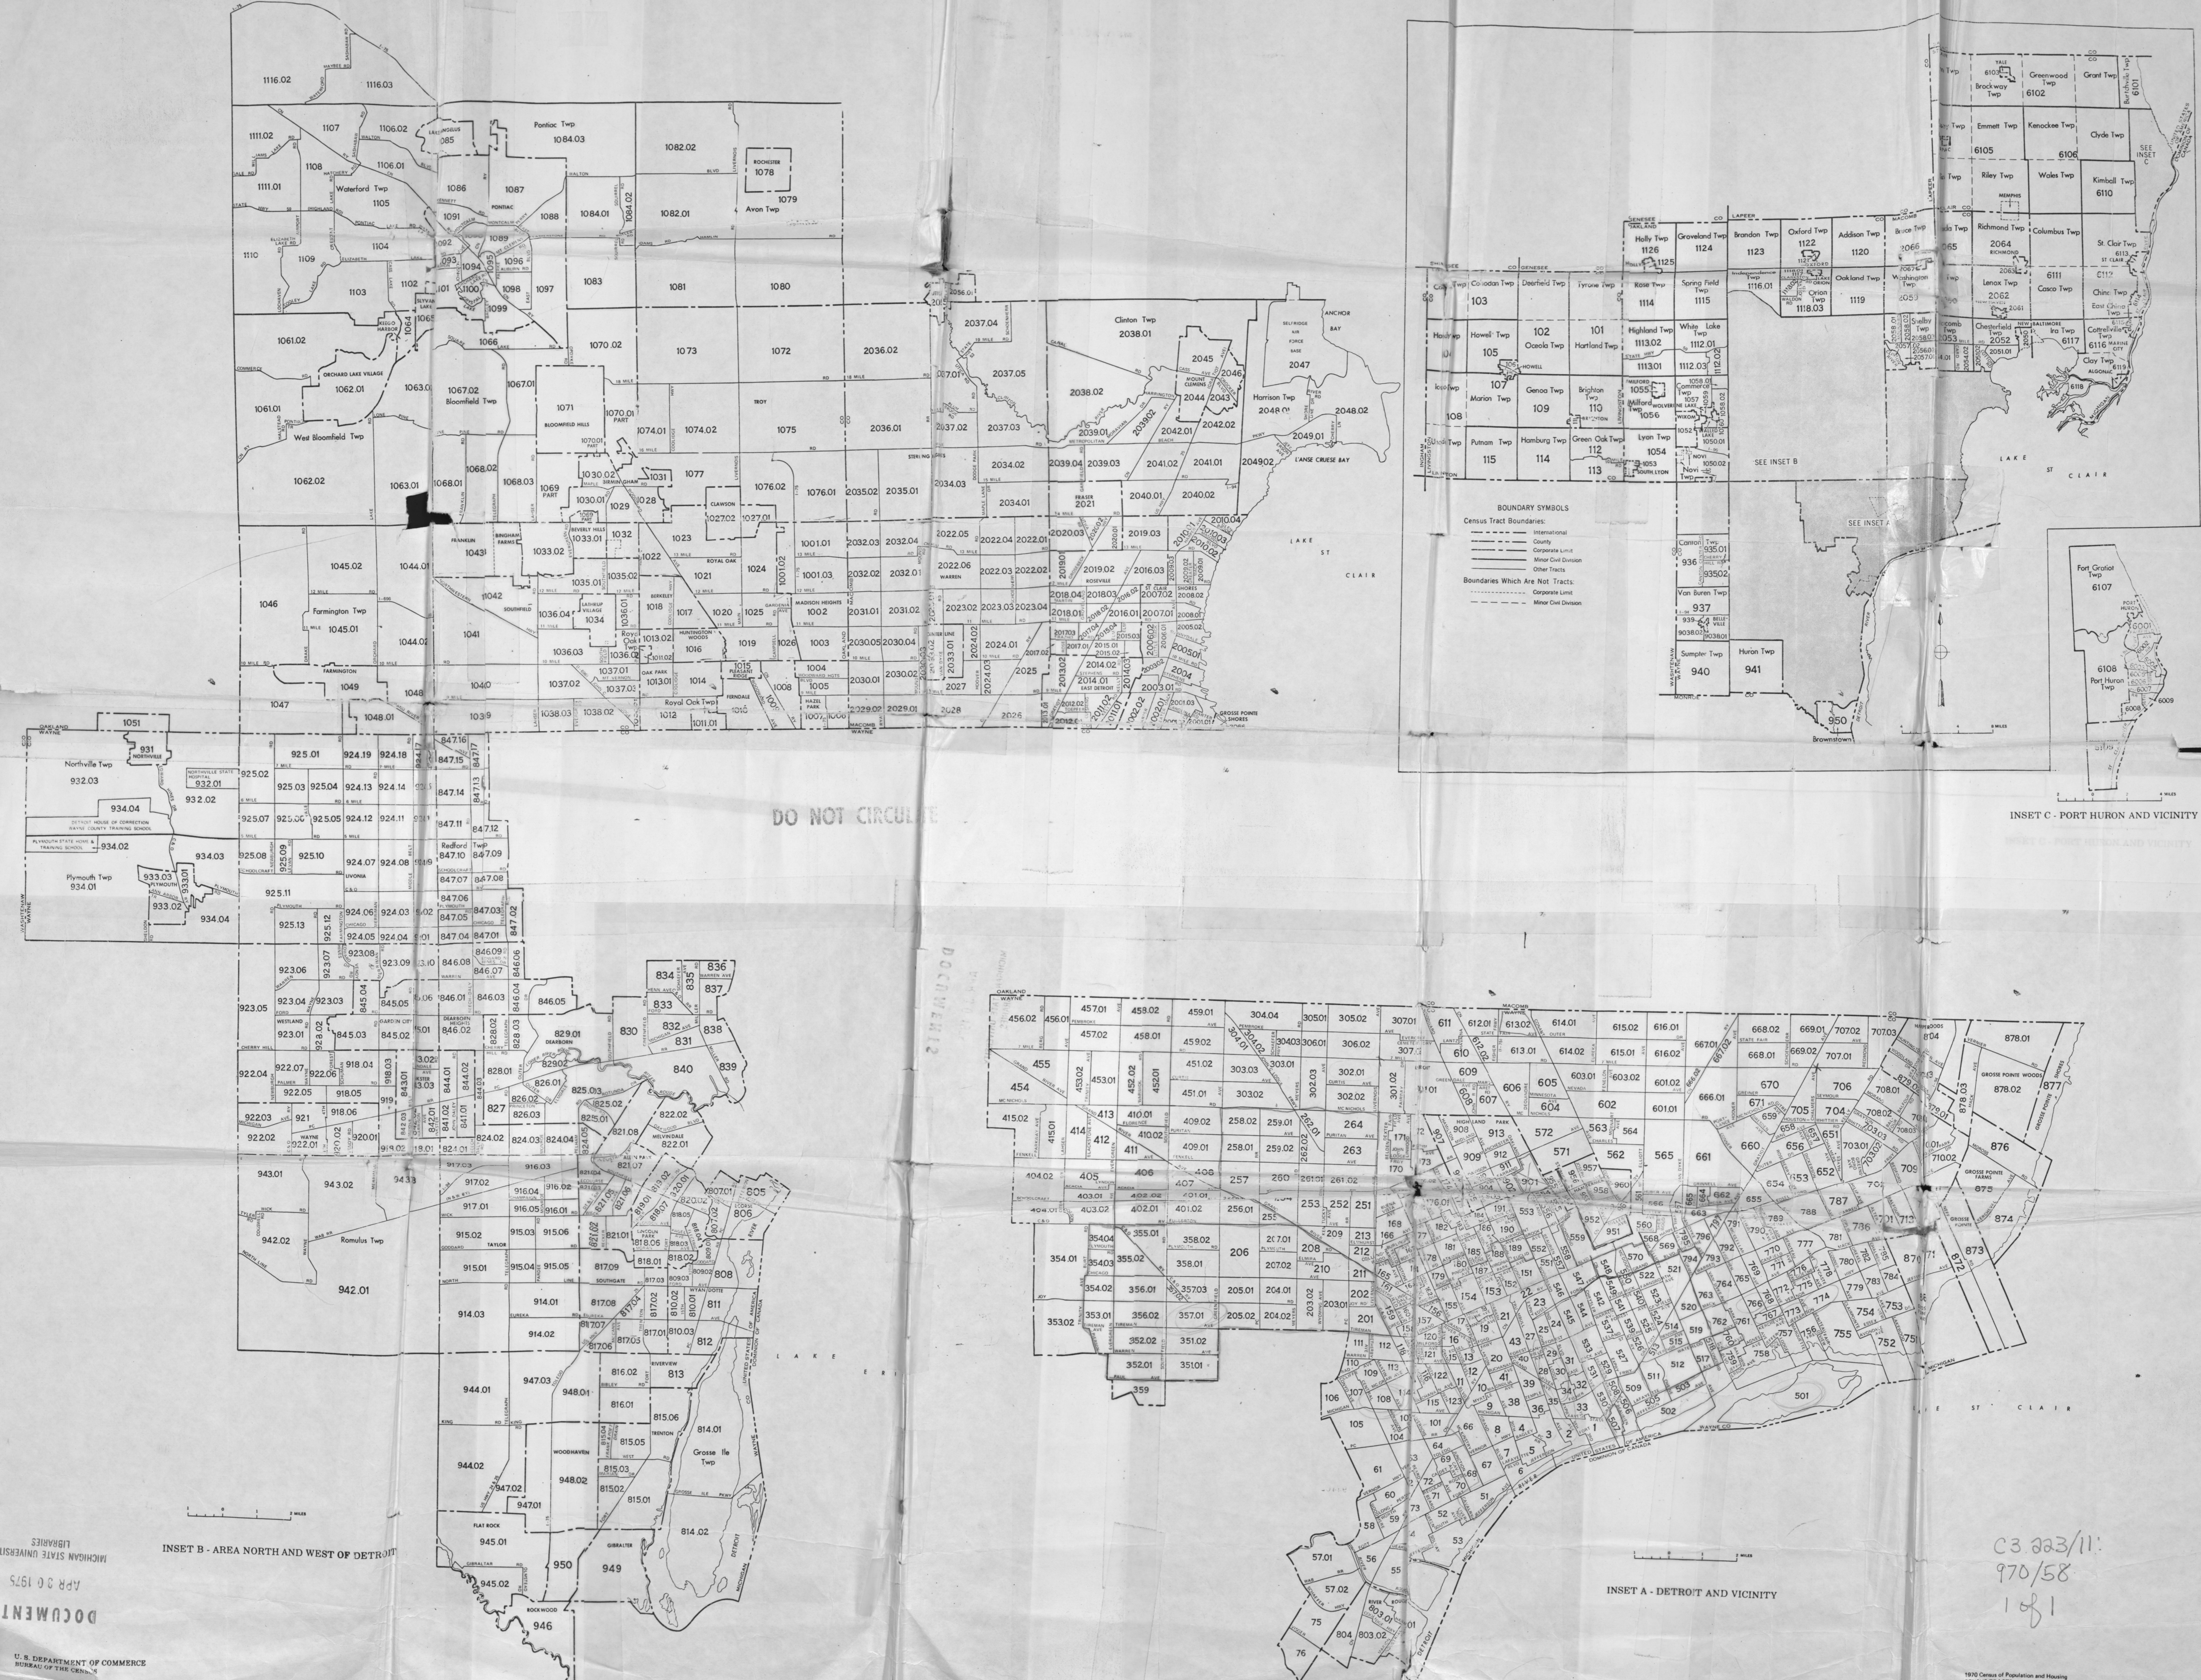

CENSUS TRACTS IN THE DETROIT, MICH. SMSA AND ADJACENT AREA

BOUNDARY SYMBOLS
 Census Tract Boundaries:
 - International
 - County
 - Corporate Limit
 - Minor Civil Division
 - Other Tracts
 - Waterways Which Are Not in Contact with Other Waters
 - Minor Civil Division

INSET B - AREA NORTH AND WEST OF DETROIT

INSET A - DETROIT AND VICINITY

INSET C - PORT HURON AND VICINITY

C3.223/11
 970/58
 1 of 1
 copy 4

CENSUS TRACTS IN THE DETROIT, MICH. SMSA AND ADJACENT AREA

DO NOT CIRCULATE

DOCUMENTS

INSET B - AREA NORTH AND WEST OF DETROIT

INSET A - DETROIT AND VICINITY

INSET C - PORT HURON AND VICINITY

APR 30 1975
MICHIGAN STATE UNIVERSITY LIBRARIES

C3. 223/11:
970/58
181