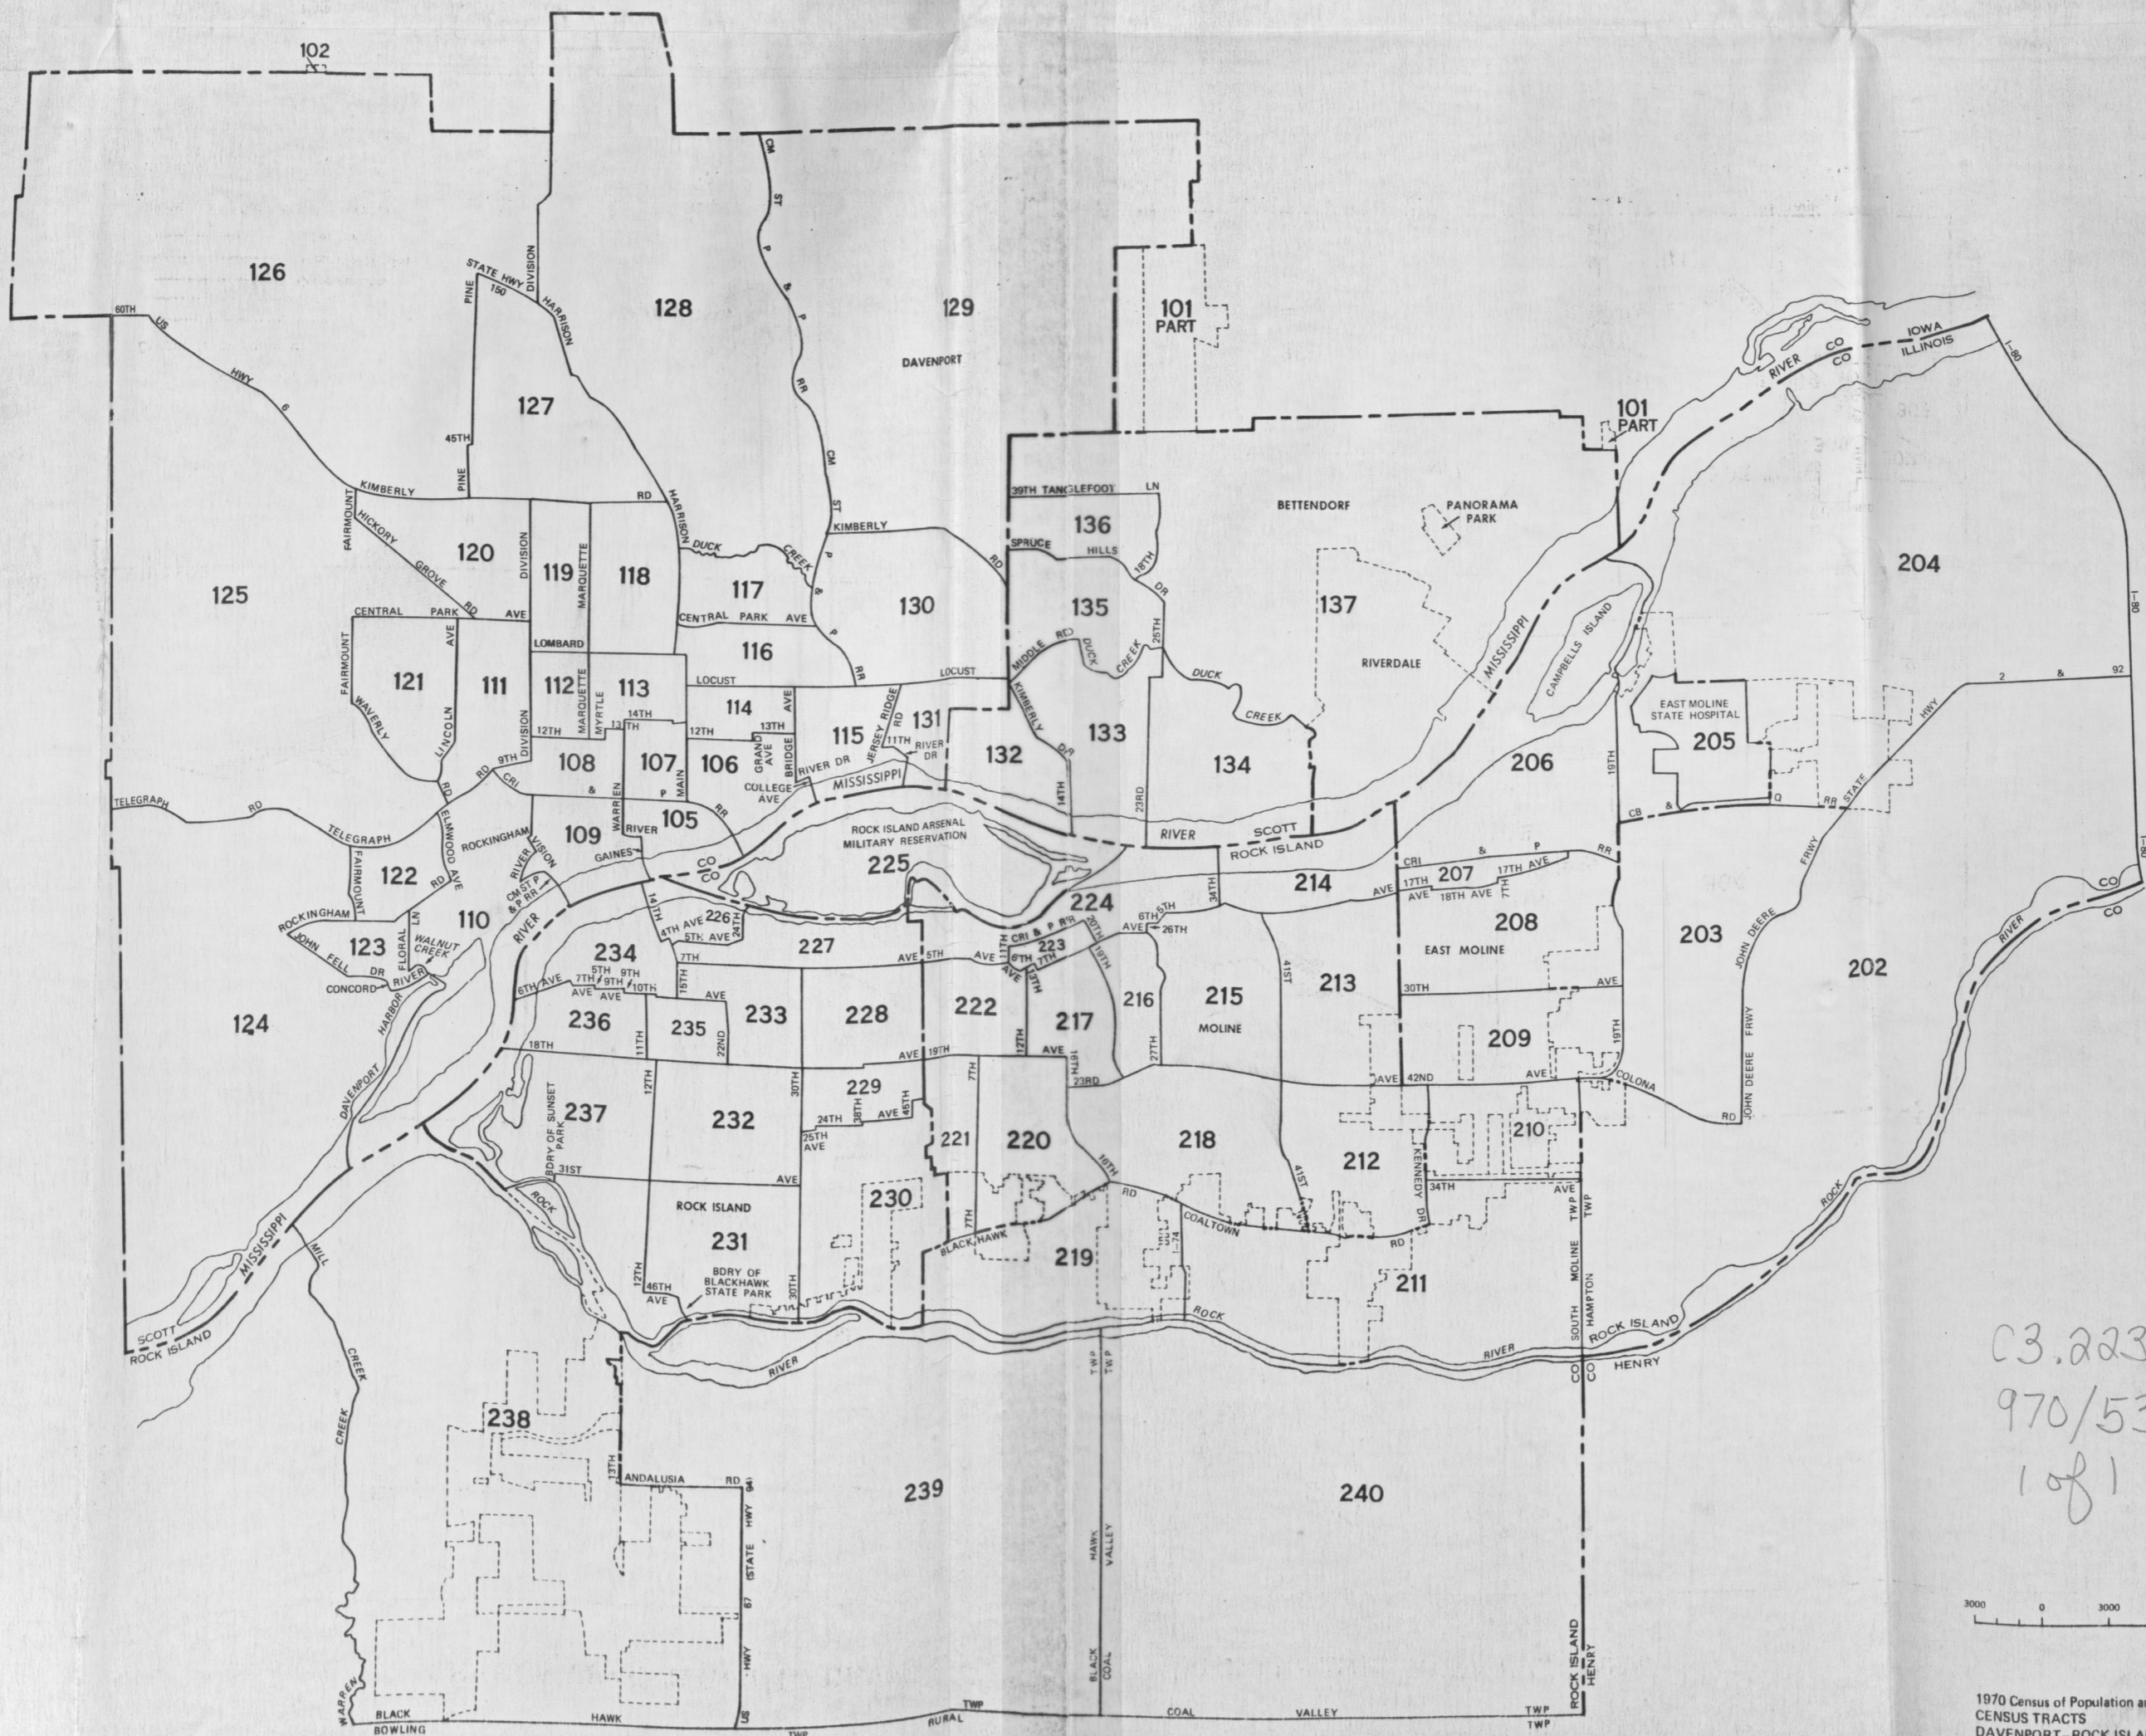

CENSUS TRACTS IN THE DAVENPORT-ROCK ISLAND-MOLINE, IOWA-ILL. SMSA

C3.223/11  
970/53  
1081

3000 0 3000 6000 FEET