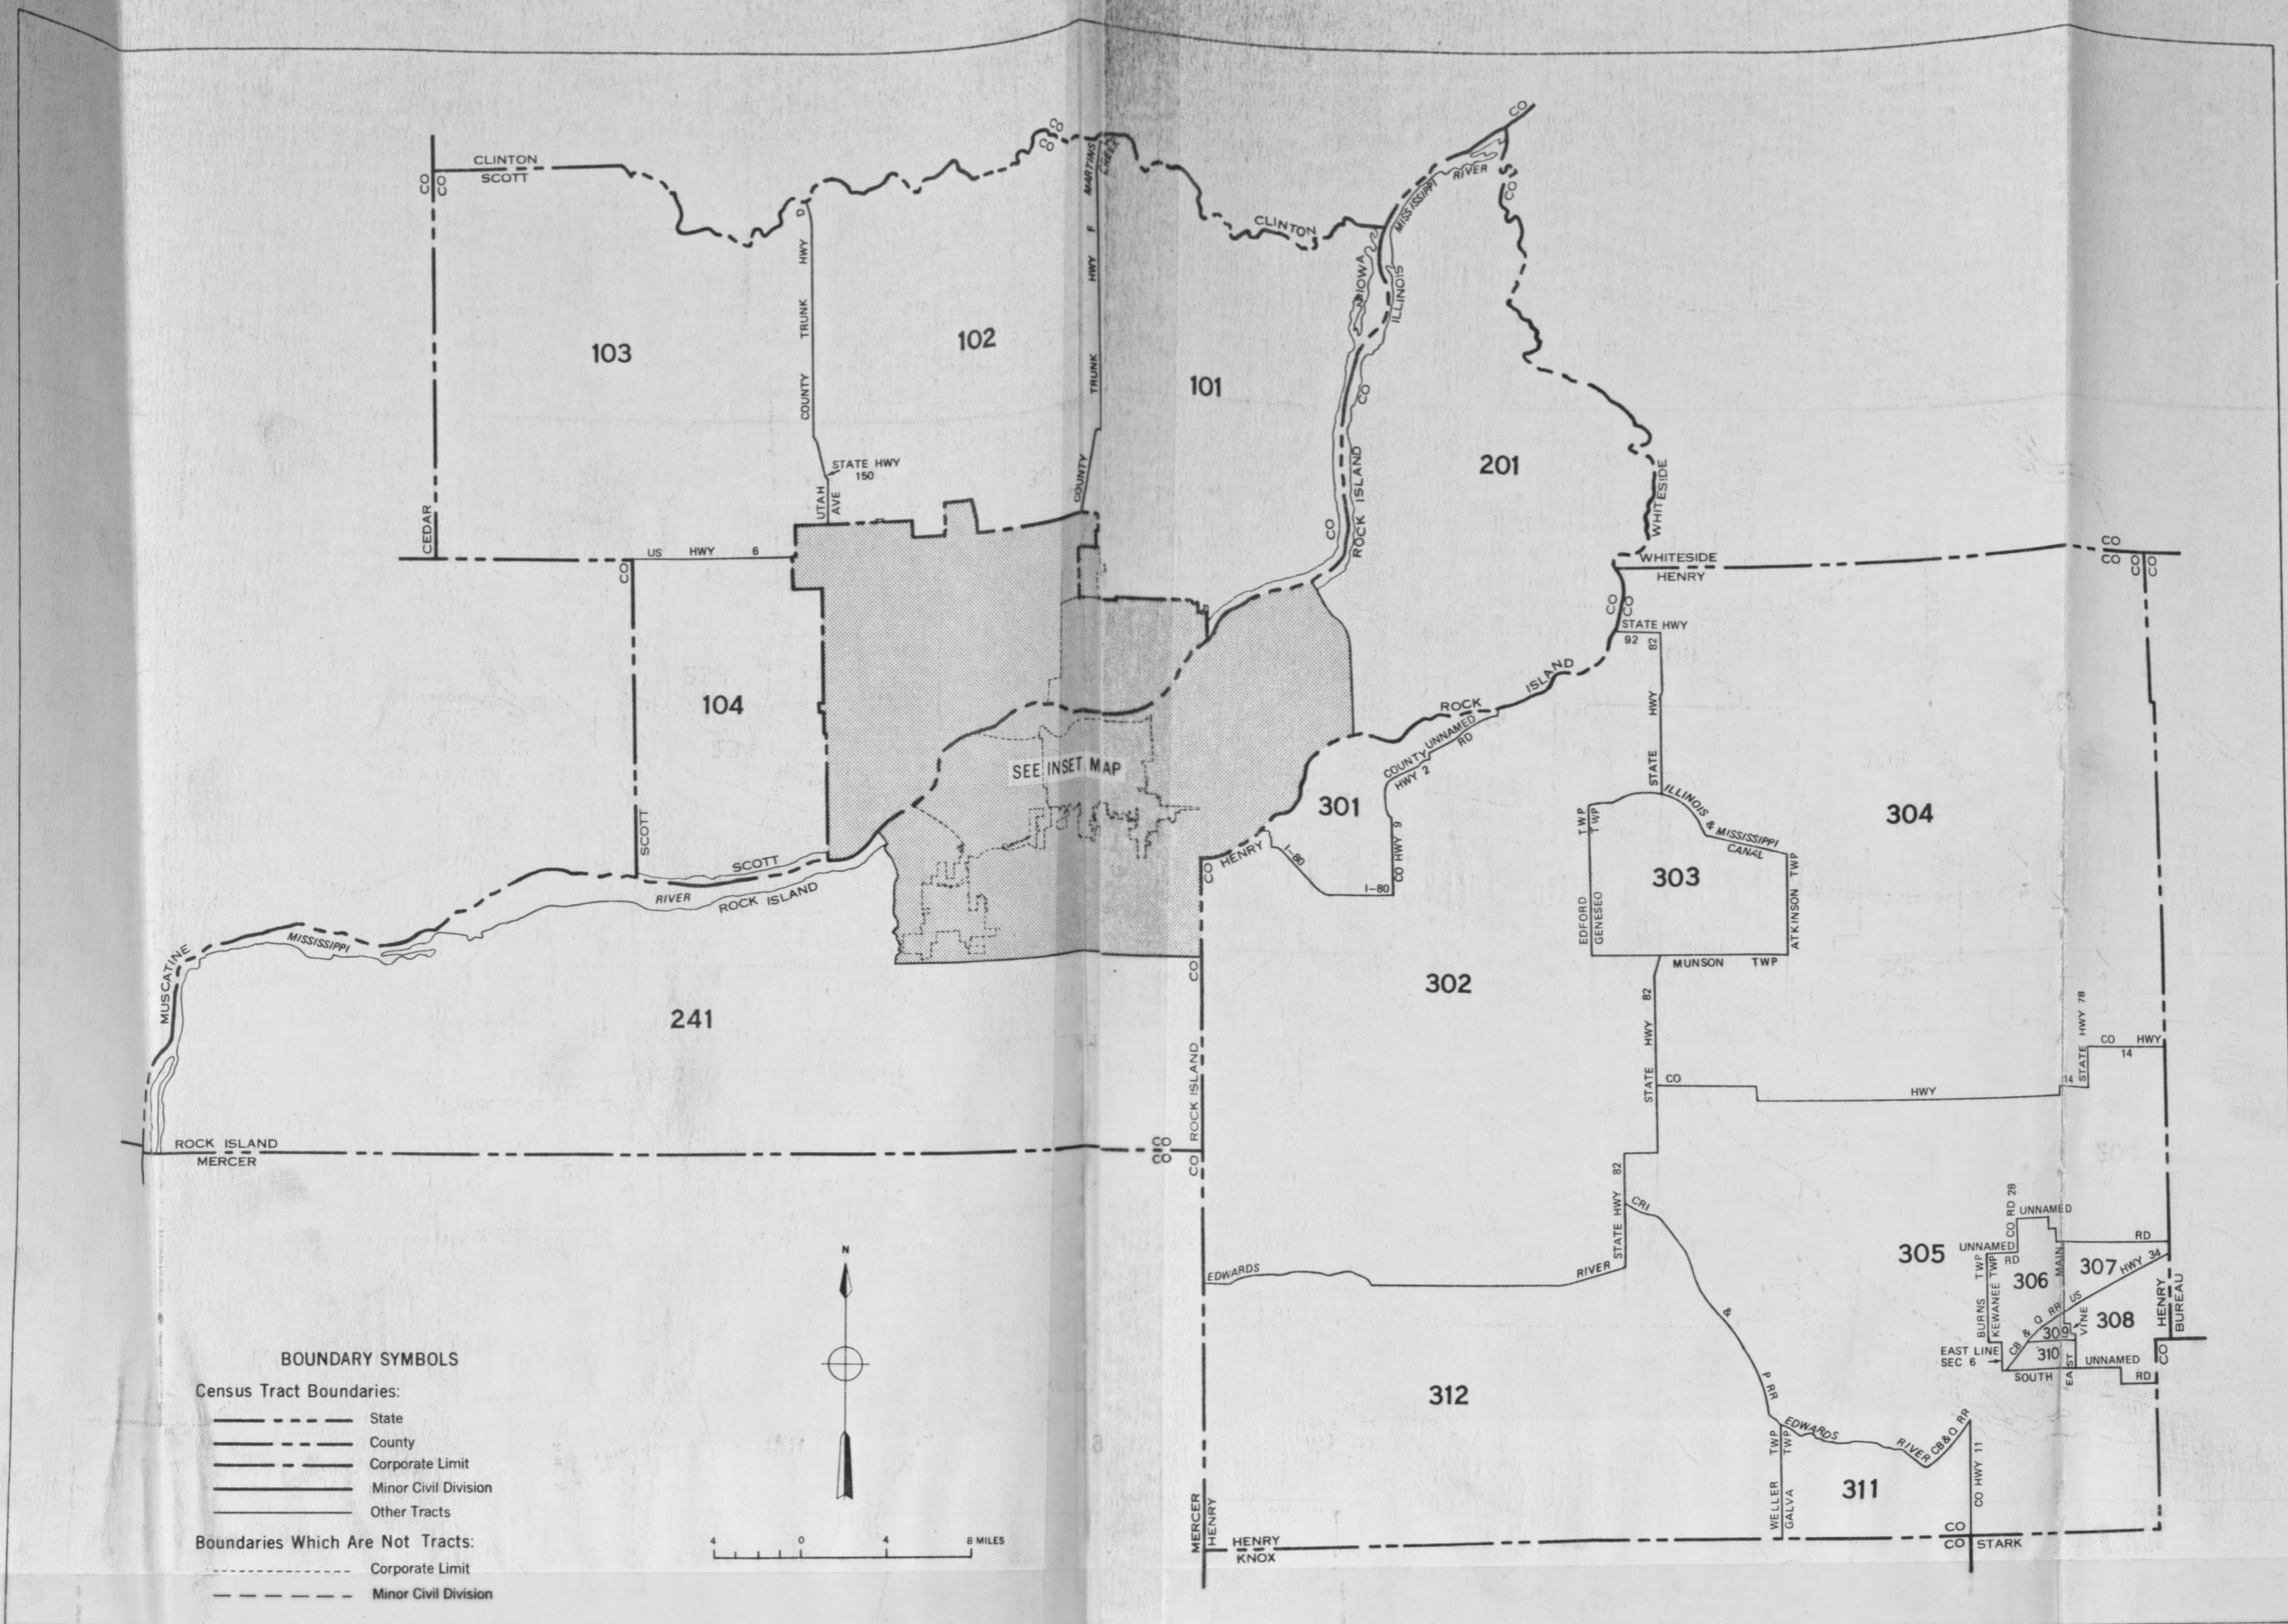

CENSUS TRACTS IN THE DAVENPORT-ROCK ISLAND-MOLINE, IOWA-ILL. SMSA

C3.223/11  
970/53  
1081

3000 0 3000 6000 FEET