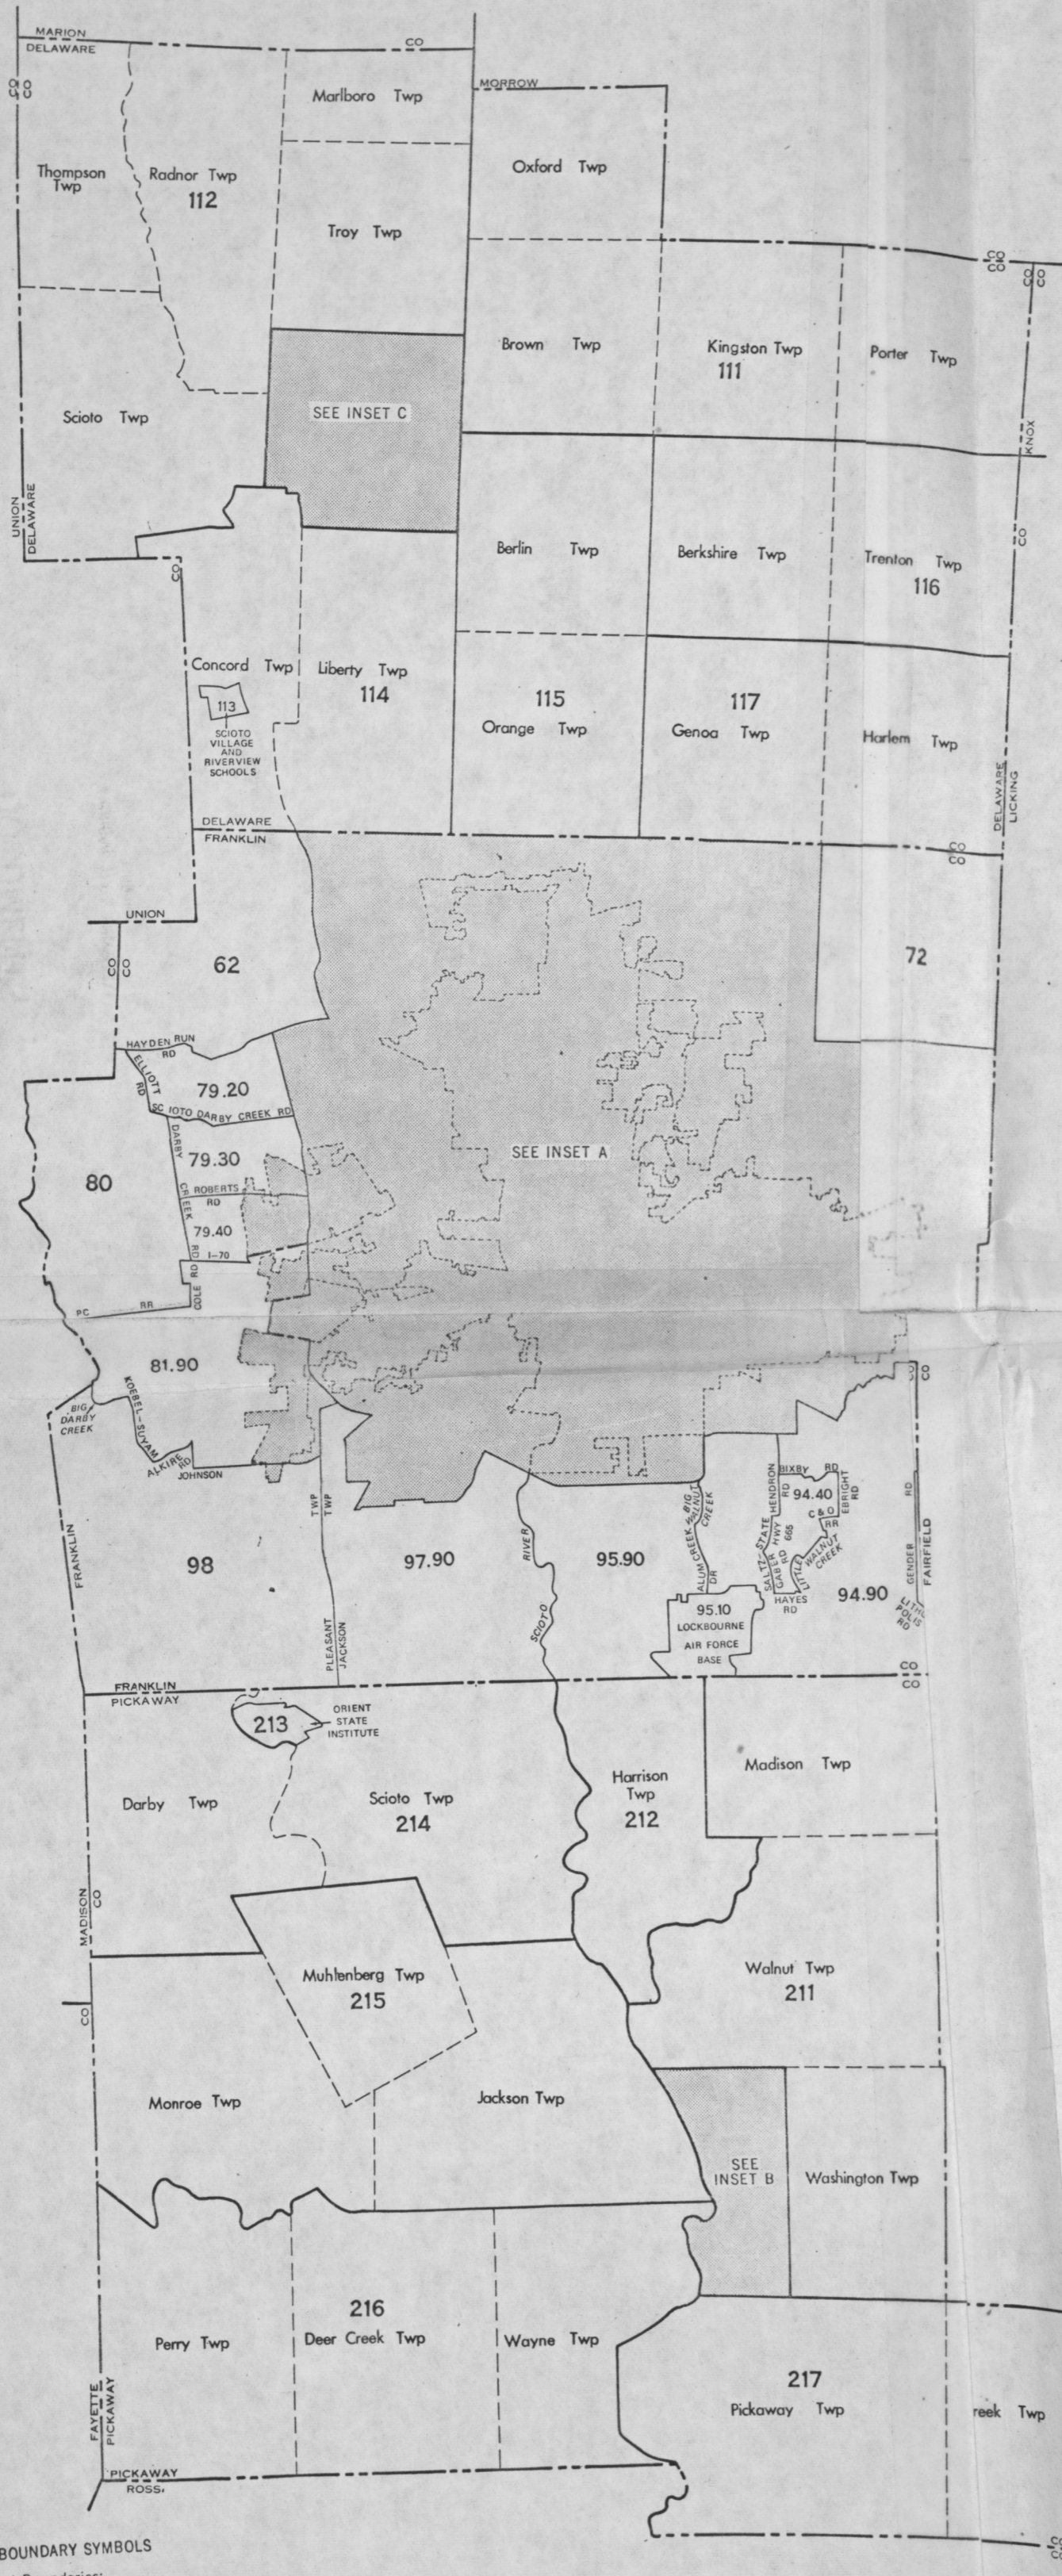

CENSUS TRACTS IN THE COLUMBUS, OHIO SMSA

INSET C - DELAWARE TOWNSHIP

INSET B - CIRCLEVILLE TOWNSHIP

- BOUNDARY SYMBOLS**
- Census Tract Boundaries:
- County
 - Corporate Limit
 - Minor Civil Division
 - Other Tracts
- Boundaries Which Are Not Tracts:
- Corporate Limit
 - Minor Civil Division

C3.223/11
970/50
1 of 2

CENSUS TRACTS IN THE COLUMBUS, OHIO SMSA
 INSET A - COLUMBUS AND VICINITY

C3.223/11
 970/50
 2 of 2