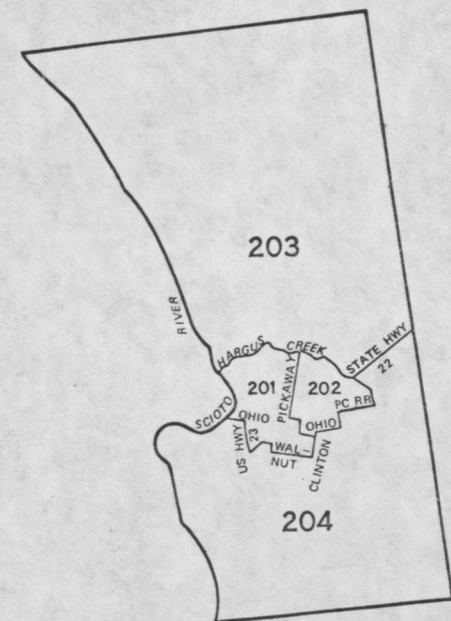

CENSUS TRACTS IN THE COLUMBUS, OHIO SMSA

INSET C - DELAWARE TOWNSHIP

INSET B - CIRCLEVILLE TOWNSHIP

- BOUNDARY SYMBOLS**
- Census Tract Boundaries:
- County
 - Corporate Limit
 - Minor Civil Division
 - Other Tracts
- Boundaries Which Are Not Tracts:
- Corporate Limit
 - Minor Civil Division

C3.223/11
970/50
1 of 2

CENSUS TRACTS IN THE COLUMBUS, OHIO SMSA
 INSET A - COLUMBUS AND VICINITY

C3.223/11
 970/50
 2 of 2