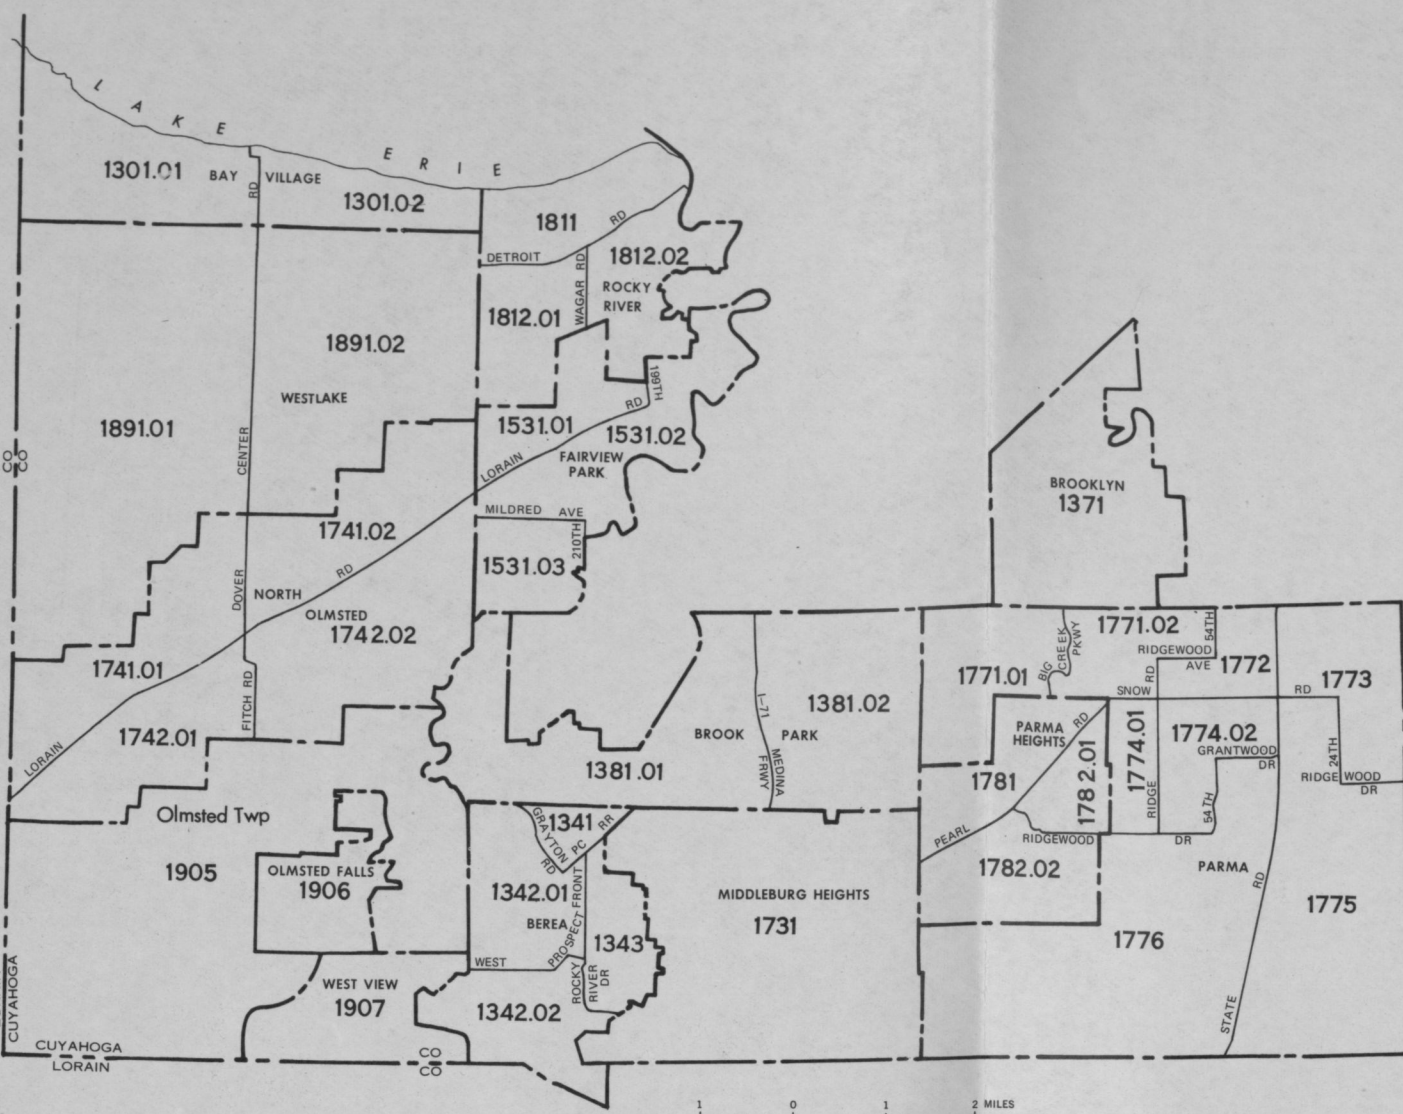

CENSUS TRACTS IN THE CLEVELAND, OHIO SMSA

INSET B - BRUNSWICK AND VICINITY

INSET C - EASTERN CUYAHOGA COUNTY

**BOUNDARY SYMBOLS**  
 Census Tract Boundaries:  
 - - - - - County  
 = Corporate Limit  
 = Minor Civil Division  
 = Other Tracts  
 Boundaries Which Are Not Tracts:  
 = Corporate Limit  
 = Minor Civil Division

C3.223/11:  
 970/45  
 1082

CENSUS TRACTS IN THE CLEVELAND, OHIO SMSA

INSET D - WESTERN CUYAHOGA COUNTY

INSET F - MENTOR AND VICINITY

INSET E - WADSWORTH AND VICINITY

INSET A - CLEVELAND AND VICINITY

C3.223/11:  
970/45  
2 of 2