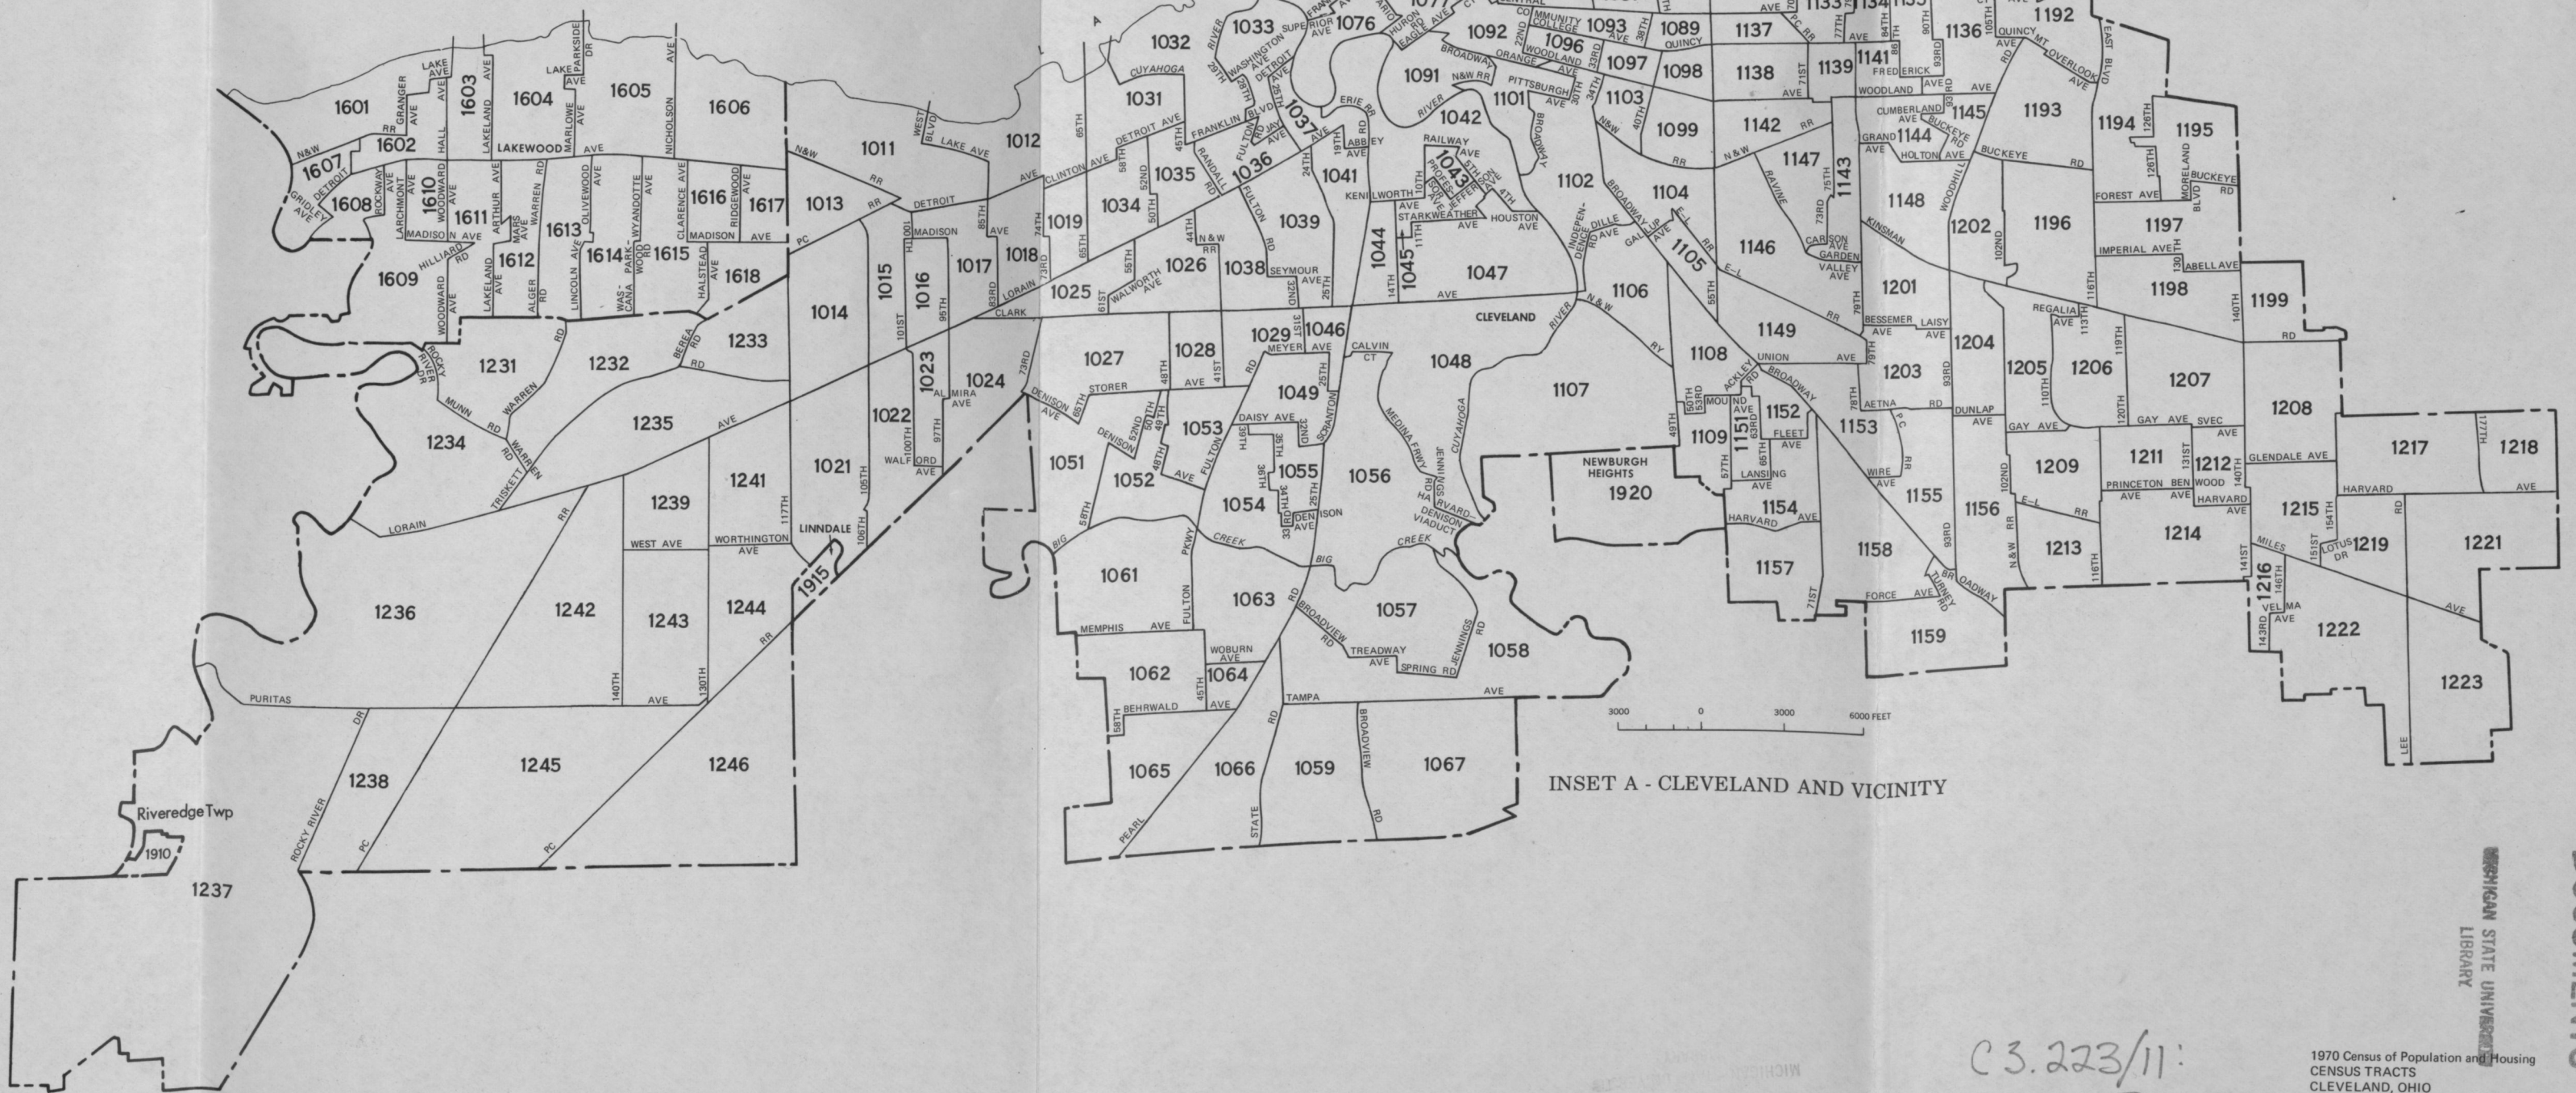

CENSUS TRACTS IN THE CLEVELAND, OHIO SMSA

INSET B - BRUNSWICK AND VICINITY

INSET C - EASTERN CUYAHOGA COUNTY

**BOUNDARY SYMBOLS**  
 Census Tract Boundaries:  
 - - - - - County  
 = Corporate Limit  
 = Minor Civil Division  
 = Other Tracts  
 Boundaries Which Are Not Tracts:  
 = Corporate Limit  
 = Minor Civil Division

C3.223/11:  
 970/45  
 1082

CENSUS TRACTS IN THE CLEVELAND, OHIO SMSA

INSET D - WESTERN CUYAHOGA COUNTY

INSET F - MENTOR AND VICINITY

INSET E - WADSWORTH AND VICINITY

INSET A - CLEVELAND AND VICINITY

C3.223/11:  
970/45  
2 of 2