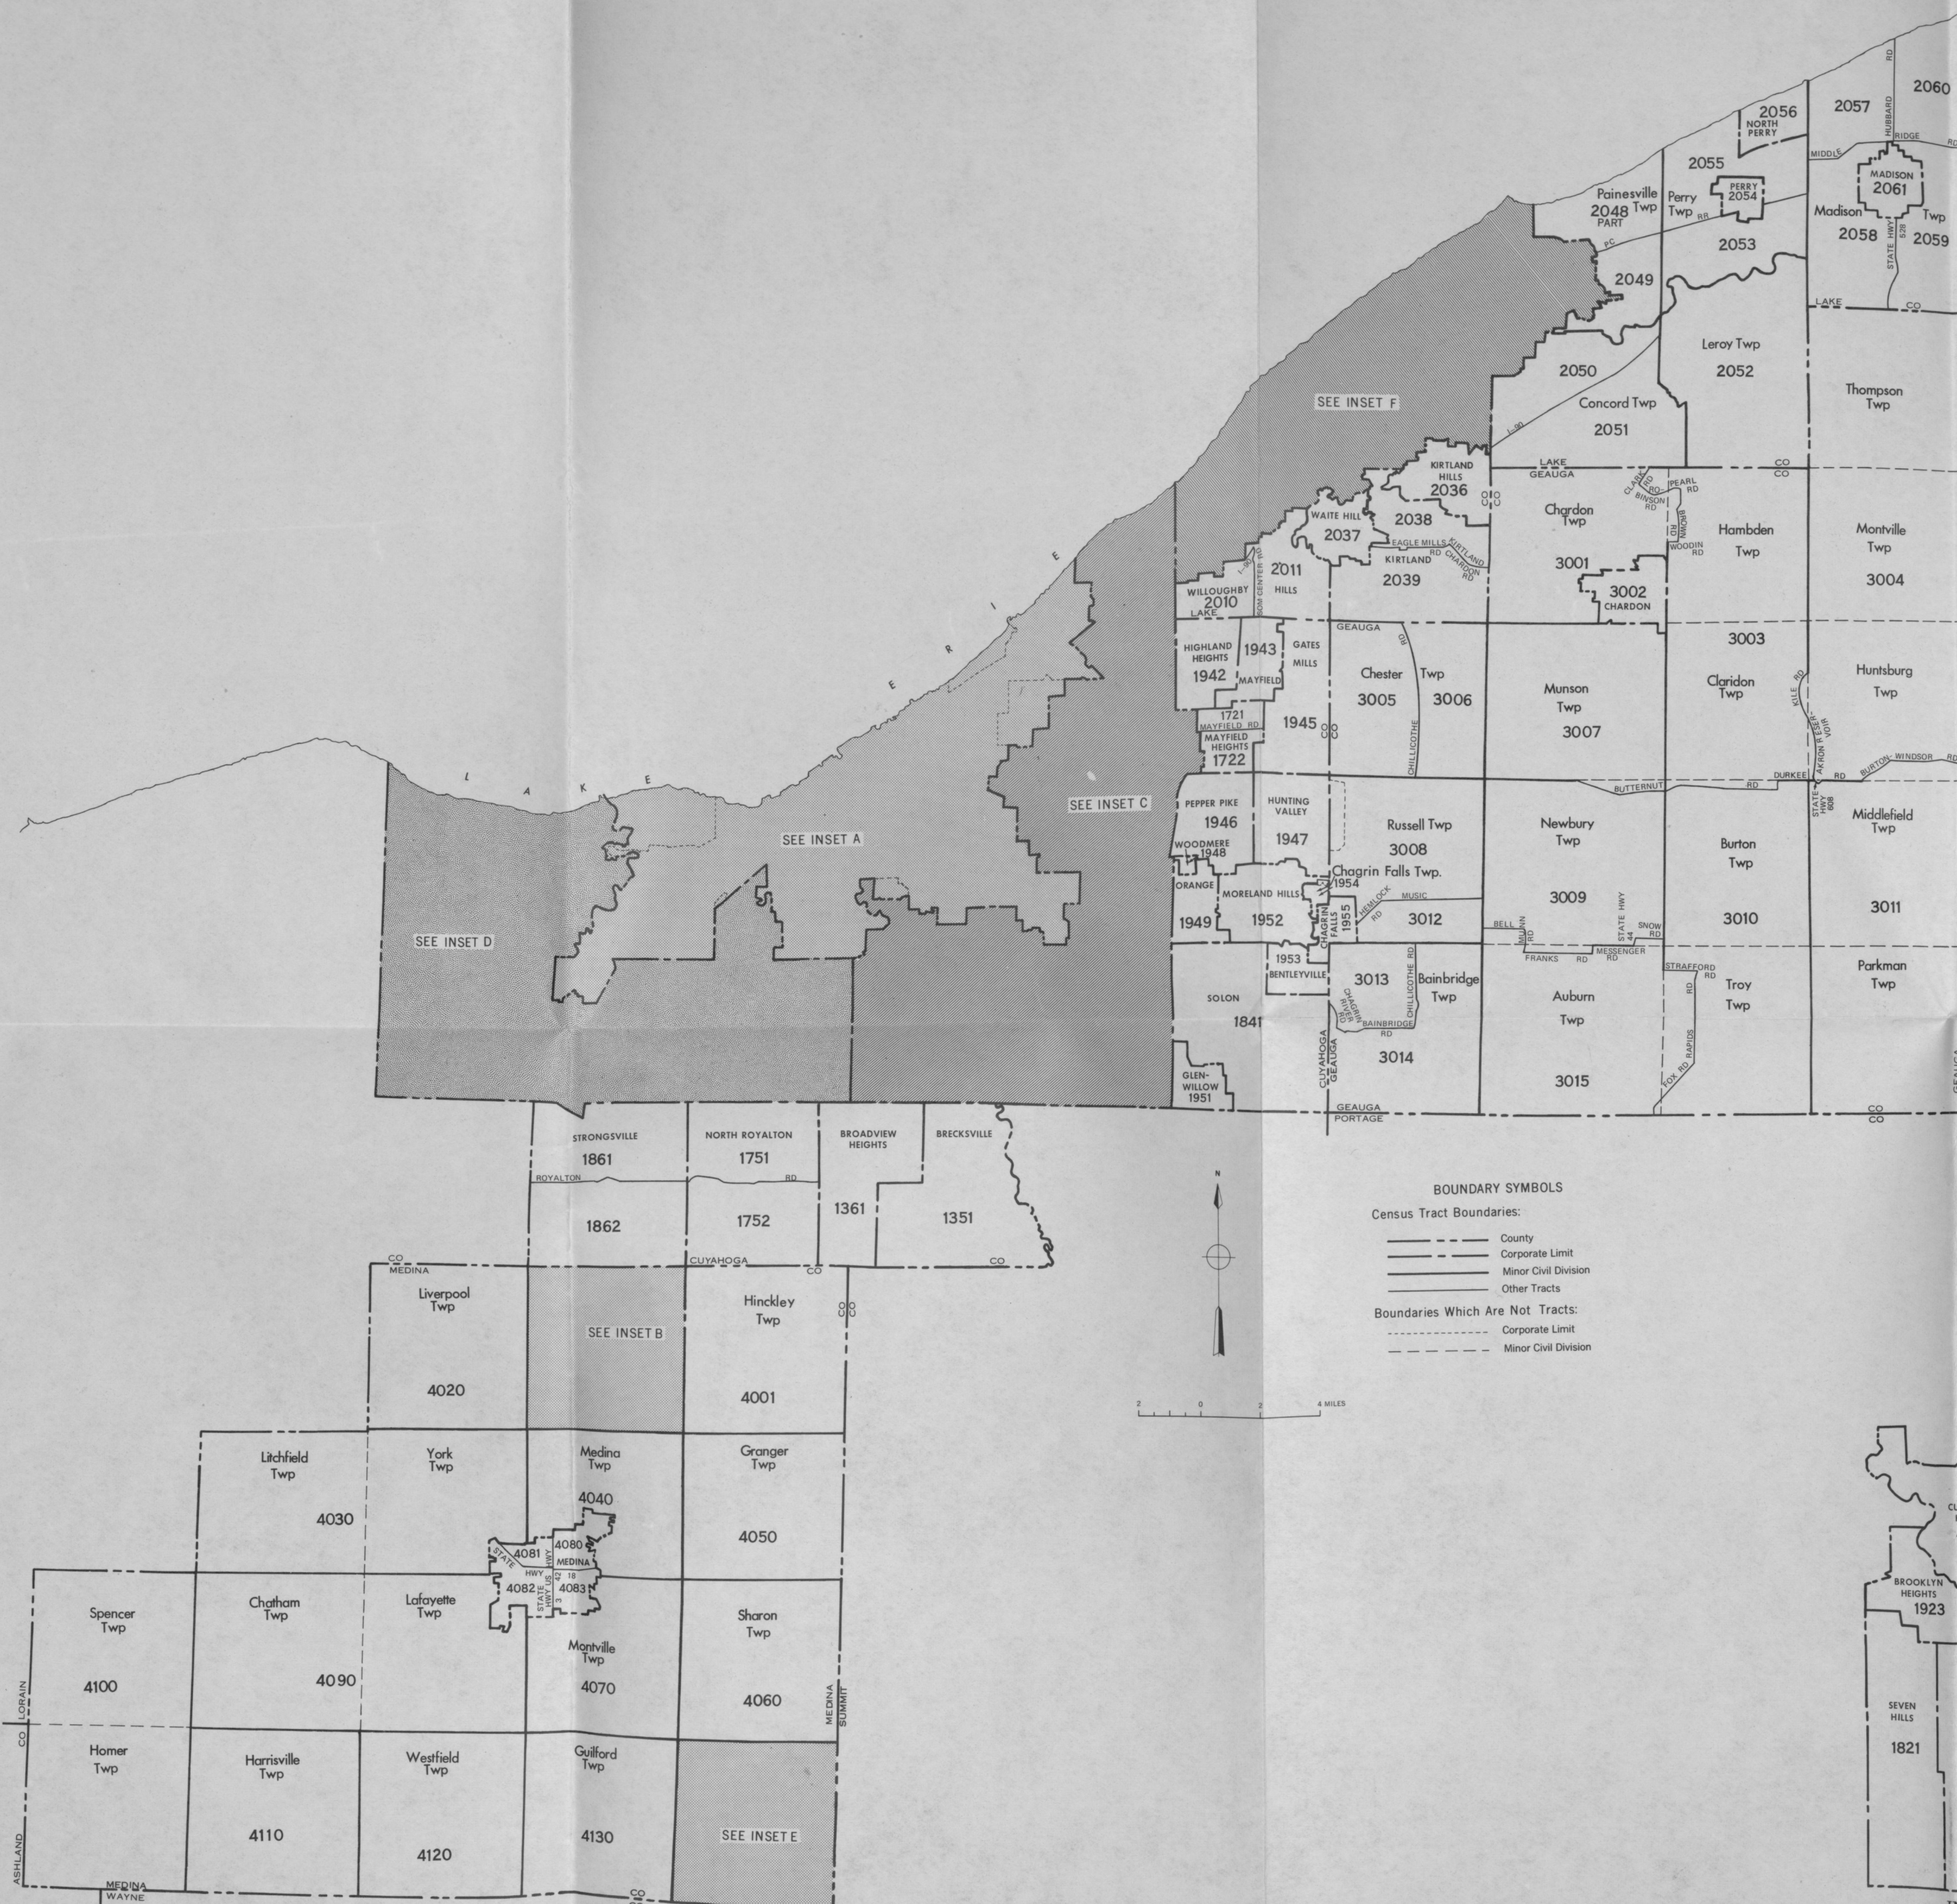

CENSUS TRACTS IN THE CLEVELAND, OHIO SMSA

INSET B - BRUNSWICK AND VICINITY

INSET C - EASTERN CUYAHOGA COUNTY

**BOUNDARY SYMBOLS**  
 Census Tract Boundaries:  
 - - - - - County  
 = Corporate Limit  
 = Minor Civil Division  
 = Other Tracts  
 Boundaries Which Are Not Tracts:  
 = Corporate Limit  
 = Minor Civil Division

C3.223/11:  
 970/45  
 1082

CENSUS TRACTS IN THE CLEVELAND, OHIO SMSA

INSET D - WESTERN CUYAHOGA COUNTY

INSET F - MENTOR AND VICINITY

INSET E - WADSWORTH AND VICINITY

INSET A - CLEVELAND AND VICINITY

C3.223/11:  
970/45  
2 of 2