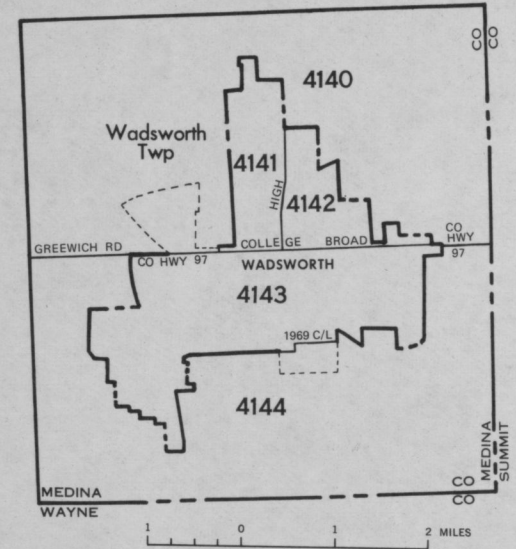

CENSUS TRACTS IN THE CLEVELAND, OHIO SMSA

INSET B - BRUNSWICK AND VICINITY

INSET C - EASTERN CUYAHOGA COUNTY

**BOUNDARY SYMBOLS**  
 Census Tract Boundaries:  
 - - - - - County  
 = Corporate Limit  
 = Minor Civil Division  
 = Other Tracts  
 Boundaries Which Are Not Tracts:  
 = Corporate Limit  
 = Minor Civil Division

C3.223/11:  
 970/45  
 1082

CENSUS TRACTS IN THE CLEVELAND, OHIO SMSA

INSET D - WESTERN CUYAHOGA COUNTY

INSET F - MENTOR AND VICINITY

INSET E - WADSWORTH AND VICINITY

INSET A - CLEVELAND AND VICINITY

C3.223/11:  
970/45  
2 of 2