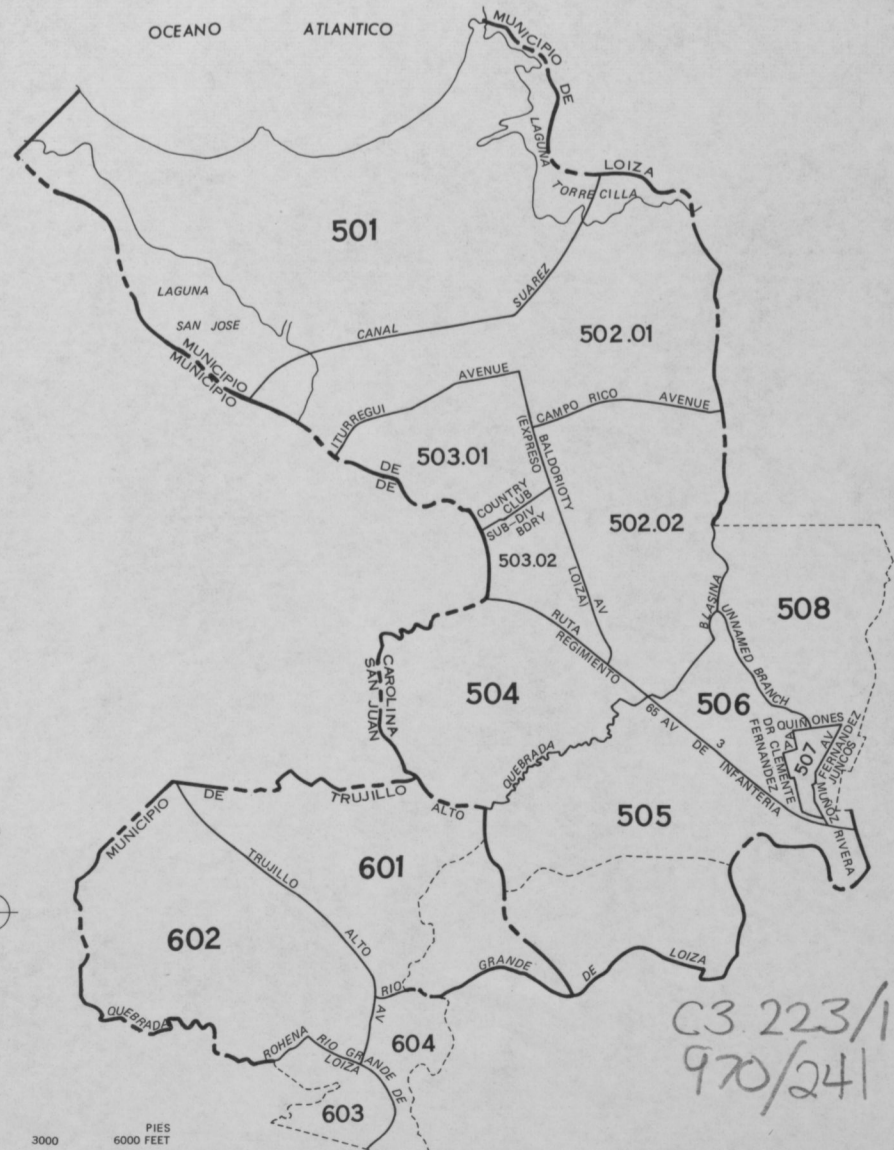

CENSUS TRACTS IN THE SAN JUAN, P.R. SMSA

INSET B - BAYAMON, CATAÑO AND GUAYNABO

INSET A - SAN JUAN

INSET C - CAROLINA AND TRUJILLO ALTO

C3 223/11:
970/241

CENSUS TRACTS IN THE SAN JUAN, P.R. SMSA

INSET B - BAYAMON, CATAÑO AND GUAYNABO

INSET A - SAN JUAN

INSET C - CAROLINA AND TRUJILLO ALTO

03.223/11
970/241
copy 2