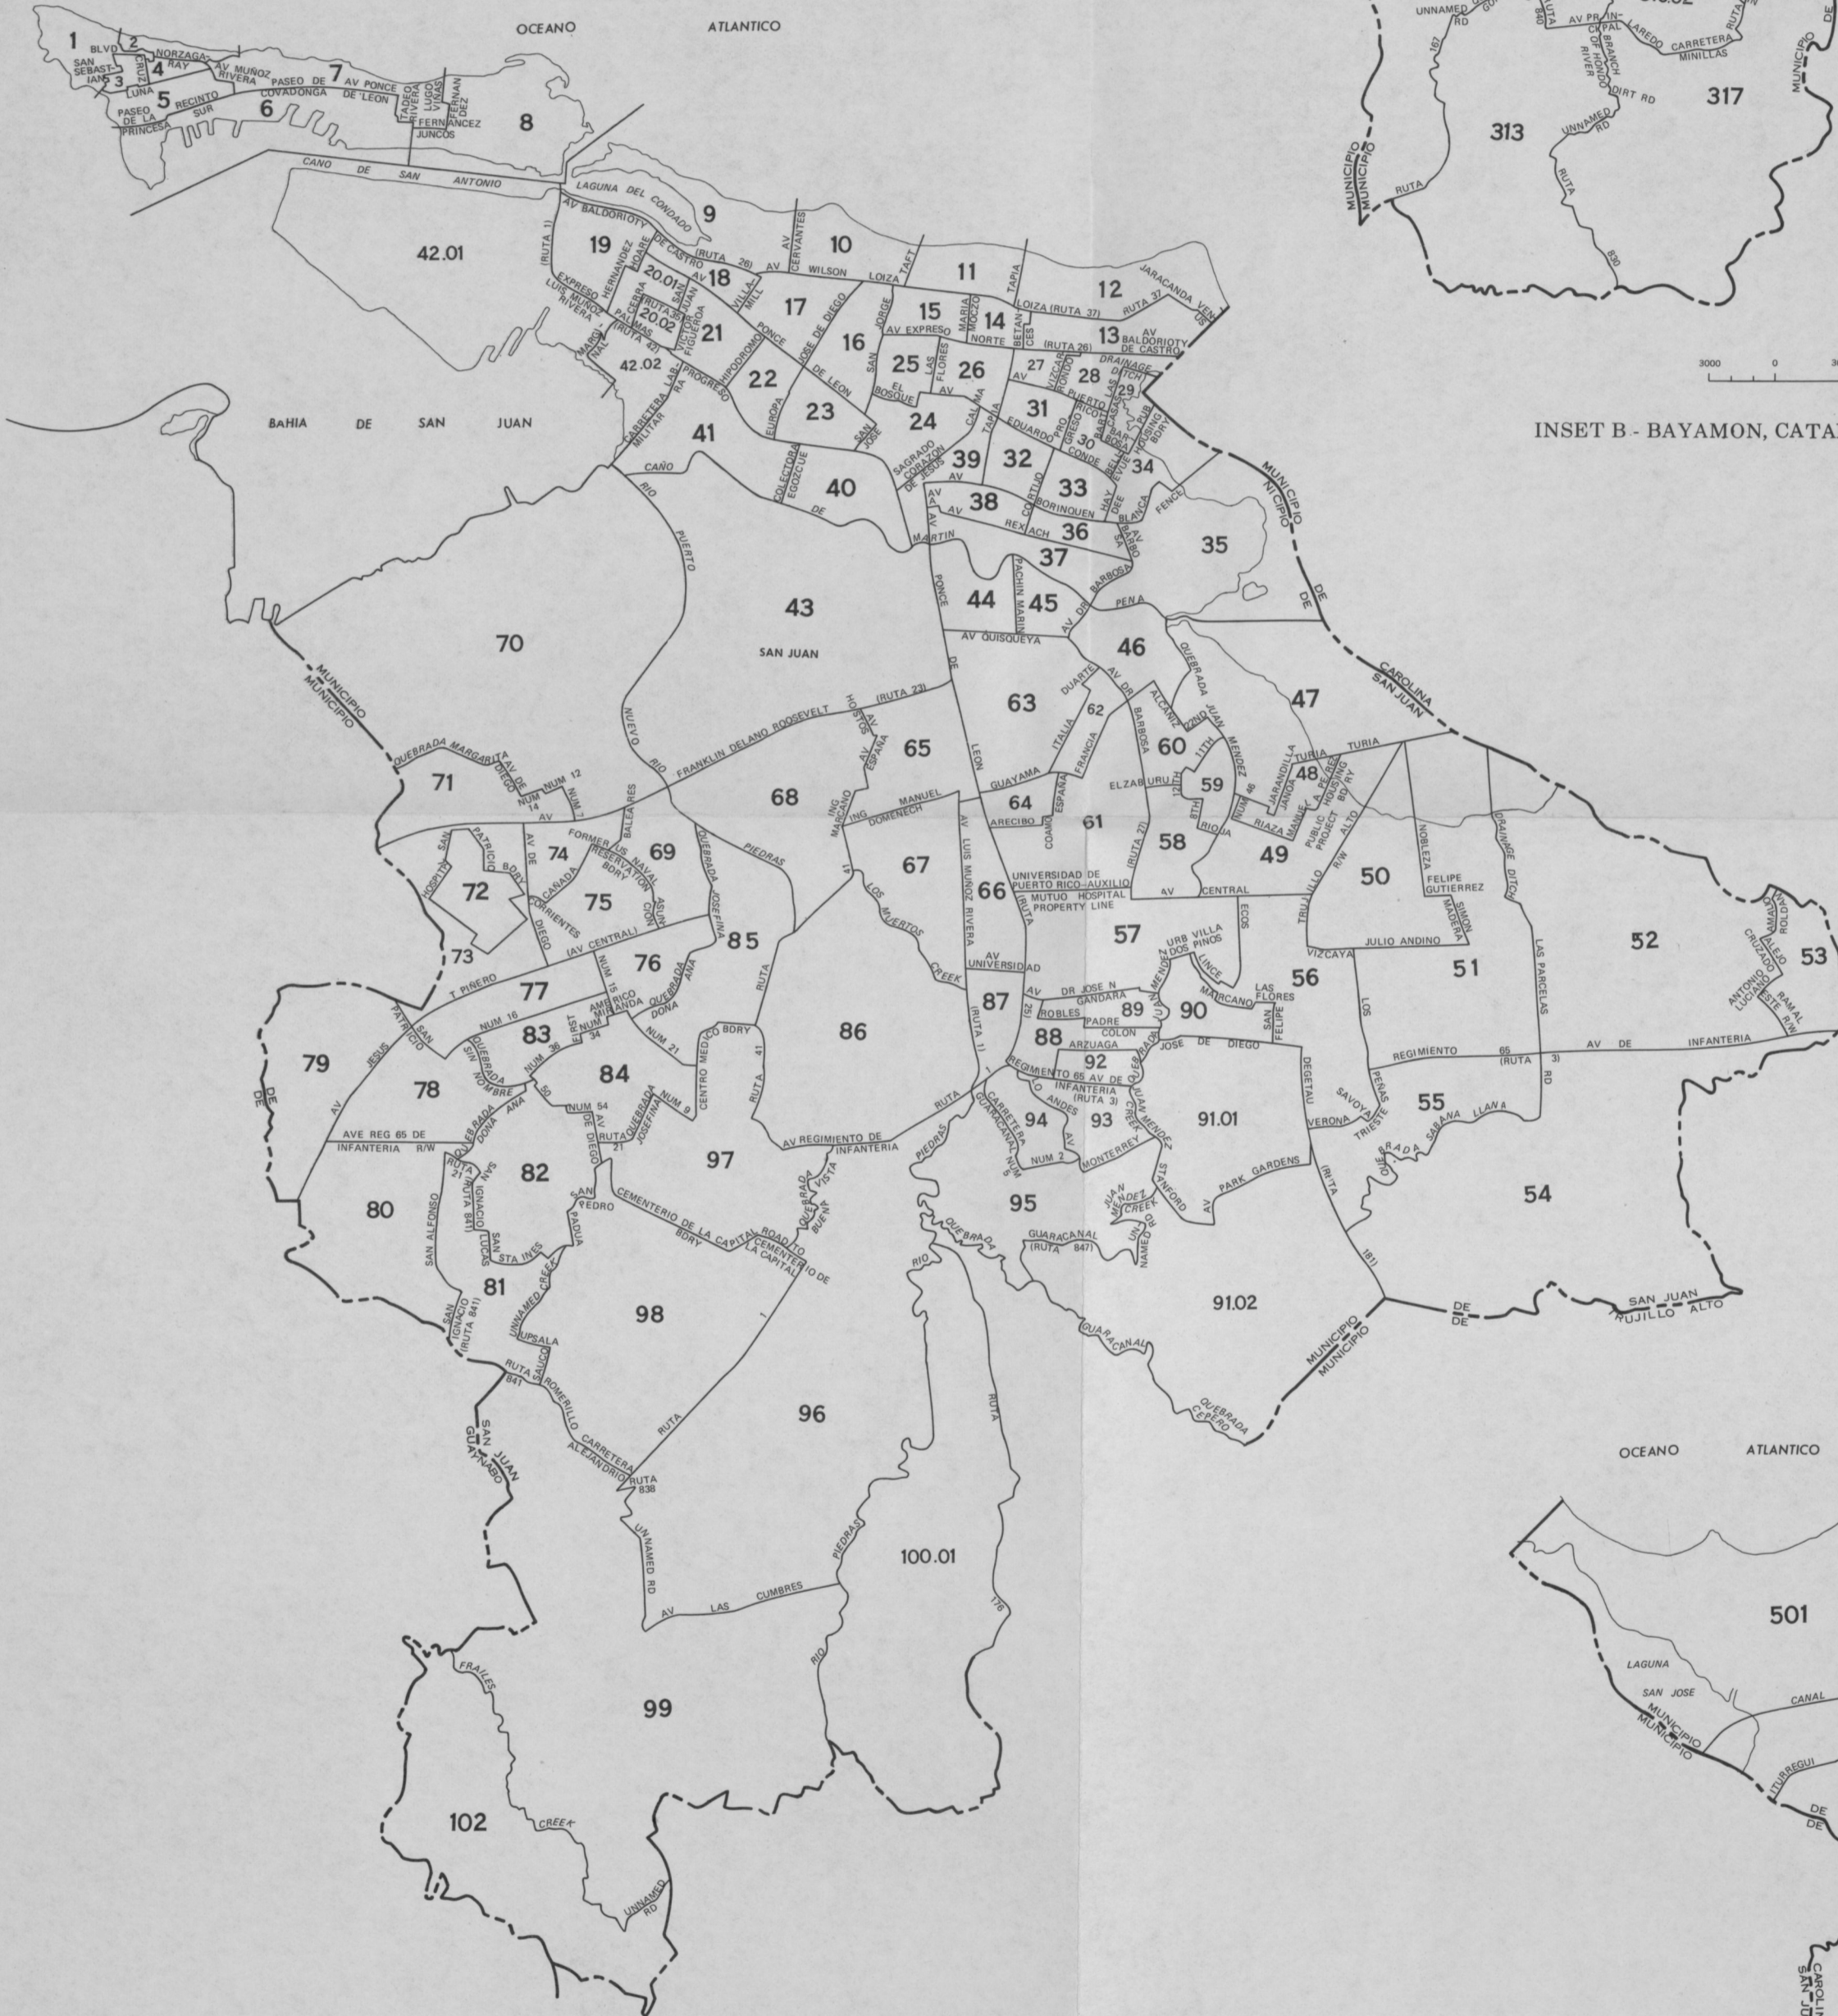

CENSUS TRACTS IN THE SAN JUAN, P.R. SMSA

INSET B - BAYAMON, CATAÑO AND GUAYNABO

INSET A - SAN JUAN

INSET C - CAROLINA AND TRUJILLO ALTO

C3 223/11:
970/241

CENSUS TRACTS IN THE SAN JUAN, P.R. SMSA

INSET B - BAYAMON, CATAÑO AND GUAYNABO

INSET A - SAN JUAN

INSET C - CAROLINA AND TRUJILLO ALTO

03.223/11
970/241
copy 2