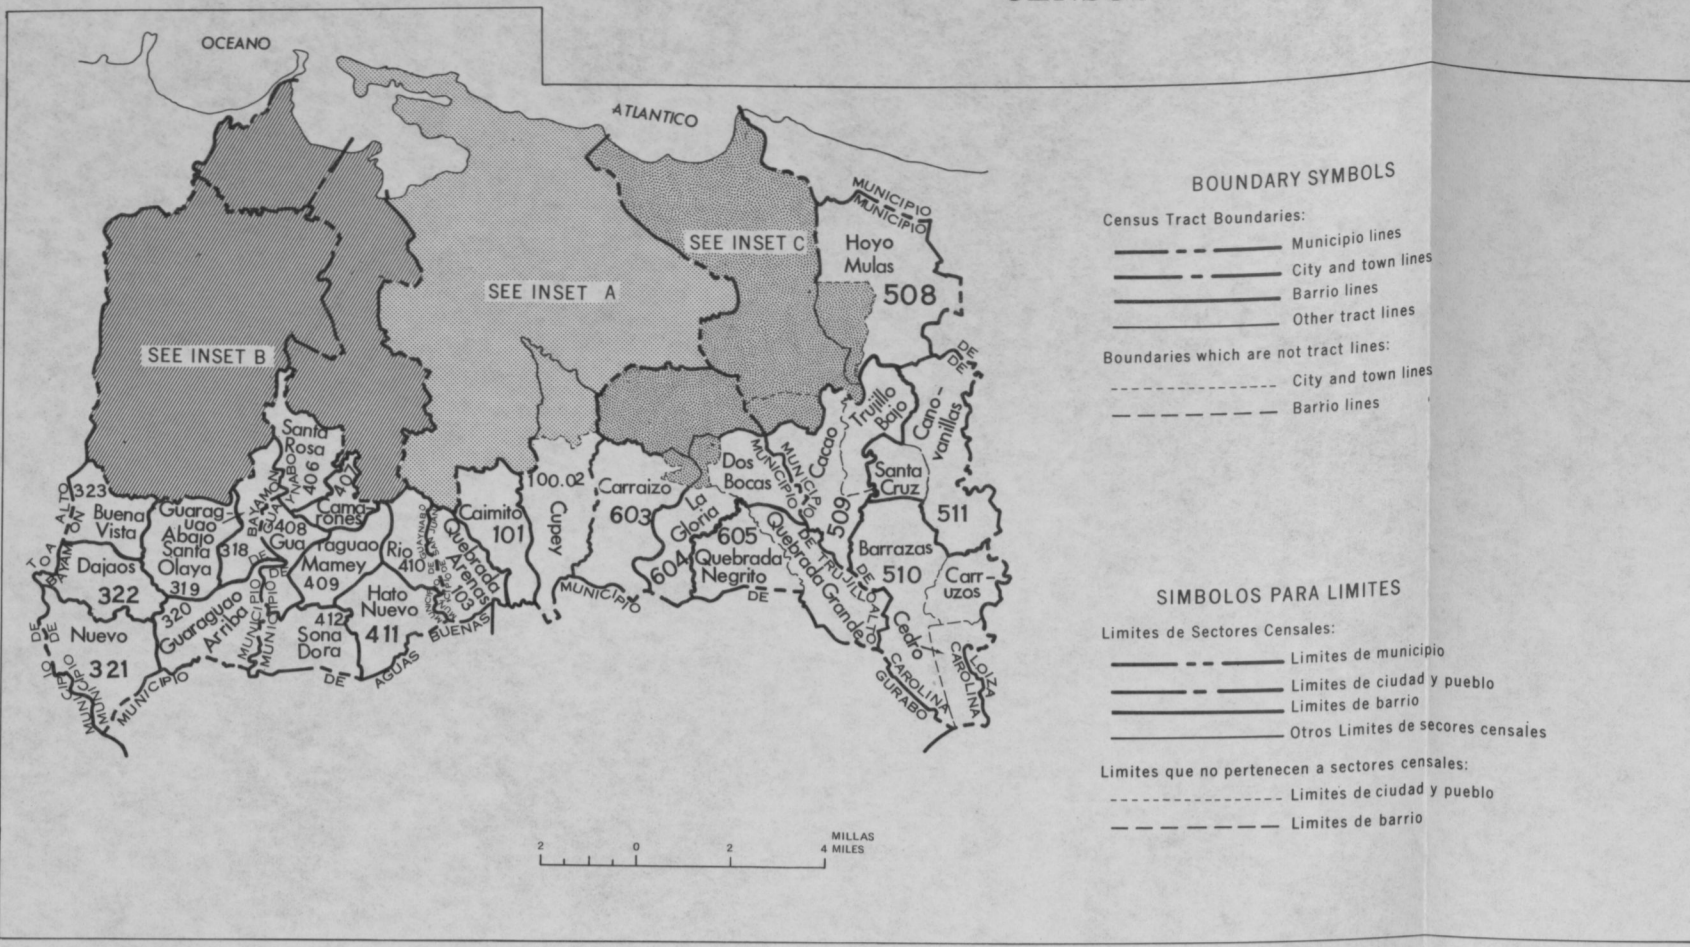

CENSUS TRACTS IN THE SAN JUAN, P.R. SMSA

INSET B - BAYAMON, CATAÑO AND GUAYNABO

INSET A - SAN JUAN

INSET C - CAROLINA AND TRUJILLO ALTO

C3 223/11:
970/241

CENSUS TRACTS IN THE SAN JUAN, P.R. SMSA

INSET B - BAYAMON, CATAÑO AND GUAYNABO

INSET A - SAN JUAN

INSET C - CAROLINA AND TRUJILLO ALTO

03.223/11
970/241
copy 2