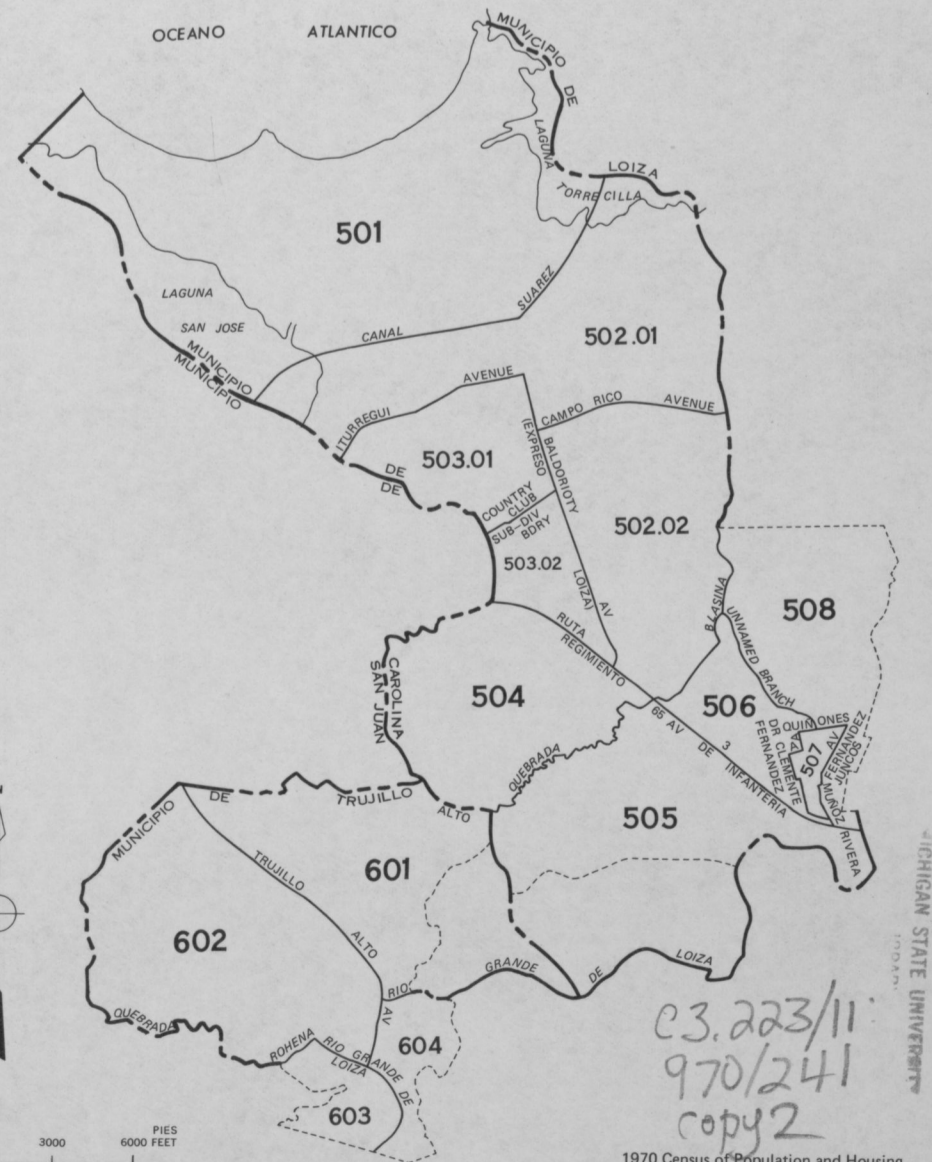

CENSUS TRACTS IN THE SAN JUAN, P.R. SMSA

INSET B - BAYAMON, CATAÑO AND GUAYNABO

INSET A - SAN JUAN

INSET C - CAROLINA AND TRUJILLO ALTO

C3 223/11:
970/241

CENSUS TRACTS IN THE SAN JUAN, P.R. SMSA

INSET B - BAYAMON, CATAÑO AND GUAYNABO

INSET A - SAN JUAN

INSET C - CAROLINA AND TRUJILLO ALTO

03.223/11
970/241
copy 2