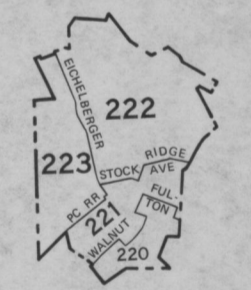

CENSUS TRACTS IN THE YORK, PA. SMSA

BOUNDARY SYMBOLS

Census Tract Boundaries:

- State
- County
- Corporate Limit
- Minor Civil Division
- Other Tracts

Boundaries Which Are Not Tracts:

- Corporate Limit
- Minor Civil Division

INSET A - YORK AND VICINITY

INSET B - HANOVER

C3.223/11:
970/237

CENSUS TRACTS IN THE YORK, PA. SMSA

BOUNDARY SYMBOLS

Census Tract Boundaries:

- State
- - - County
- Corporate Limit
- - - Minor Civil Division
- Other Tracts

Boundaries Which Are Not Tracts:

- - - Corporate Limit
- - - Minor Civil Division

INSET A - YORK AND VICINITY

INSET B - HANOVER