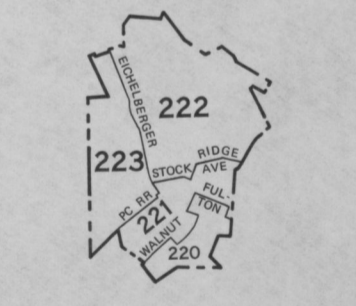

CENSUS TRACTS IN THE YORK, PA. SMSA

BOUNDARY SYMBOLS

Census Tract Boundaries:

- State
- County
- Corporate Limit
- Minor Civil Division
- Other Tracts

Boundaries Which Are Not Tracts:

- Corporate Limit
- Minor Civil Division

INSET A - YORK AND VICINITY

INSET B - HANOVER

C3.223/11:
970/237

CENSUS TRACTS IN THE YORK, PA. SMSA

BOUNDARY SYMBOLS

Census Tract Boundaries:

- State
- - - County
- Corporate Limit
- - - Minor Civil Division
- Other Tracts

Boundaries Which Are Not Tracts:

- - - Corporate Limit
- - - Minor Civil Division

INSET A - YORK AND VICINITY

INSET B - HANOVER