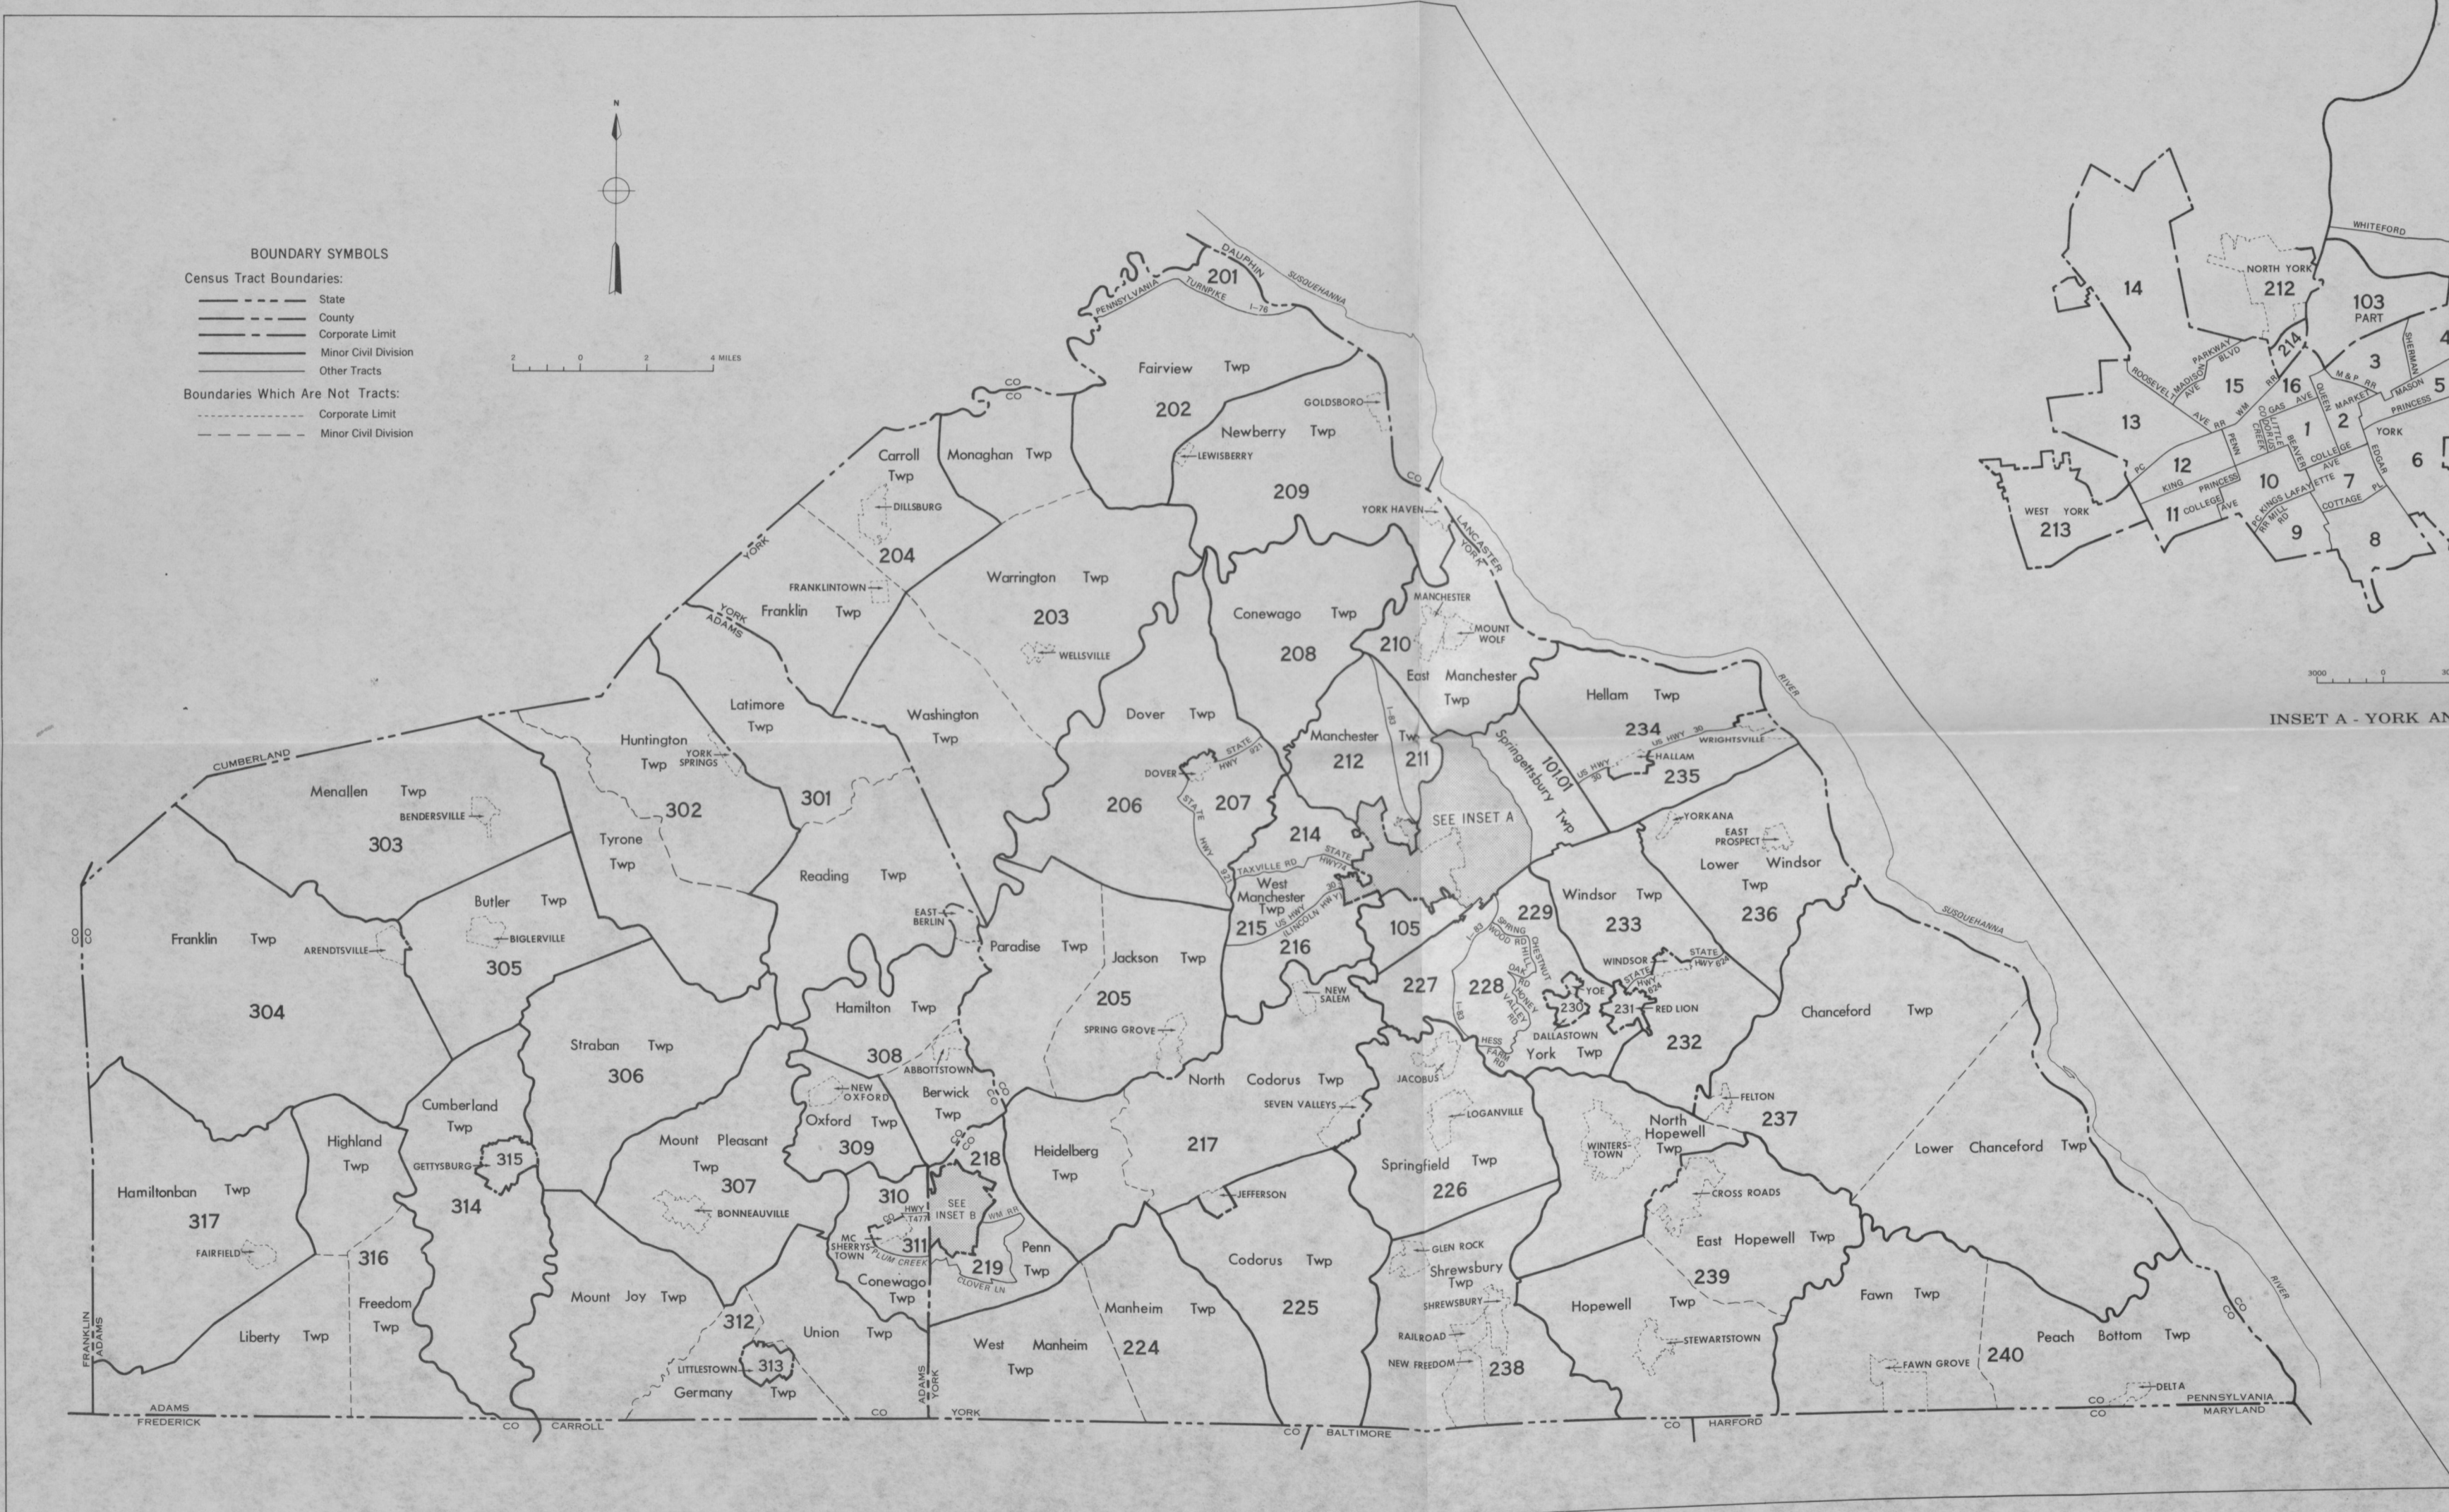

CENSUS TRACTS IN THE YORK, PA. SMSA

BOUNDARY SYMBOLS

Census Tract Boundaries:

- State
- County
- Corporate Limit
- Minor Civil Division
- Other Tracts

Boundaries Which Are Not Tracts:

- Corporate Limit
- Minor Civil Division

INSET A - YORK AND VICINITY

INSET B - HANOVER

C3.223/11:
970/237

CENSUS TRACTS IN THE YORK, PA. SMSA

BOUNDARY SYMBOLS

Census Tract Boundaries:

- State
- - - County
- Corporate Limit
- - - Minor Civil Division
- Other Tracts

Boundaries Which Are Not Tracts:

- - - Corporate Limit
- - - Minor Civil Division

INSET A - YORK AND VICINITY

INSET B - HANOVER