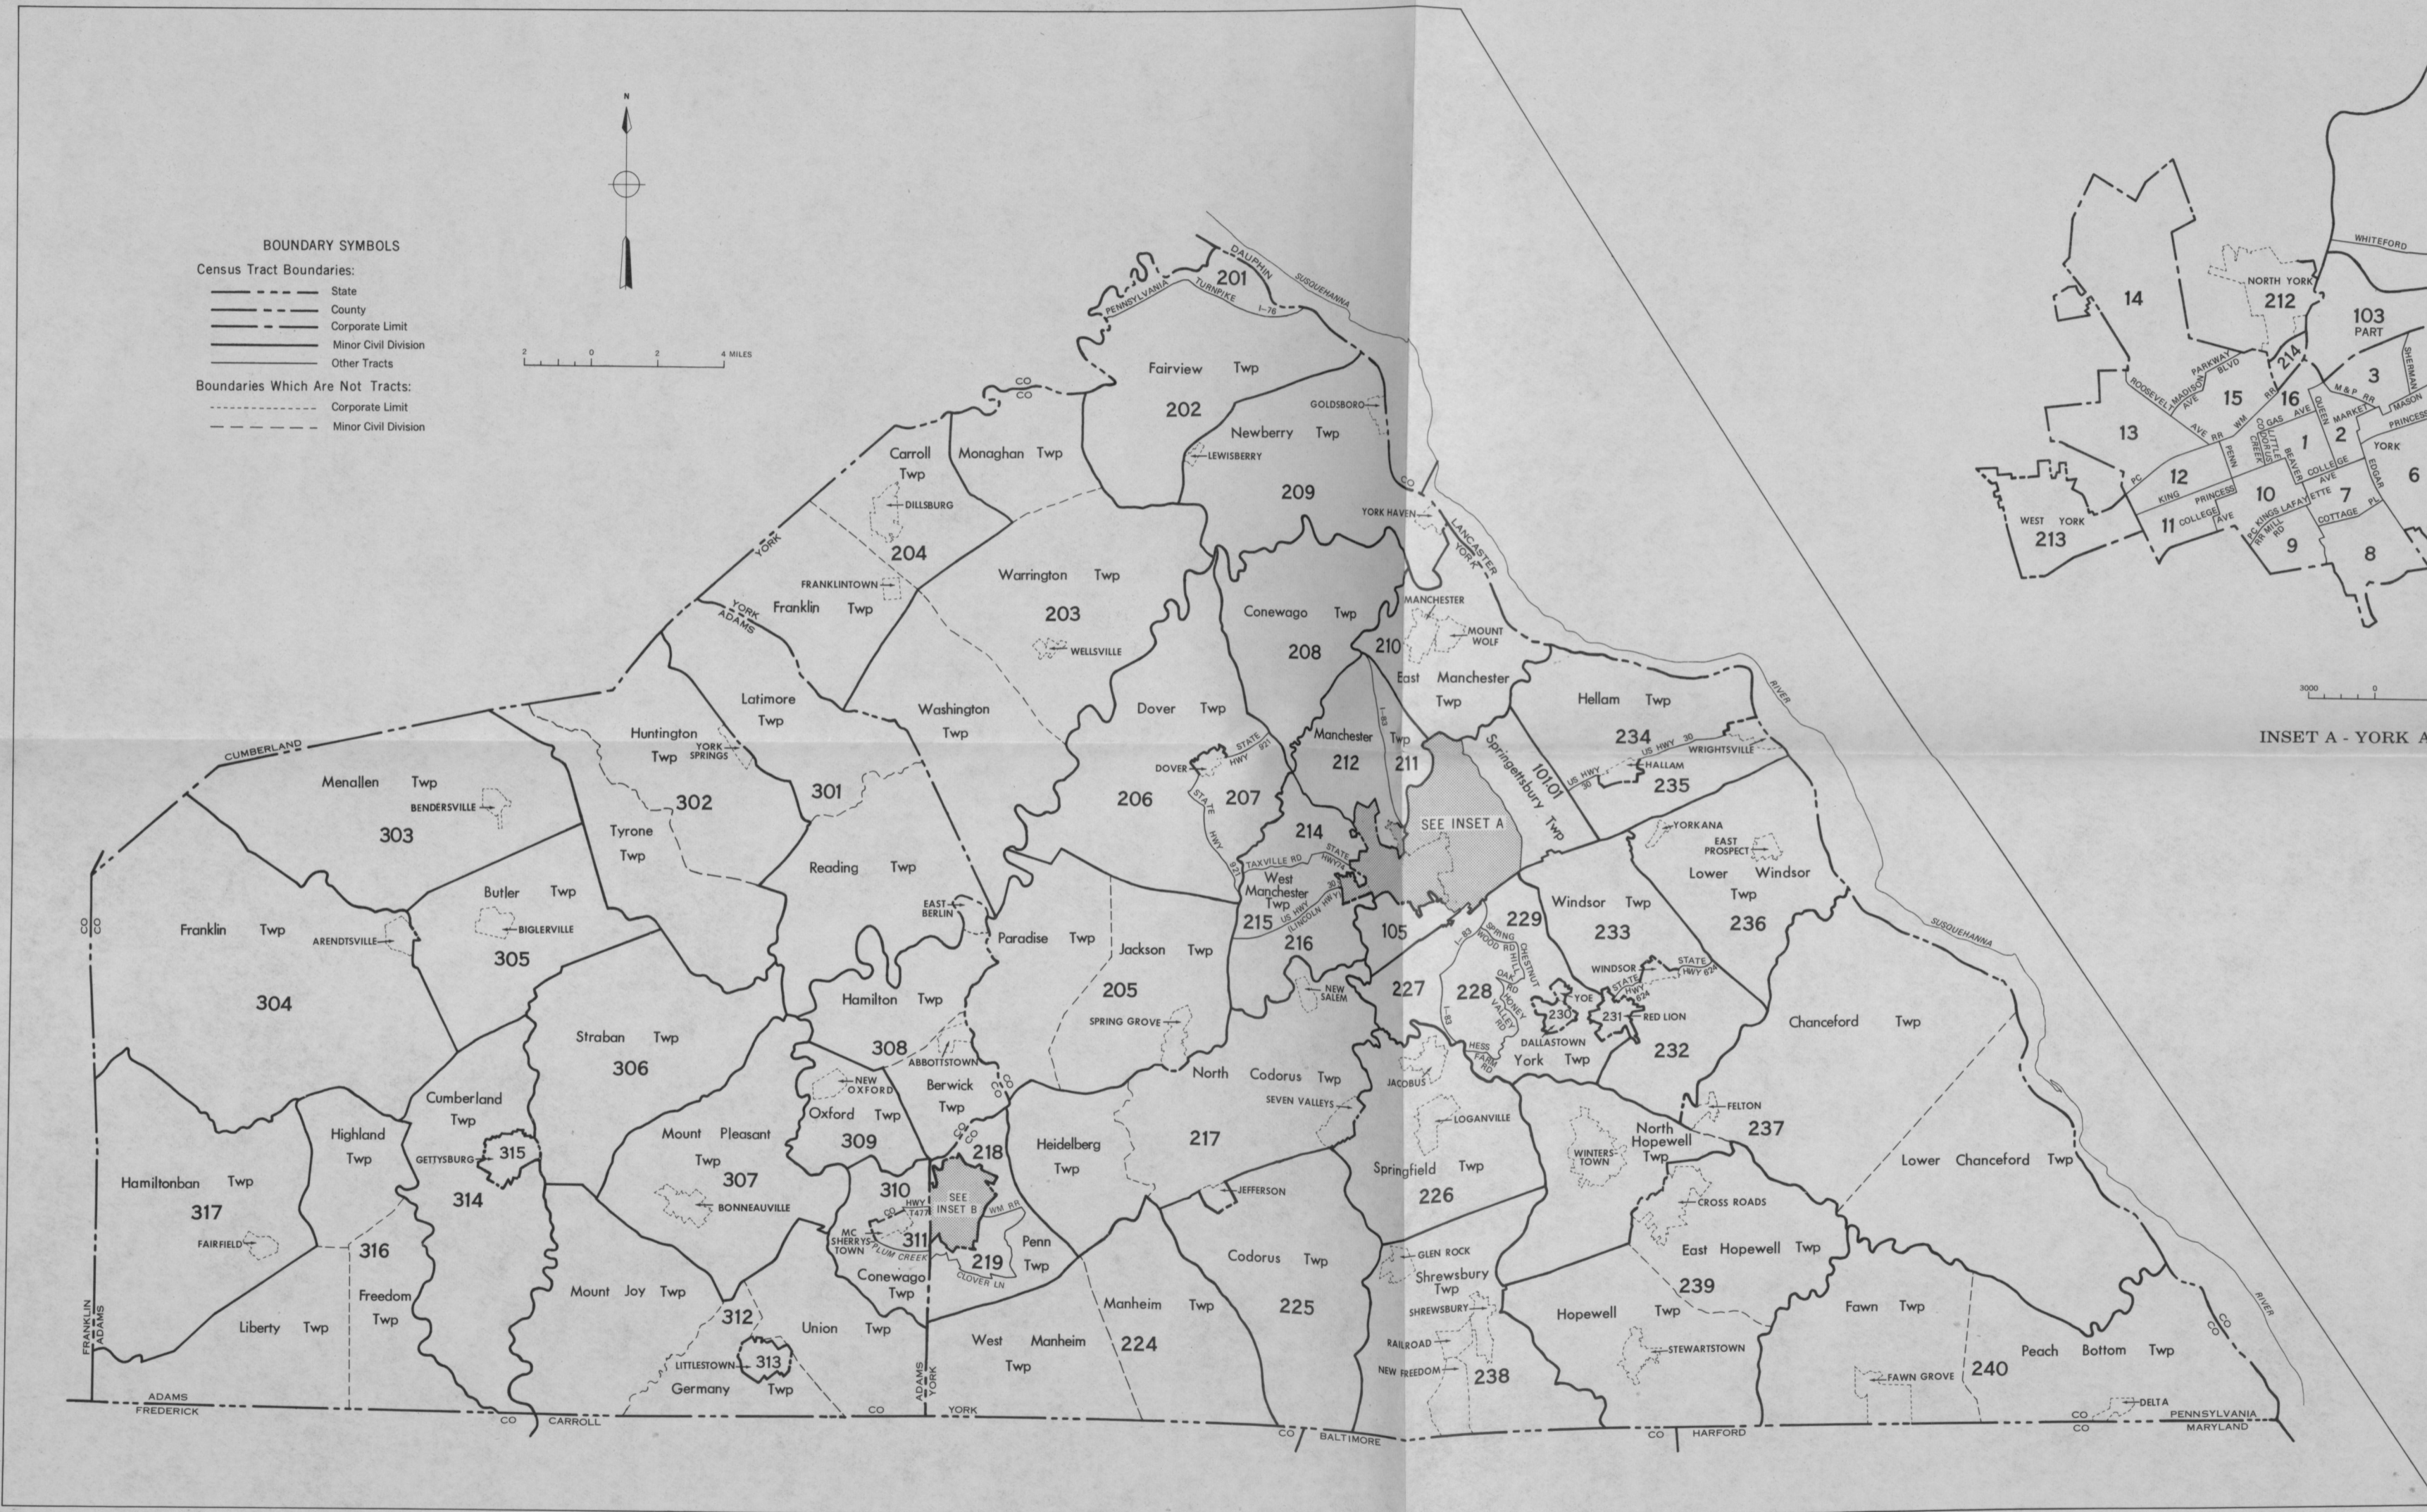

CENSUS TRACTS IN THE YORK, PA. SMSA

BOUNDARY SYMBOLS

Census Tract Boundaries:

- State
- County
- Corporate Limit
- Minor Civil Division
- Other Tracts

Boundaries Which Are Not Tracts:

- Corporate Limit
- Minor Civil Division

INSET A - YORK AND VICINITY

INSET B - HANOVER

C3.223/11:
970/237

CENSUS TRACTS IN THE YORK, PA. SMSA

BOUNDARY SYMBOLS

Census Tract Boundaries:

- State
- - - County
- Corporate Limit
- - - Minor Civil Division
- Other Tracts

Boundaries Which Are Not Tracts:

- - - Corporate Limit
- - - Minor Civil Division

INSET A - YORK AND VICINITY

INSET B - HANOVER