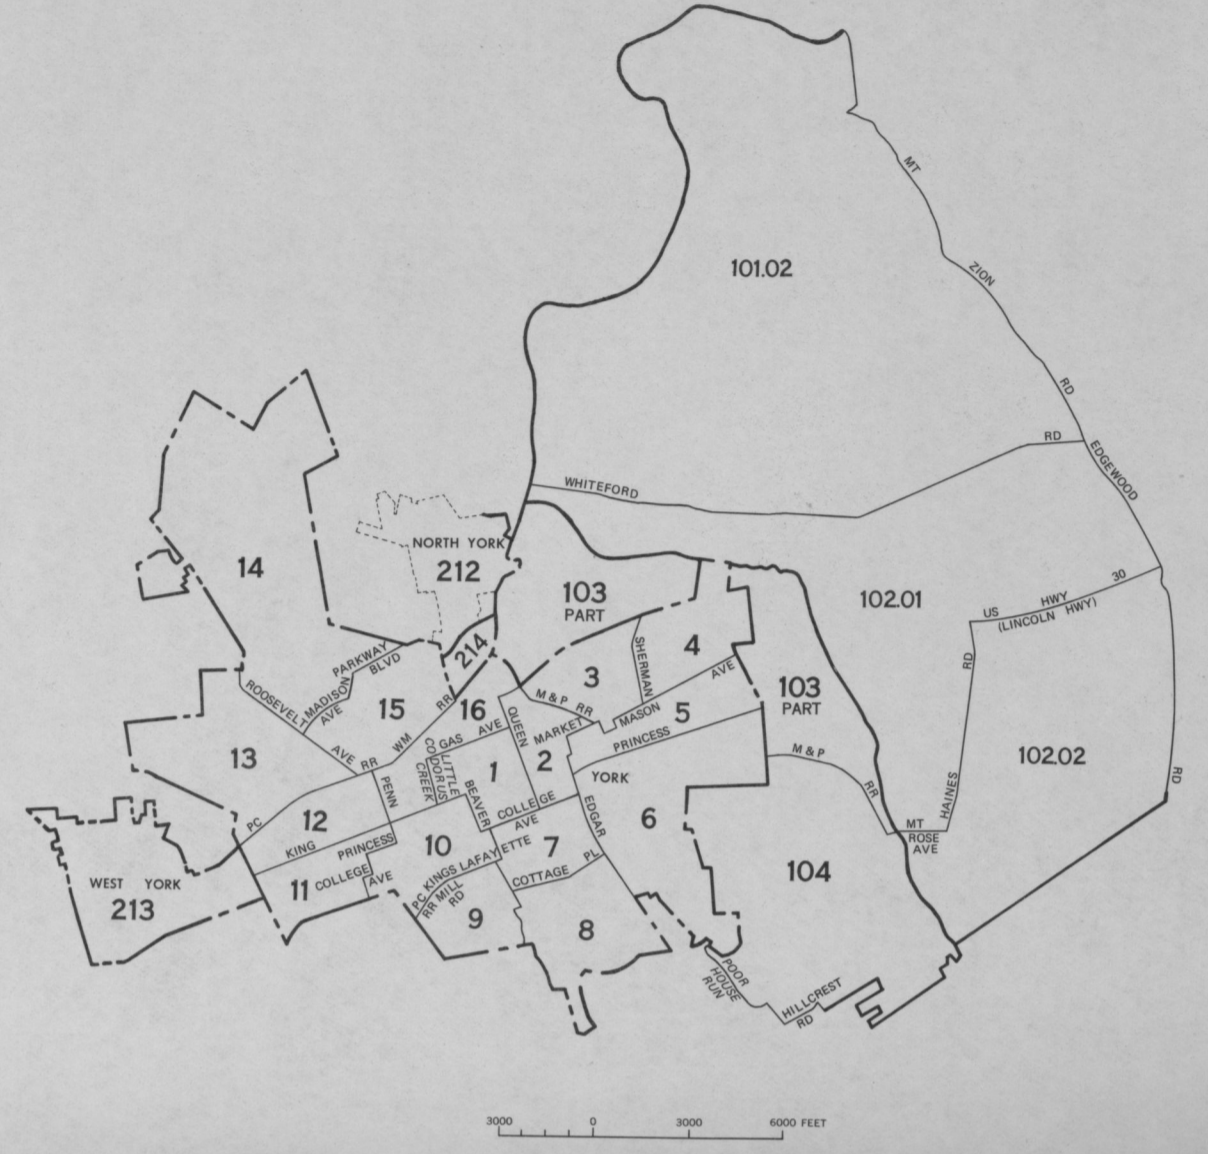

CENSUS TRACTS IN THE YORK, PA. SMSA

BOUNDARY SYMBOLS

Census Tract Boundaries:

- State
- County
- Corporate Limit
- Minor Civil Division
- Other Tracts

Boundaries Which Are Not Tracts:

- Corporate Limit
- Minor Civil Division

INSET A - YORK AND VICINITY

INSET B - HANOVER

C3.223/11:
970/237

CENSUS TRACTS IN THE YORK, PA. SMSA

BOUNDARY SYMBOLS

Census Tract Boundaries:

- State
- - - County
- Corporate Limit
- - - Minor Civil Division
- Other Tracts

Boundaries Which Are Not Tracts:

- - - Corporate Limit
- - - Minor Civil Division

INSET A - YORK AND VICINITY

INSET B - HANOVER