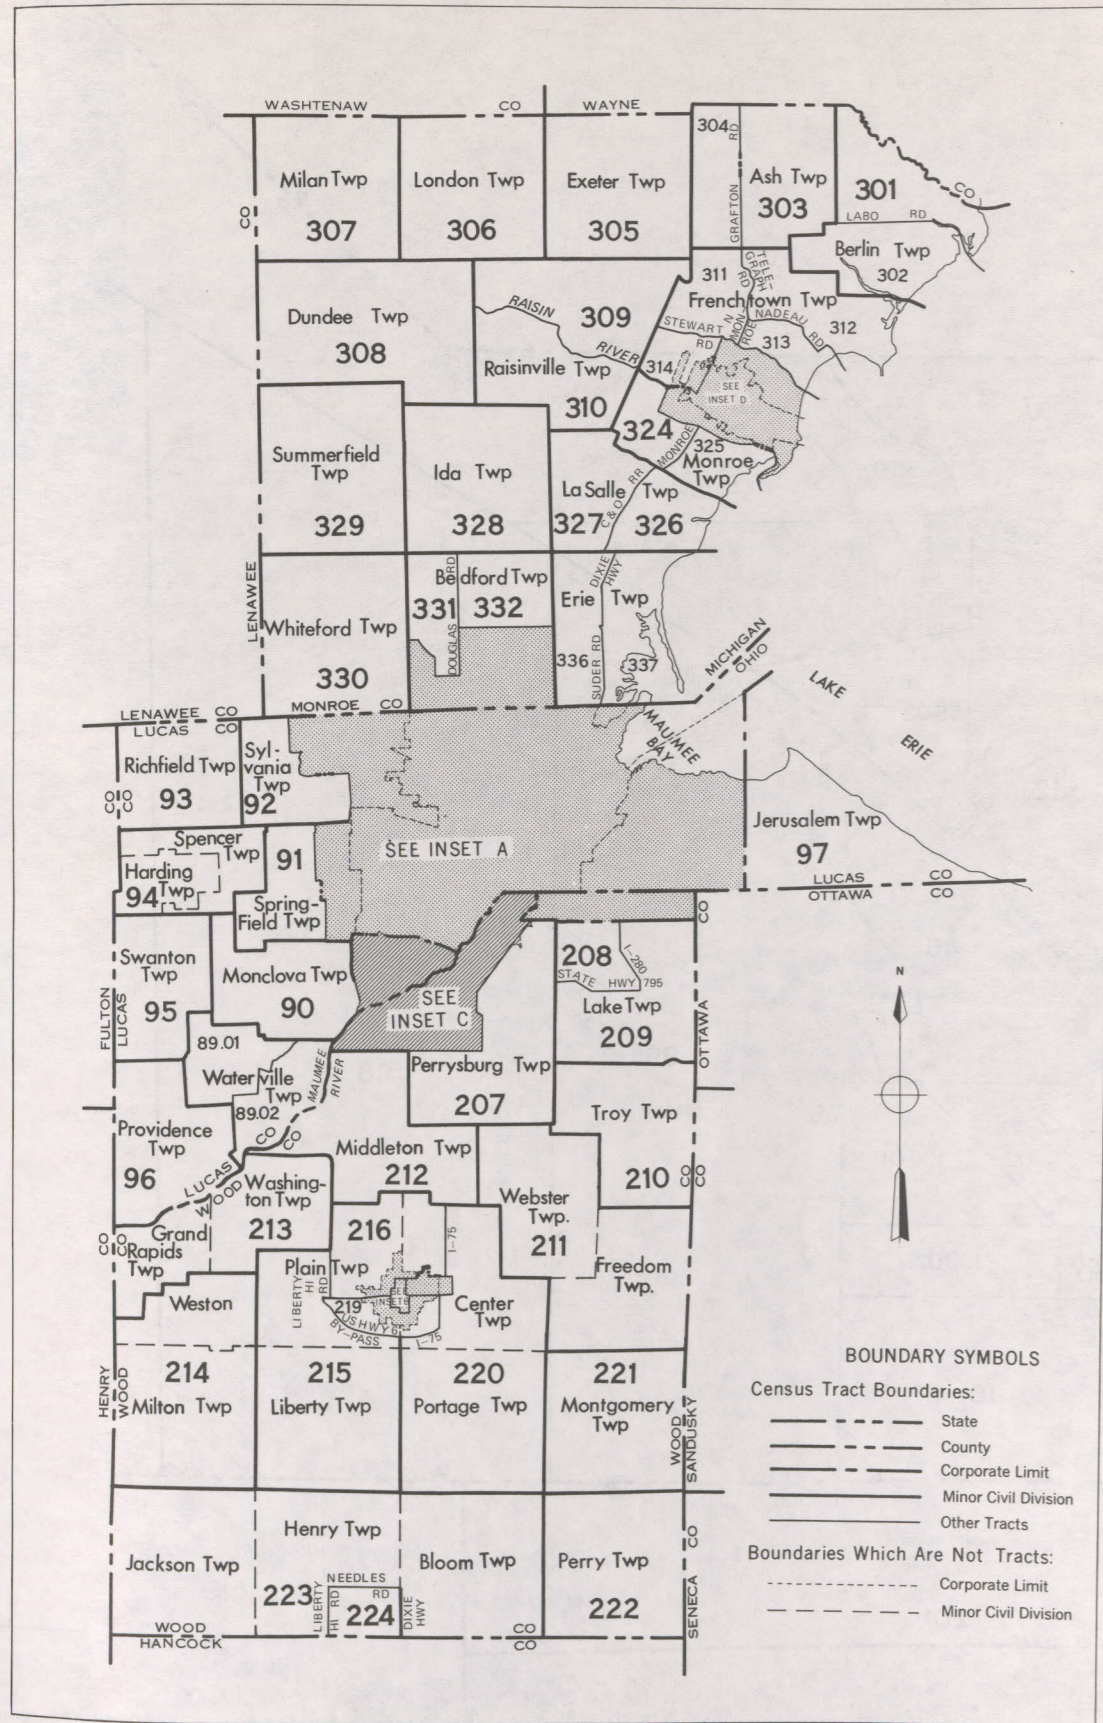

CENSUS TRACTS IN THE TOLEDO, OHIO-MICH. SMSA

INSET C - MAUMEE AND VICINITY

INSET B - BOWLING GREEN AND VICINITY

INSET D - MONROE AND VICINITY

CENSUS TRACTS IN THE TOLEDO, OHIO-MICH. SMSA
INSET A - TOLEDO AND VICINITY