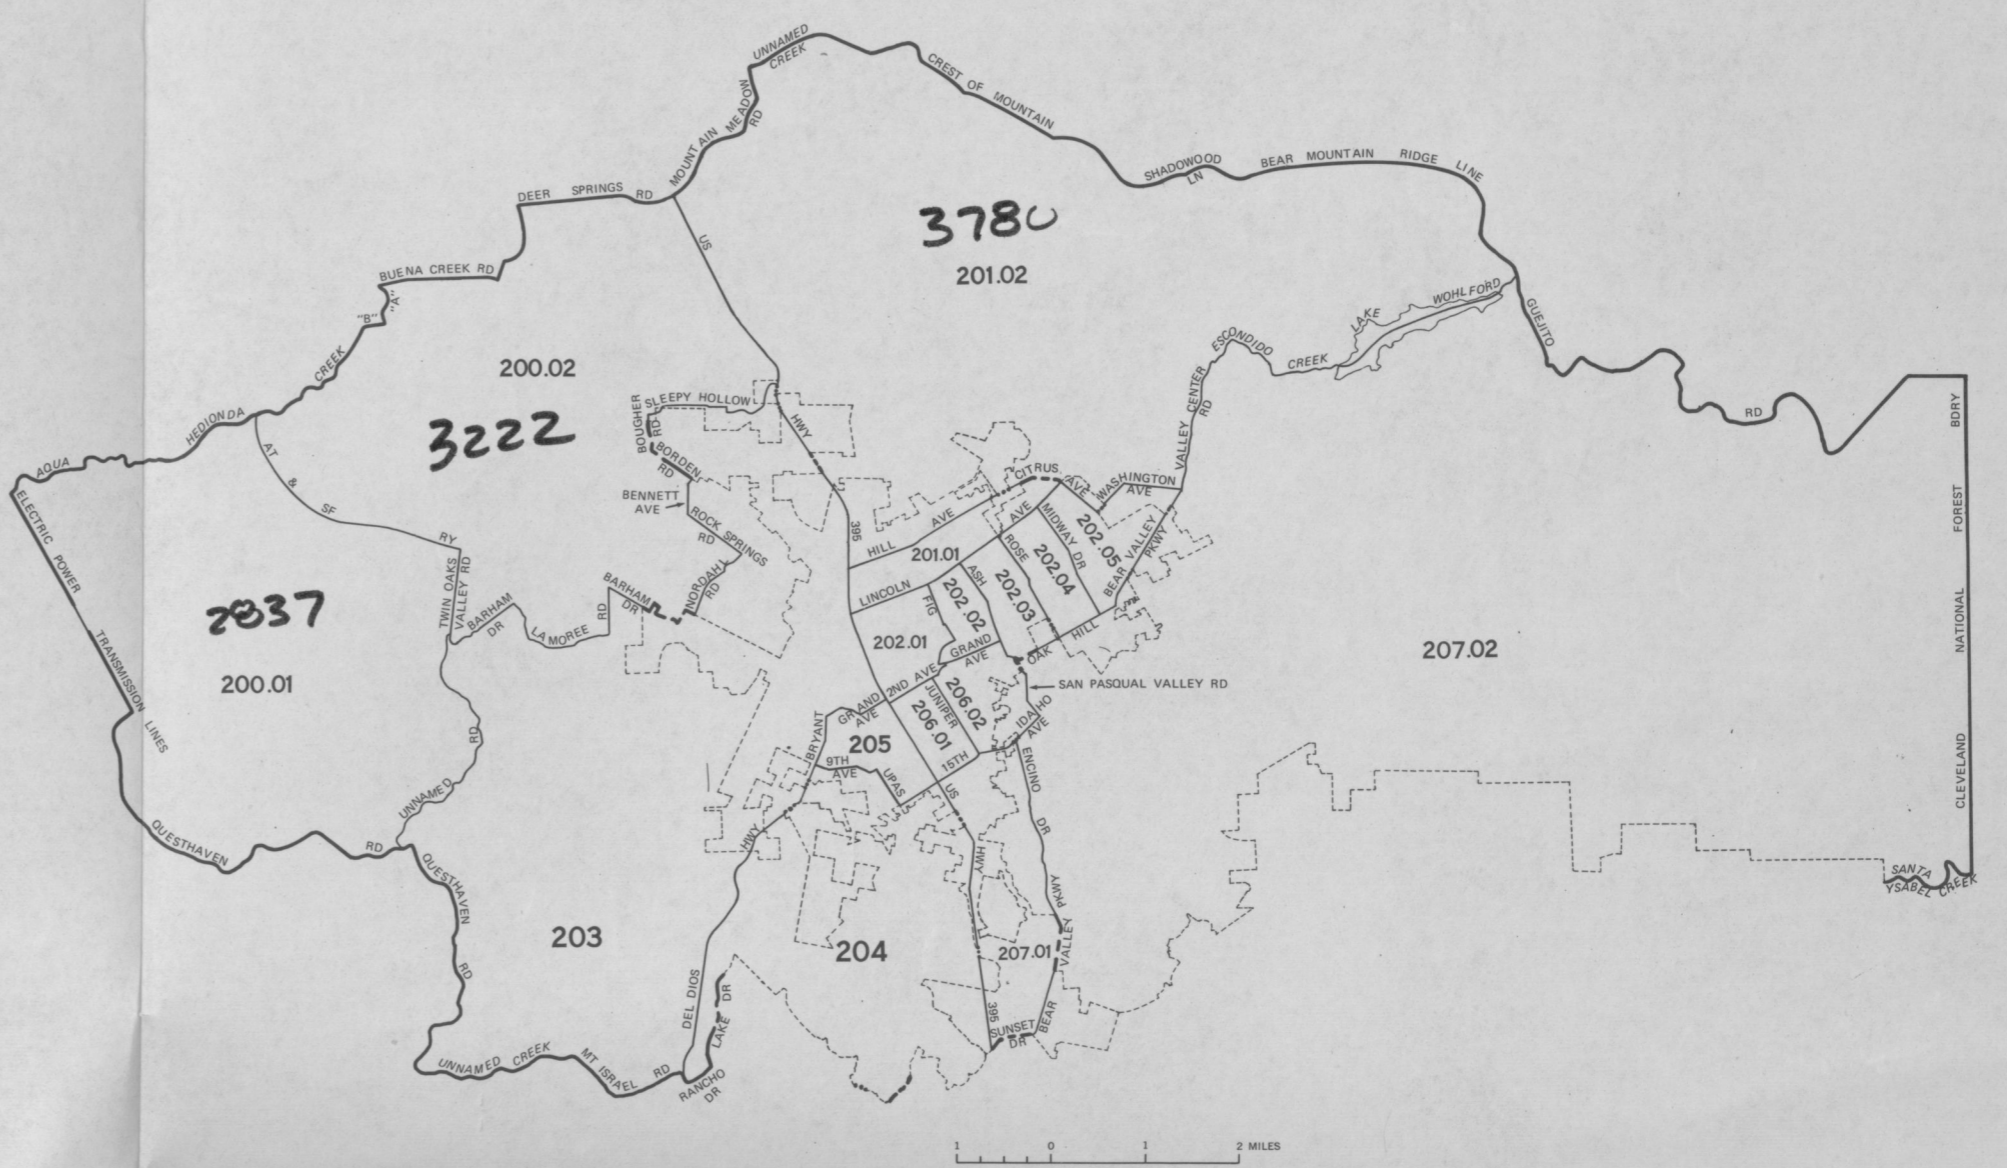

INSET C - OCEANSIDE AND VICINITY

INSET D - ESCONDIDO AND VICINITY

INSET B - SAN DIEGO (PART) AND VICINITY

C3.223/11:  
970/188  
1 of 2

CENSUS TRACTS IN THE SAN DIEGO, CALIF. SMSA  
INSET A - SAN DIEGO (PART) AND VICINITY

C3.223/11:  
970/188  
2 of 2

CENSUS TRACTS IN THE SAN DIEGO, CALIF. SMSA

INSET C - OCEANSIDE AND VICINITY

INSET D - ESCONDIDO AND VICINITY

INSET B - SAN DIEGO (PART) AND VICINITY

DOCUMENTS

MICHIGAN STATE UNIVERSITY LIBRARY

C3.223/11  
970/188  
1082

copy 2

C3.223/11:  
970/188  
2 of 2

copy 2