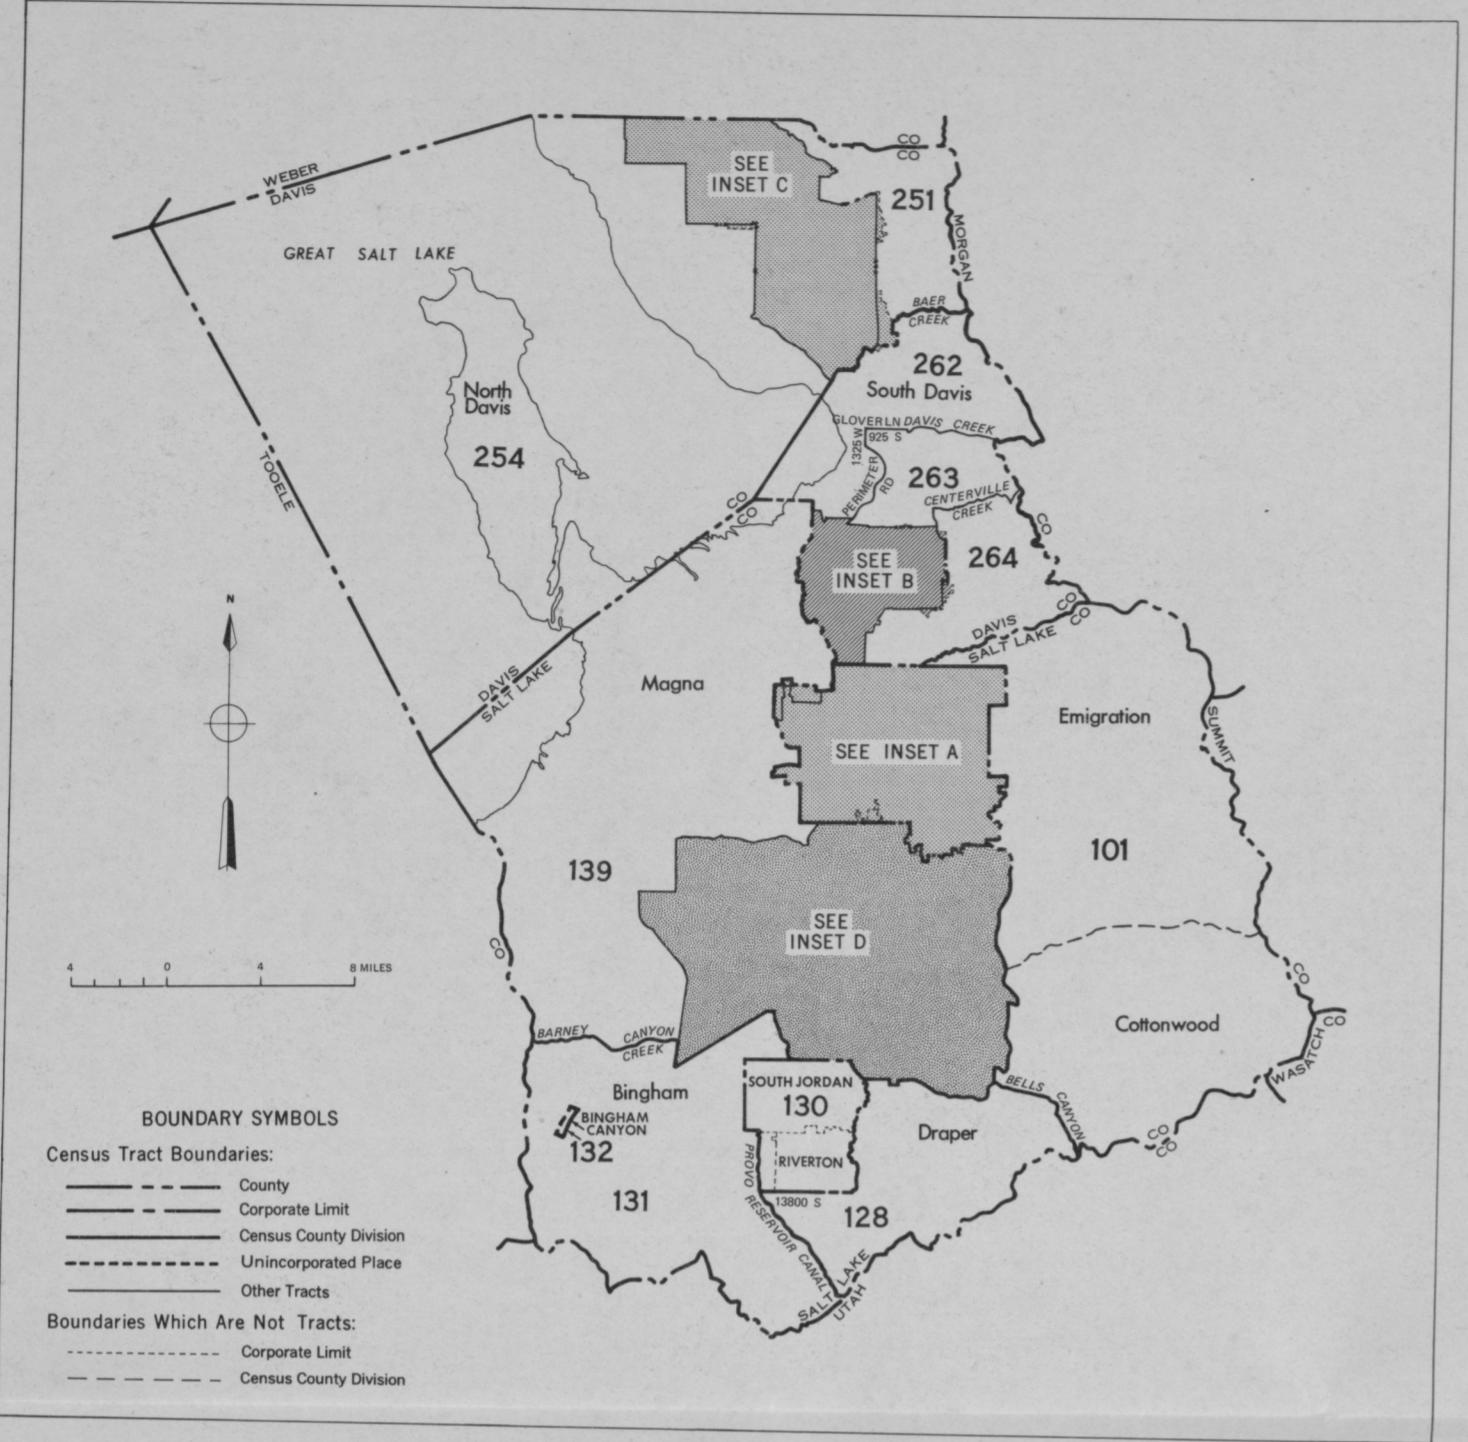

CENSUS TRACTS IN THE SALT LAKE CITY, UTAH SMSA

INSET A - SALT LAKE CITY AND VICINITY

INSET C - LAYTON AND VICINITY

INSET B - BOUNTIFUL AND VICINITY

INSET D - MURRAY AND VICINITY

DOCUMENTS

C 3.223/11:
970/184

CENSUS TRACTS IN THE SALT LAKE CITY, UTAH SMSA

INSET A - SALT LAKE CITY AND VICINITY

INSET C - LAYTON AND VICINITY

INSET B - BOUNTIFUL AND VICINITY

INSET D - MURRAY AND VICINITY

C 3. 223/11
970/184
copy 2