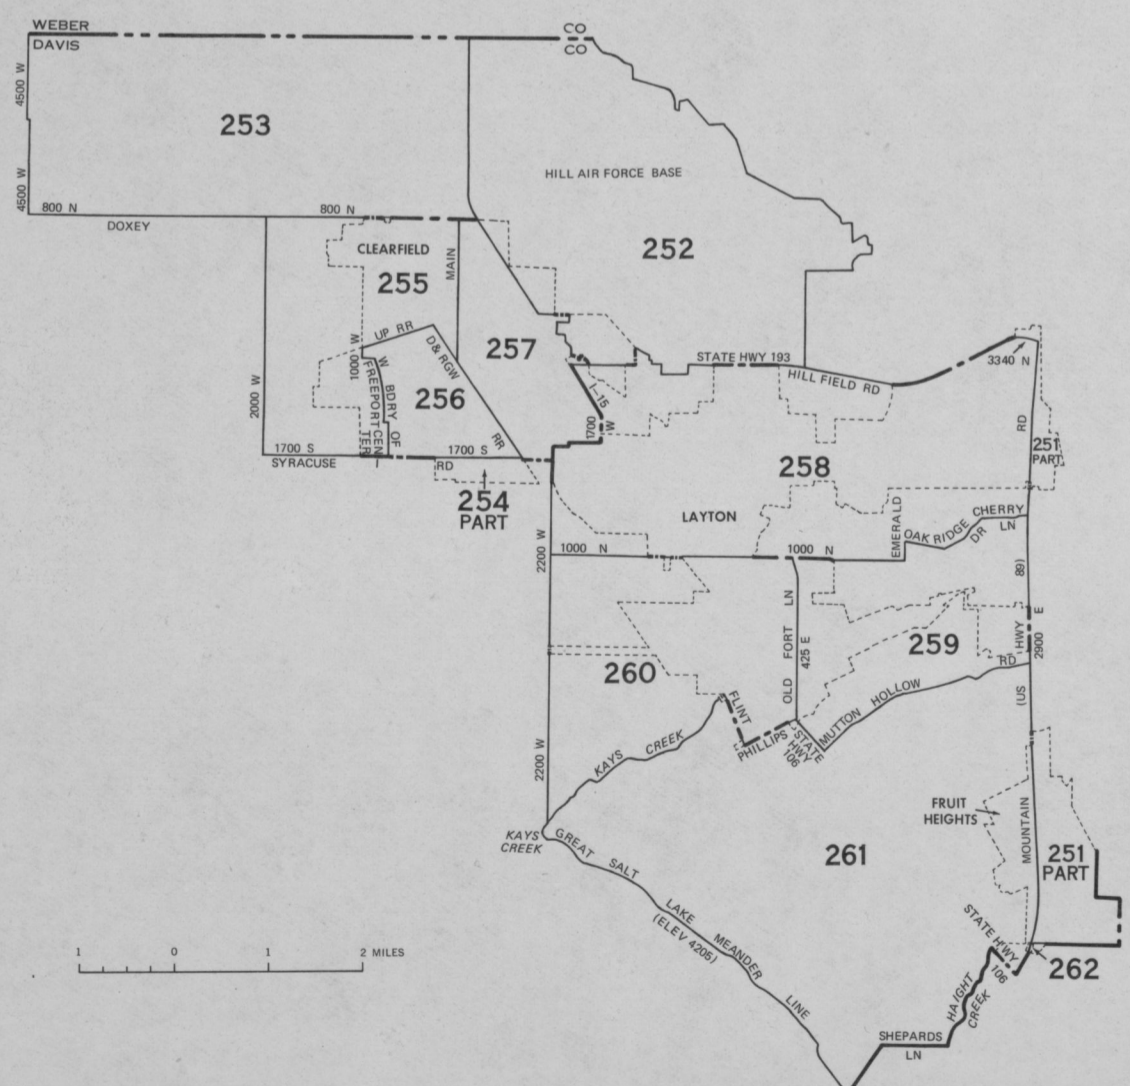

CENSUS TRACTS IN THE SALT LAKE CITY, UTAH SMSA

INSET A - SALT LAKE CITY AND VICINITY

INSET C - LAYTON AND VICINITY

INSET B - BOUNTIFUL AND VICINITY

INSET D - MURRAY AND VICINITY

DOCUMENTS

C 3.223/11:
970/184

CENSUS TRACTS IN THE SALT LAKE CITY, UTAH SMSA

INSET A - SALT LAKE CITY AND VICINITY

INSET C - LAYTON AND VICINITY

INSET B - BOUNTIFUL AND VICINITY

INSET D - MURRAY AND VICINITY

C 3. 223/11
970/184
copy 2