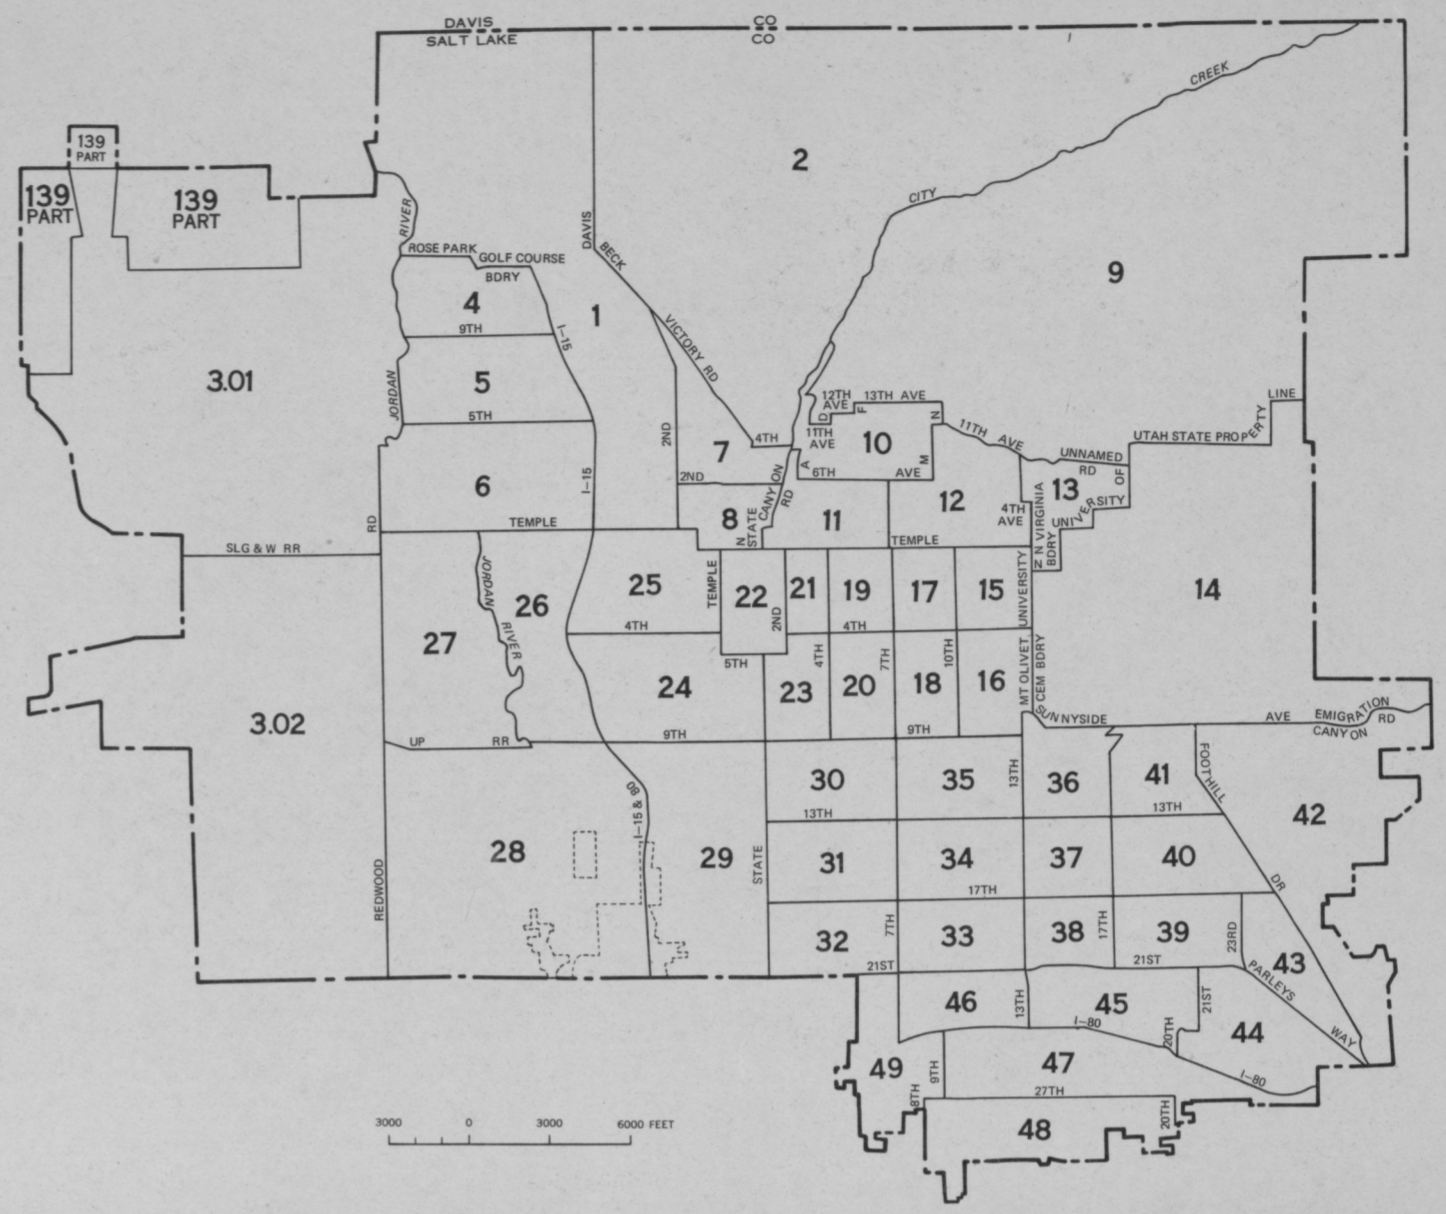

CENSUS TRACTS IN THE SALT LAKE CITY, UTAH SMSA

INSET A - SALT LAKE CITY AND VICINITY

INSET C - LAYTON AND VICINITY

INSET B - BOUNTIFUL AND VICINITY

INSET D - MURRAY AND VICINITY

DOCUMENTS

C 3.223/11:
970/184

CENSUS TRACTS IN THE SALT LAKE CITY, UTAH SMSA

INSET A - SALT LAKE CITY AND VICINITY

INSET C - LAYTON AND VICINITY

INSET B - BOUNTIFUL AND VICINITY

INSET D - MURRAY AND VICINITY

C 3. 223/11
970/184
copy 2