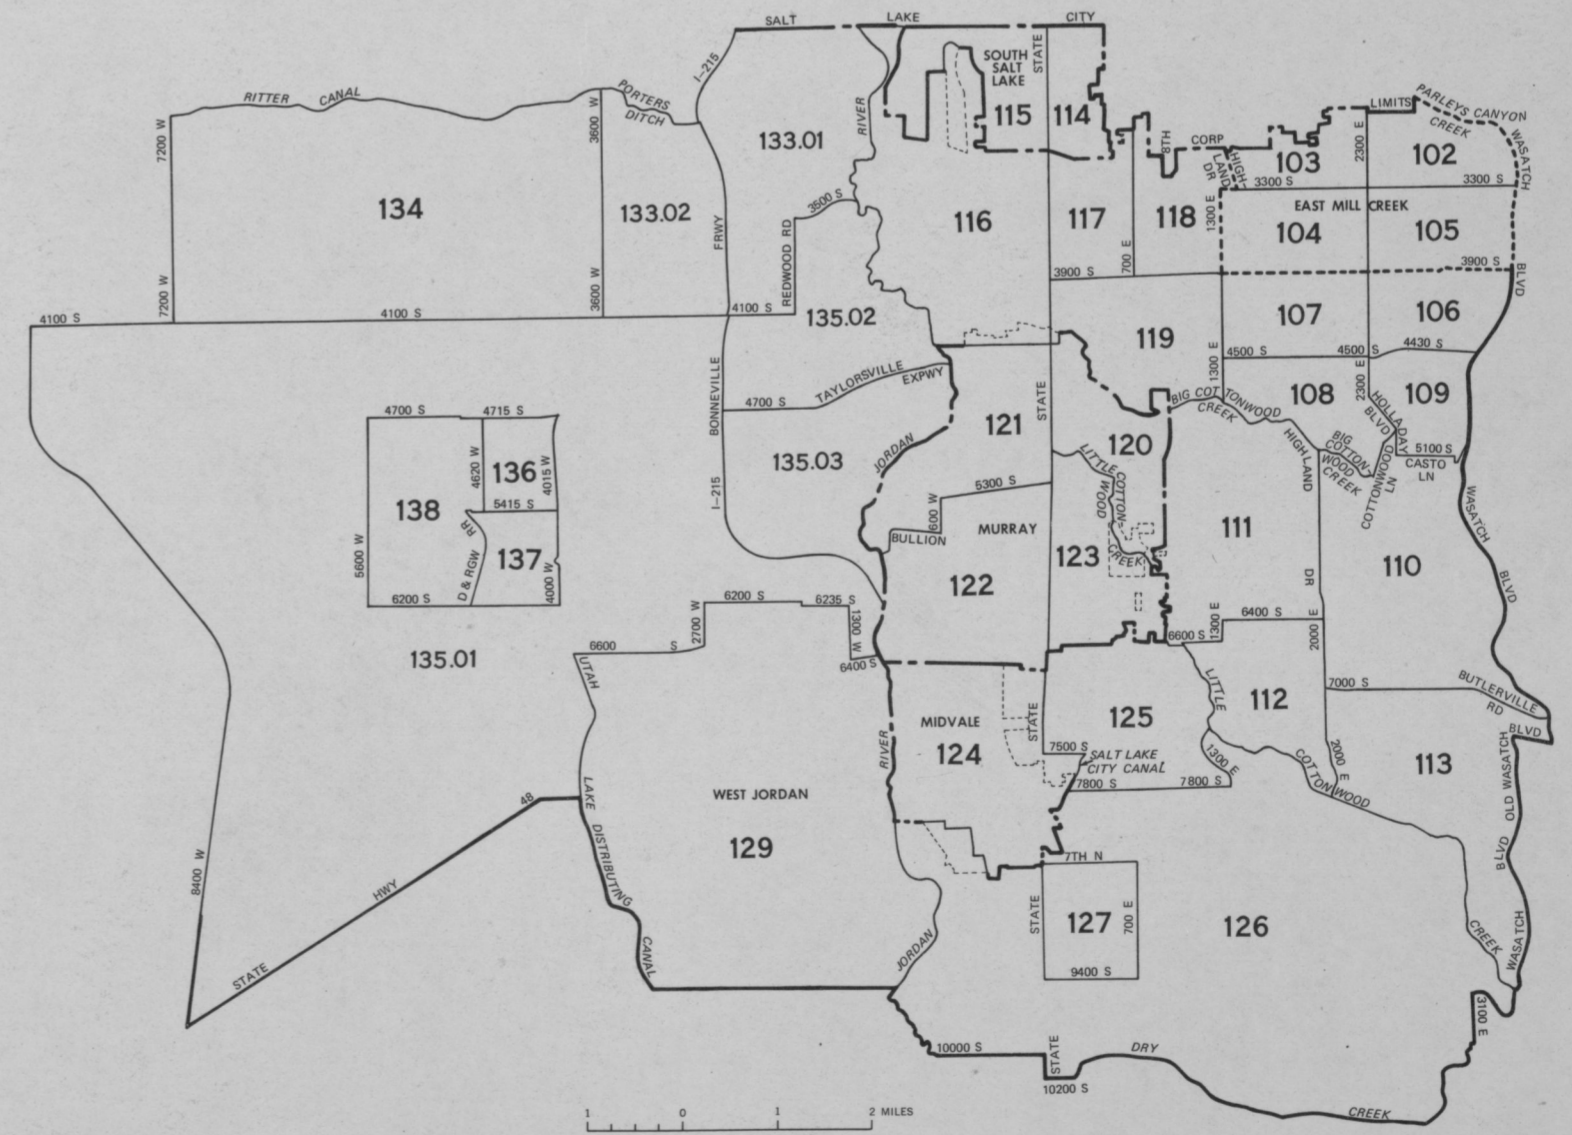

CENSUS TRACTS IN THE SALT LAKE CITY, UTAH SMSA

INSET A - SALT LAKE CITY AND VICINITY

INSET C - LAYTON AND VICINITY

INSET B - BOUNTIFUL AND VICINITY

INSET D - MURRAY AND VICINITY

DOCUMENTS

C 3.223/11:
970/184

CENSUS TRACTS IN THE SALT LAKE CITY, UTAH SMSA

INSET A - SALT LAKE CITY AND VICINITY

INSET C - LAYTON AND VICINITY

INSET B - BOUNTIFUL AND VICINITY

INSET D - MURRAY AND VICINITY

C 3. 223/11
970/184
copy 2