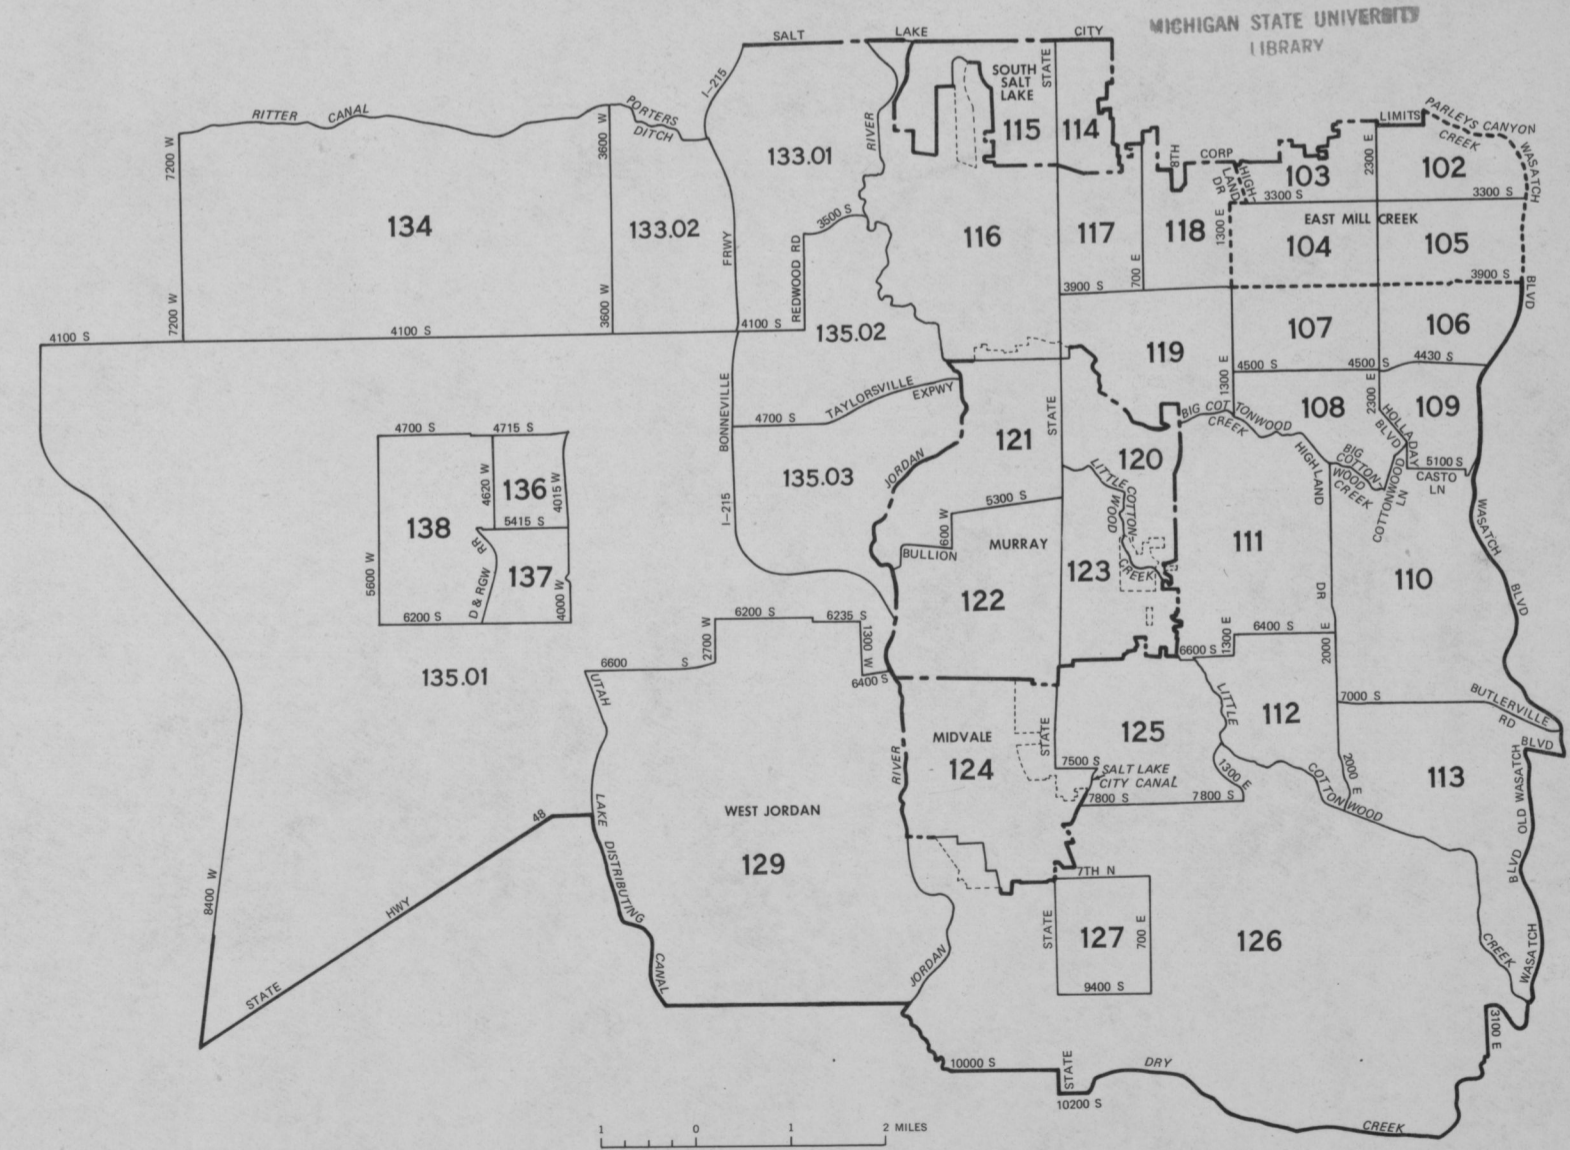

CENSUS TRACTS IN THE SALT LAKE CITY, UTAH SMSA

INSET A - SALT LAKE CITY AND VICINITY

INSET C - LAYTON AND VICINITY

INSET B - BOUNTIFUL AND VICINITY

INSET D - MURRAY AND VICINITY

DOCUMENTS

C 3.223/11:
970/184

CENSUS TRACTS IN THE SALT LAKE CITY, UTAH SMSA

INSET A - SALT LAKE CITY AND VICINITY

INSET C - LAYTON AND VICINITY

INSET B - BOUNTIFUL AND VICINITY

INSET D - MURRAY AND VICINITY

C 3. 223/11
970/184
copy 2