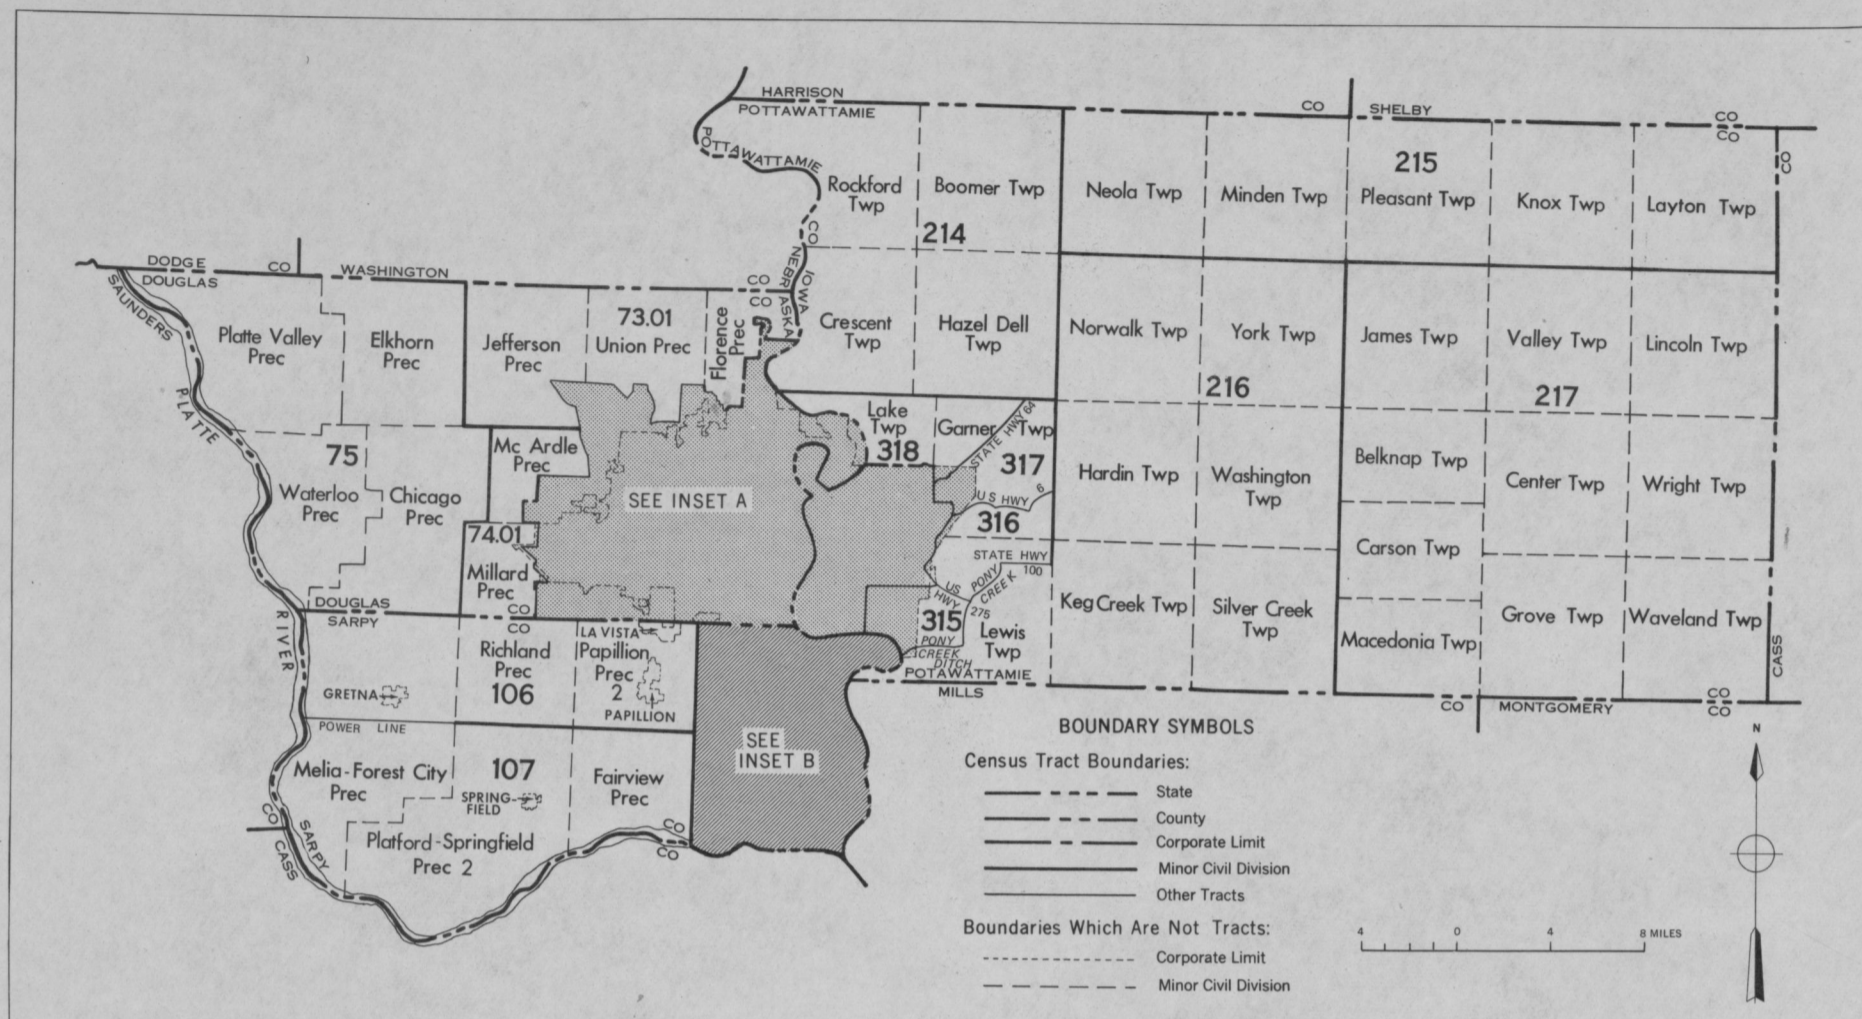

CENSUS TRACTS IN THE OMAHA, NEBR-IOWA SMSA

INSET B - BELLEVUE AND VICINITY

INSET A - OMAHA AND VICINITY

DOCUMENTS  
MICHIGAN STATE UNIVERSITY  
LIBRARY

03.223/11  
970/153